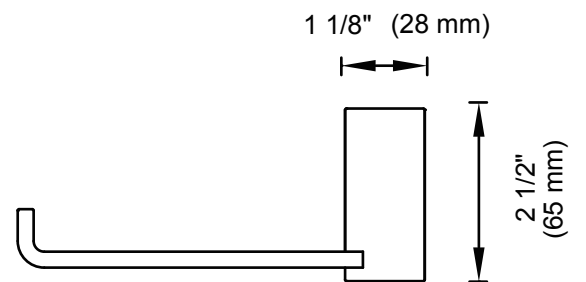

Note: Dimensions and specifications are subject to change without notice.