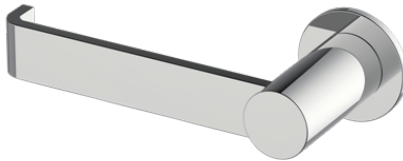

PORTO COLLECTION

Tissue Holder

Model 137151L

Includes Rosette : 40X4mm

Without Rosette

With Rosette

FEATURES

- Modern styling
- Durable finishes
- Consealed installation