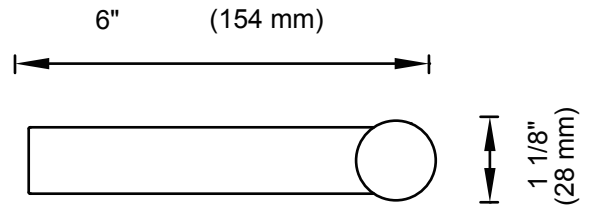

Note: Dimensions and specifications are subject to change without notice.