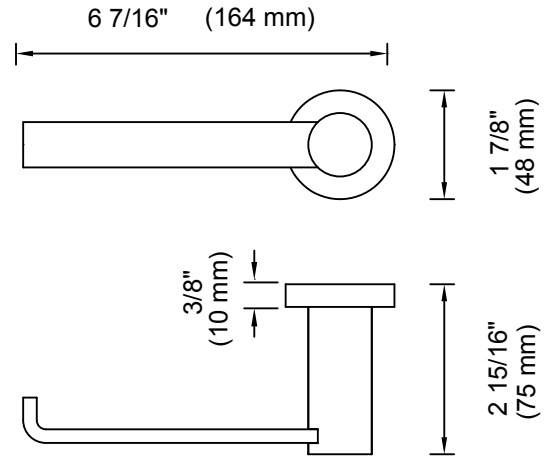

PORTO COLLECTION

Large Round Rosette
137RDLG 48X10mm

Small Square Rosette
277SQSM 40X4mm

Large Square Rosette
277SQLG 45X12mm