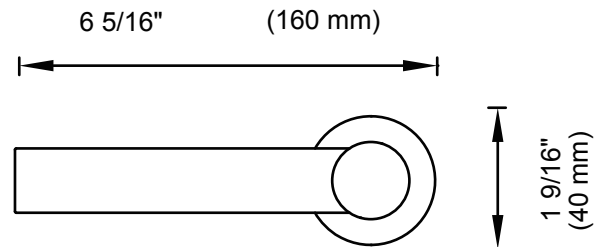

Note: Dimensions and specifications are subject to change without notice.