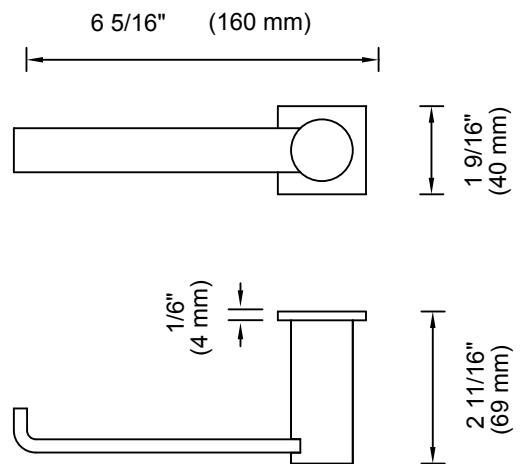

PORTO COLLECTION

Large Round Rosette
137RDLG 48X10mm

Small Square Rosette
277SQSM 40X4mm

Large Square Rosette
277SQLG 45X12mm