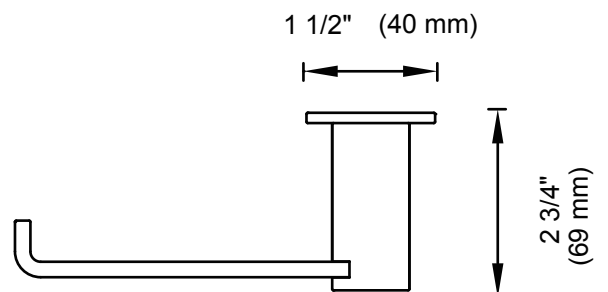

Note: Dimensions and specifications are subject to change without notice.