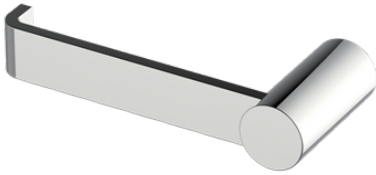

PORTO COLLECTION

Tissue Holder

Model 137151L

Includes Rosette : 40X4mm

Without Rosette

With Rosette

FEATURES

- Modern styling
- Durable finishes
- Consealed installation