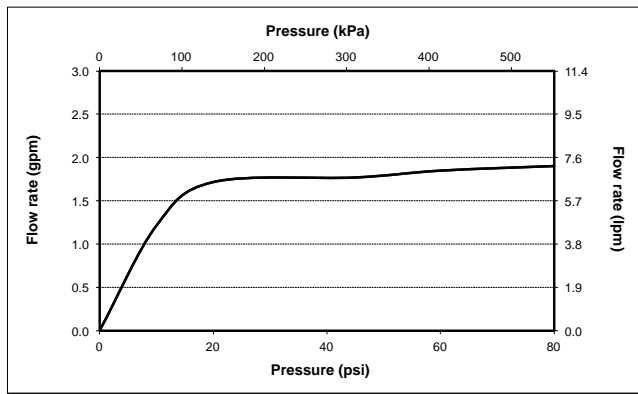

TS112BL8

Classic Series Aero Rain Shower

SPECIFICATIONS

- Warranty: Lifetime Limited Warranty (Residential Use)
  One Year (Commercial Use)
- Material: Brass
- Shipping Weight: 4.8 lbs.
- Shipping Dimensions: 13-1/8" x 14-1/8" x 4-1/4"
- Maximum Flow Rate: 2.0 gpm (7.5 lpm)

INSTALLATION NOTES

1. Required Components:
2. TS110MV16 (Wall Mount Shower Arm)
   - TS110MC6 (Ceiling Mount Shower Arm)

Shown with
TS110MV16