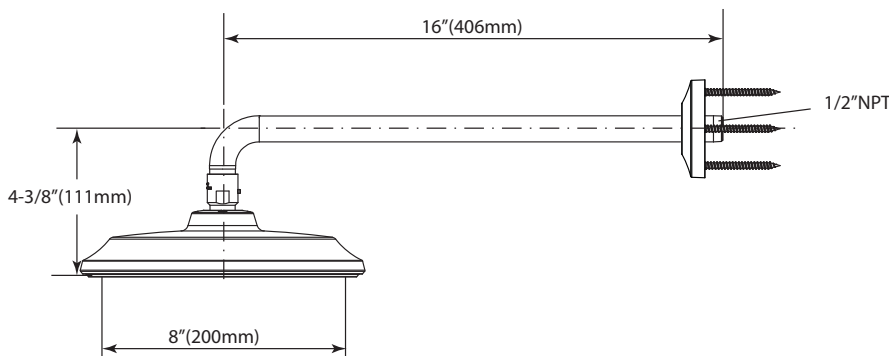

TS112BL8

Classic Series Aero Rain Shower

SPECIFICATIONS

- Warranty: Lifetime Limited Warranty (Residential Use)
  One Year (Commercial Use)
- Material: Brass
- Shipping Weight: 4.8 lbs.
- Shipping Dimensions: 13-1/8" x 14-1/8" x 4-1/4"
- Maximum Flow Rate: 2.0 gpm (7.5 lpm)

INSTALLATION NOTES

1. Required Components:
2. TS110MV16 (Wall Mount Shower Arm)
   - TS110MC6 (Ceiling Mount Shower Arm)

Shown with
TS110MV16