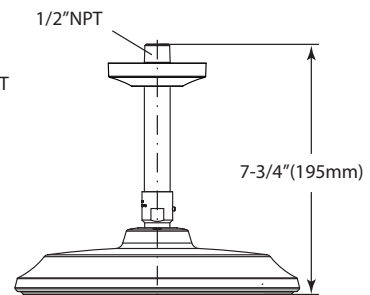

Shown with
TS110MC6