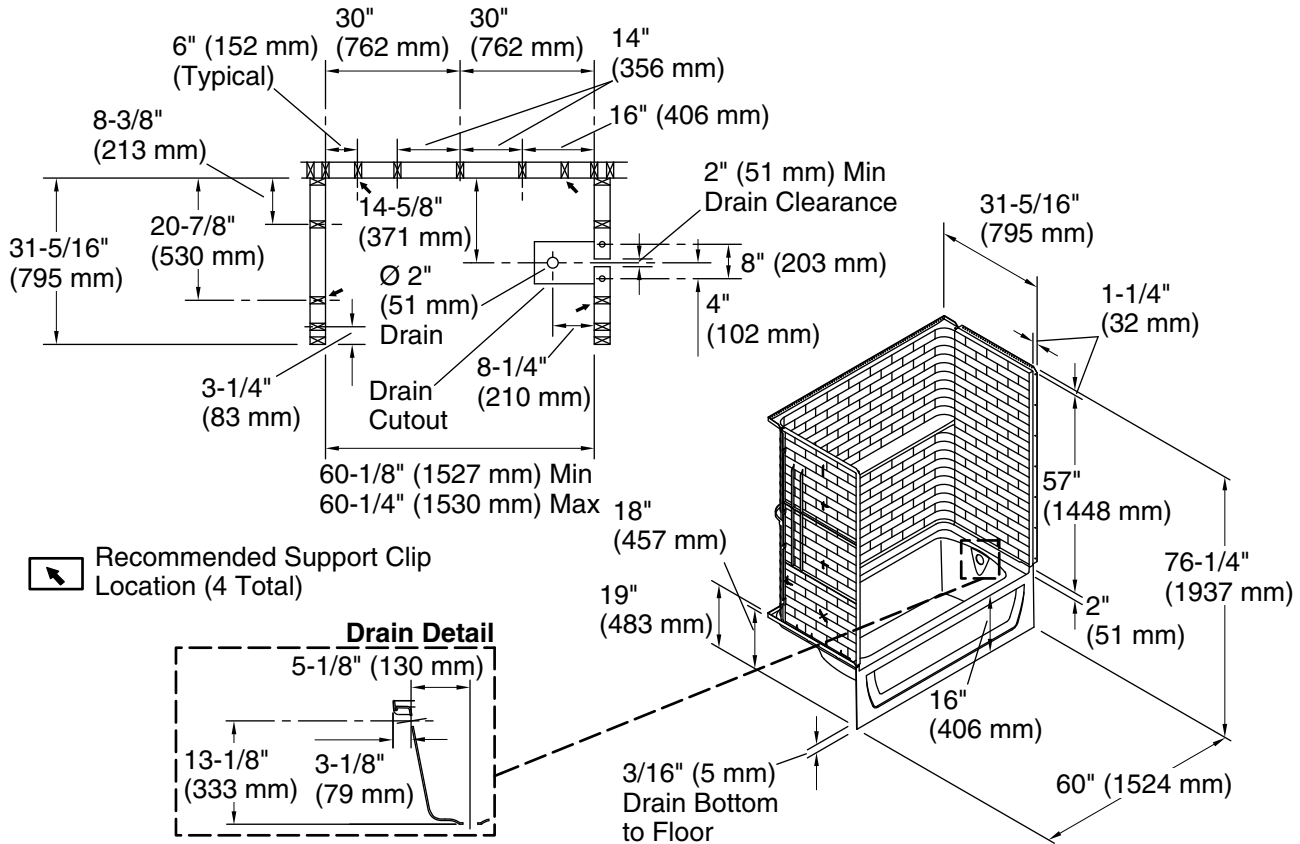

## Available Colors/Finishes

*Color tiles intended for reference only.*

Color	Code	Description
	0	White
	96	KOHLER Biscuit

**Technical Information**

All product dimensions are nominal.

- Installation: Three-wall alcove
- Drain location: Right
- Maximum door height: 58-3/4" (1492 mm)
- Maximum door width: 57-5/8" (1464 mm)