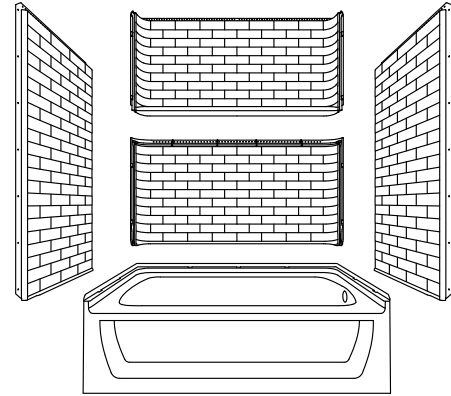

Traverse®

60" x 30" bath/shower
71570120

Features

- Tongue-and-groove modular design allows for easy installation during any phase of construction.
- Modern subway tile design.
- Full-length shelf provides generous storage.
- Easy-to-clean, durable high-gloss finish.

Material

- Compression molded from our exclusive solid Vikrell® material.

Installation

- Pro4™ installation system features a two-piece back wall design, enabling one-person handling and installation.
- Alcove.
- Caulk-free installation.
- Right drain.

Recommended Products/Accessories

- K-23726 Drain treatment
- K-23733 Vikrell® cleaner

Included Components

Product consists of:

- 71171120
- 71574100

Codes/Standards

- CSA B45.5/IAPMO Z124
- ASTM E162
- ASTM E662
- HUD, UM Bulletin 73

STERLING® Vikrell® or Acrylic Baths and Shower Bases Ten-Year Limited Warranty

See website for detailed warranty information.

Available Colors/Finishes

Color tiles intended for reference only.

Color	Code	Description
	0	White
	96	KOHLER Biscuit