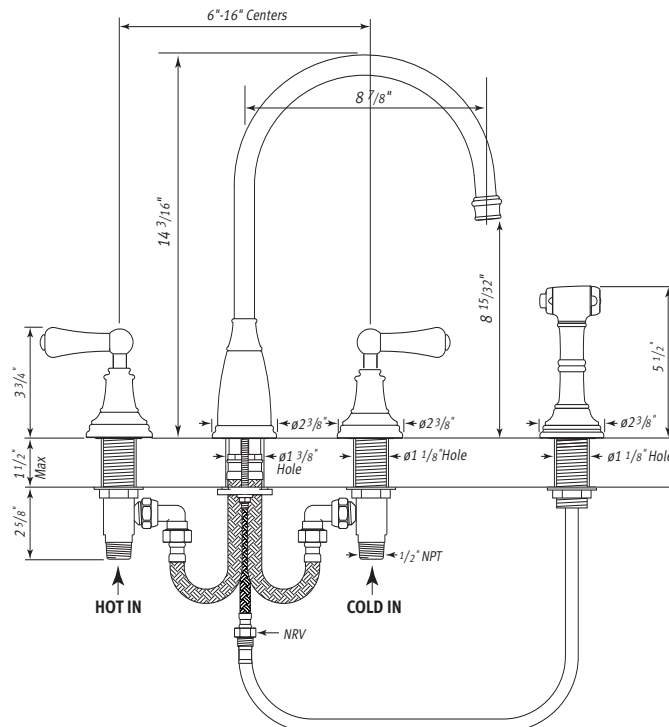

WARRANTY

- Limited Lifetime

* For CA/VT, place a "-2" at end of model number for code compliant product. (Example A3608LMAPC-2)

Consult your local ROHL showroom for additional information and specifications. For complete warranty details and a list of showrooms, go to www.rohlhome.com.