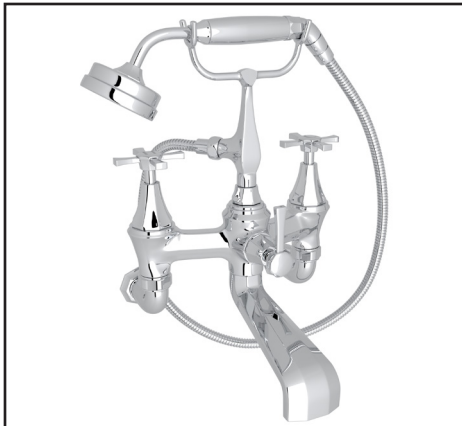

## PERRIN & ROWE® DECO EXPOSED WALL MOUNTED TUB FILLER WITH HANDSHOWER

Perrin & Rowe® Bath

**U.3111X/1** (Cross Handles)

### FEATURES

- ¼-turn ceramic disc control cartridge
- Unique handle fixing clip, engineered to increase the life of the cartridge
- Fixed spout
- Brass construction
- Easy clean handshower
- Vacuum breaker not included; order V00275 if required
- ¾" NPSM inlets
- 19 GPM at 40 PSI flow rate

### COLORS/FINISHES

- Polished Chrome
- Polished Nickel
- Satin Nickel