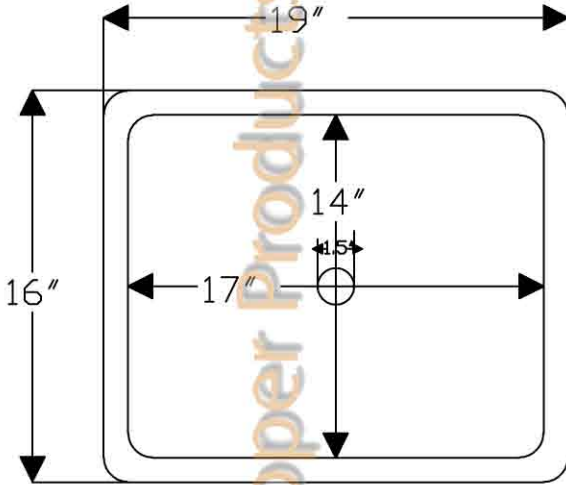

# ITEM # LREC19DB RECTANGLE UNDER COUNTER HAMMERED COPPER BATHROOM SINK

CODE/STANDARD COMPLIANCE

\* IAPMO/cUPC LISTED

**OUTER DIMENSIONS: 19"X16"X5"**

**INNER DIMENSIONS: 17"X14"X5"**

**DRAIN SIZE: 1.5"**

**MATERIAL GAUGE:17**

**IMPORTANT:** THIS PRODUCT IS HAND CRAFTED AND SMALL VARIANCES MAY OCCUR. DIMENSIONS MAY VARY UP TO 1/4". DO NOT MAKE ANY INSTALLATION CUTS UNTIL YOU RECEIVE YOUR SINK.