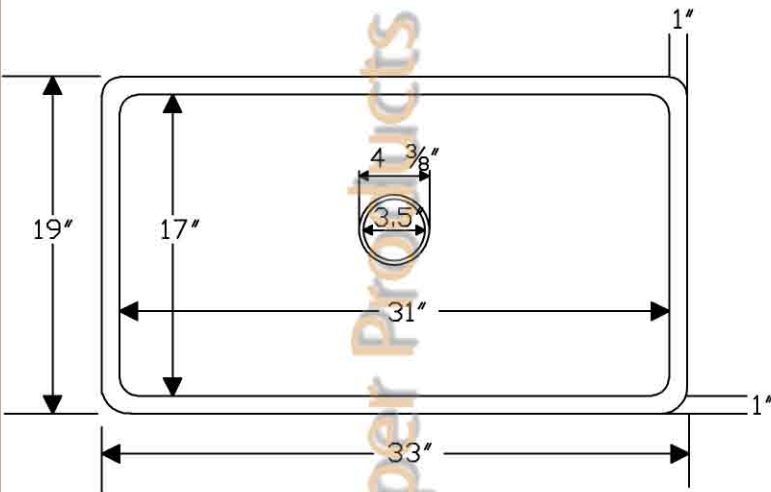

Premier Copper Products

ITEM # KSB33199 33" ANTIQUE KITCHEN SINGLE BOWL SINK

CODE/STANDARD COMPLIANCE

* IAPMO/cUPC LISTED

OUTER DIMENSIONS: 33"X19"X9"

INNER DIMENSIONS: 31"X17"X9"

DRAIN SIZE: 3.5" STANDARD

MATERIAL GAUGE: 14

IMPORTANT: THIS PRODUCT IS HAND CRAFTED AND SMALL VARIANCES MAY OCCUR. DIMENSIONS MAY VARY UP TO 1/4". DO NOT MAKE ANY INSTALLATION CUTS UNTIL YOU RECEIVE YOUR SINK.