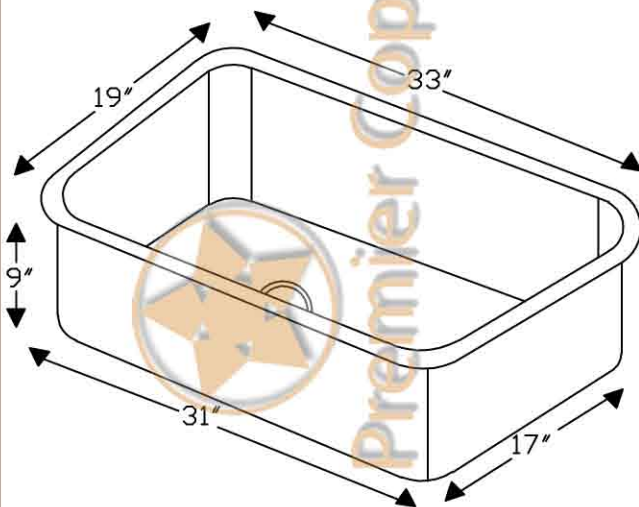

Premier Copper Products

ITEM # KSB33199 33" ANTIQUE KITCHEN SINGLE BOWL SINK

CODE/STANDARD COMPLIANCE

* IAPMO/cUPC LISTED

OUTER DIMENSIONS: 33"X19"X9"

INNER DIMENSIONS: 31"X17"X9"

DRAIN SIZE: 3.5" STANDARD

MATERIAL GAUGE: 14

IMPORTANT: THIS PRODUCT IS HAND CRAFTED AND SMALL VARIANCES MAY OCCUR. DIMENSIONS MAY VARY UP TO 1/4". DO NOT MAKE ANY INSTALLATION CUTS UNTIL YOU RECEIVE YOUR SINK.