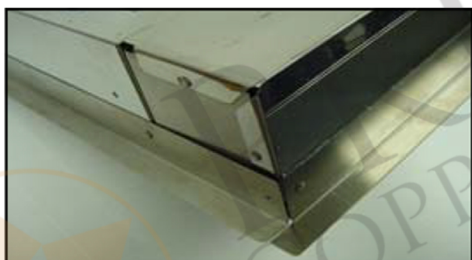

- Description: 36 Inch 1250 CFM Modern Chimney Smooth Copper Wall Mounted Range Hood with Slim Baffle Filters
- Insert Model Number: C2036BP1-TWSB
- Insert Description: 1250 CFM, 1.5 -4.6 Sones, Variable Controls, Twin Centrifugal Blowers, Heat Controlled Thermostat
- Insert Duct: **Two** 7" Round Vent Opening
- Insert Lighting: LED Bulbs Included / *Lights Located on Front Panel*
- Filter: Slim Baffle Filter
- Insert Finish: Stainless Steel

POWERED LINER SPECIFICATIONS

3/4" Flange for perfect fit.

SEVEN YEAR, IN HOME, LIMITED WARRANTY ON INSERT, THE BEST IN THE INDUSTRY!

Please visit ImperialHoods.com to view the details on their warranty

All dimensions on inserts are (+/-) 1/8" and are subject to change. Drawings are not to scale.