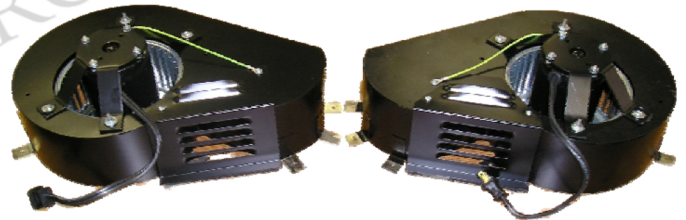

SEVEN YEAR, IN HOME, LIMITED WARRANTY ON INSERT, THE BEST IN THE INDUSTRY!

Please visit ImperialHoods.com to view the details on their warranty

All dimensions on inserts are (+/-) 1/8" and are subject to change. Drawings are not to scale.