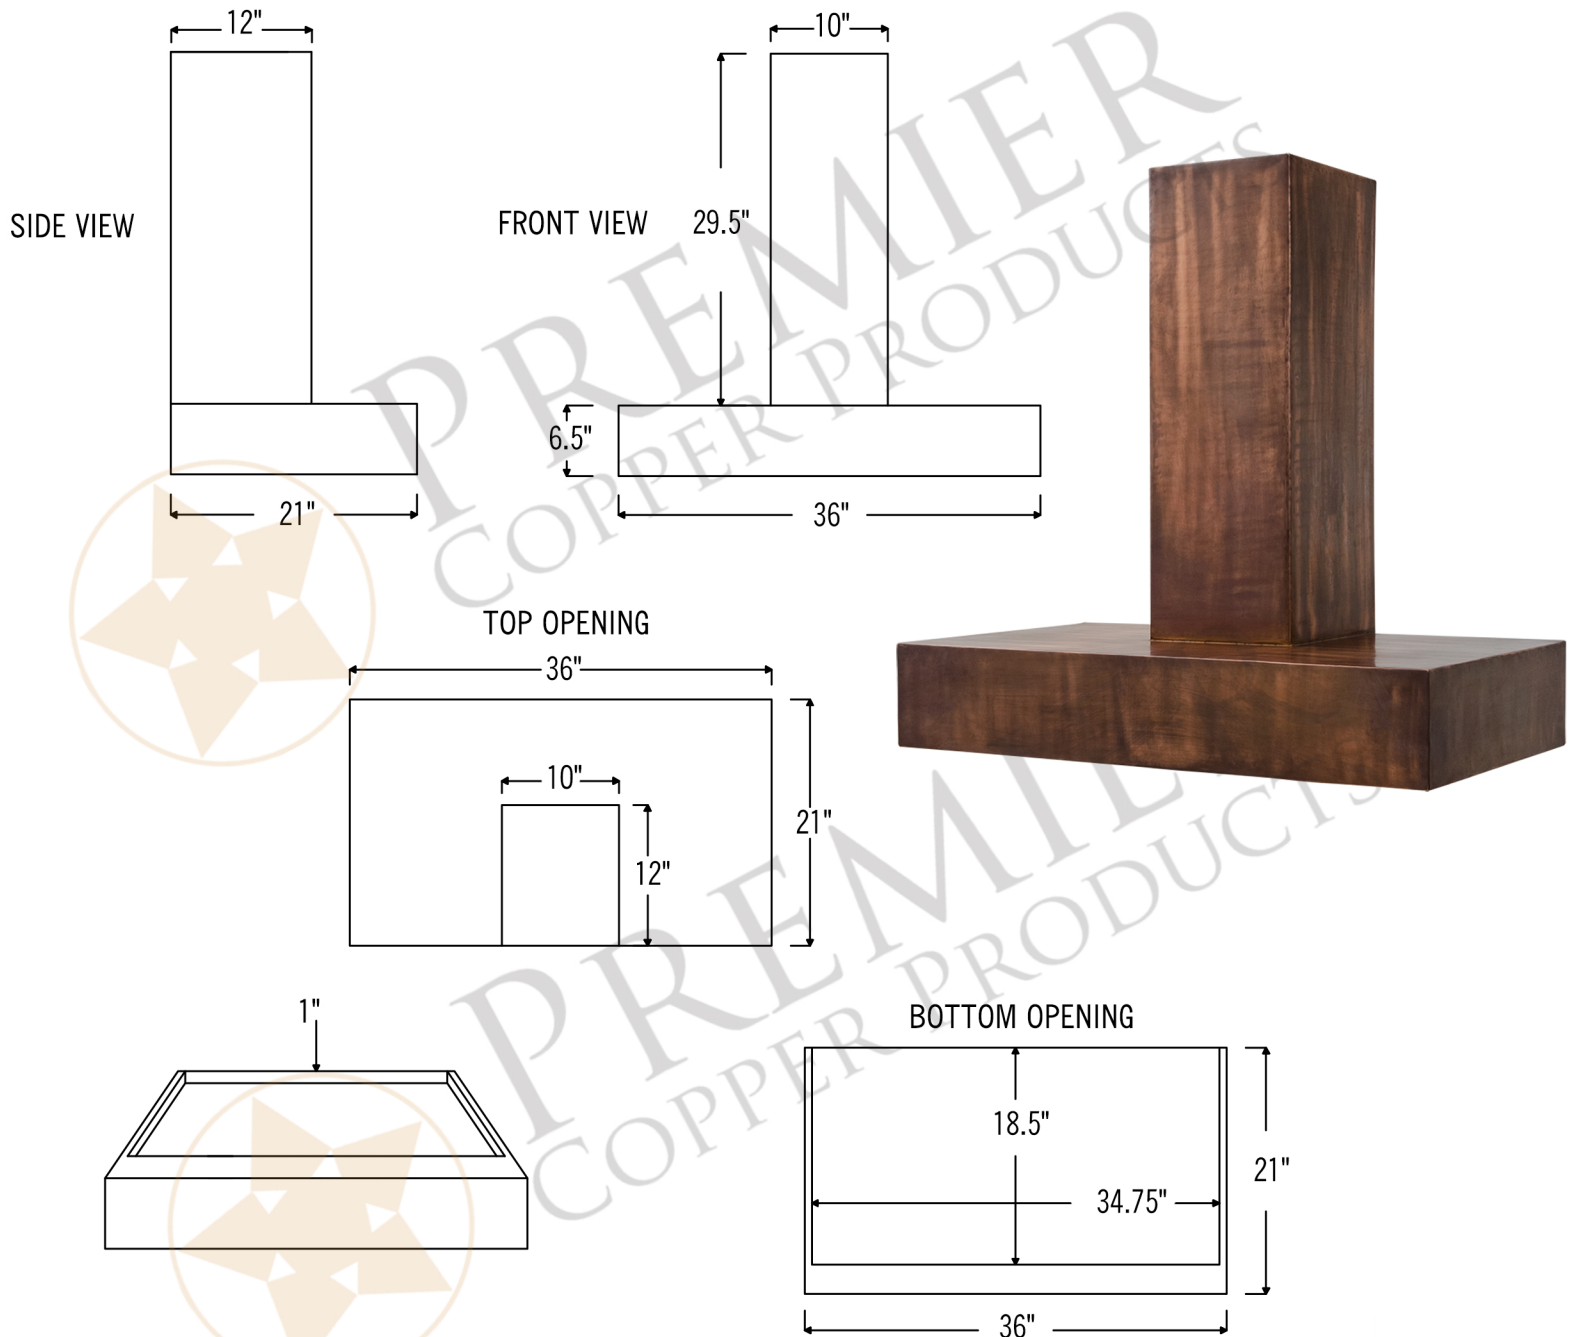

- * Description: 36 Inch 1250 CFM Modern Chimney Smooth Copper Wall Mounted Range Hood with Screen Filters
- * Outer Dimension: 36" x 21" x 36"
- * Top Dimension: 10" x 12"
- * Bottom Dimension: 36" x 21"
- * Bottom Opening for Insert: 34.75" x 18.5"
- * Bottom Opening Position: Back Center
- * Top Open/Closed: Completely Open
- * Skirt Height: 6.5"
- * Finish: Antique Bronze/Copper
- * Texture: Smooth Copper

- * Description: 36 Inch 1250 CFM Modern Chimney Smooth Copper Wall Mounted Range Hood with Slim Baffle Filters
- * Outer Dimension: 36" x 21" x 36"
- * Top Dimension: 10" x 12"
- * Bottom Dimension: 36" x 21"
- * Bottom Opening for Insert: 34.75" x 18.5"
- * Bottom Opening Position: Back Center
- * Top Open/Closed: Completely Open
- * Skirt Height: 6.5"
- * Finish: Antique Bronze/Copper
- * Texture: Smooth Copper

POWERED LINER SPECIFICATIONS

3/4" Flange for perfect fit.

SEVEN YEAR, IN HOME, LIMITED WARRANTY ON INSERT, THE BEST IN THE INDUSTRY!

Please visit ImperialHoods.com to view the details on their warranty

All dimensions on inserts are (+/-) 1/8" and are subject to change. Drawings are not to scale.

- * Description: 36 Inch 735 CFM Modern Chimney Smooth Copper Wall Mounted Range Hood with Slim Baffle Filters
- * Outer Dimension: 36" x 21" x 36"
- * Top Dimension: 10" x 12"
- * Bottom Dimension: 36" x 21"
- * Bottom Opening for Insert: 34.75" x 18.5"
- * Bottom Opening Position: Back Center
- * Top Open/Closed: Completely Open
- * Skirt Height: 6.5"
- * Finish: Antique Bronze/Copper
- * Texture: Smooth Copper