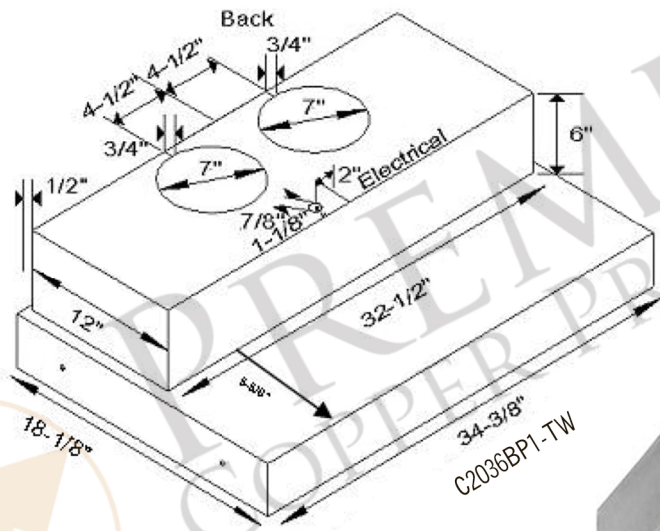

POWERED LINER SPECIFICATIONS

3/4" Flange for perfect fit.

SEVEN YEAR, IN HOME, LIMITED WARRANTY ON INSERT, THE BEST IN THE INDUSTRY!

Please visit ImperialHoods.com to view the details on their warranty

All dimensions on inserts are (+/-) 1/8" and are subject to change. Drawings are not to scale.

- * Description: 36 Inch 1250 CFM Modern Chimney Smooth Copper Wall Mounted Range Hood with Screen Filters
- * Outer Dimension: 36" x 21" x 36"
- * Top Dimension: 10" x 12"
- * Bottom Dimension: 36" x 21"
- * Bottom Opening for Insert: 34.75" x 18.5"
- * Bottom Opening Position: Back Center
- * Top Open/Closed: Completely Open
- * Skirt Height: 6.5"
- * Finish: Antique Bronze/Copper
- * Texture: Smooth Copper

- * Description: 36 Inch 1250 CFM Modern Chimney Smooth Copper Wall Mounted Range Hood with Slim Baffle Filters
- * Outer Dimension: 36" x 21" x 36"
- * Top Dimension: 10" x 12"
- * Bottom Dimension: 36" x 21"
- * Bottom Opening for Insert: 34.75" x 18.5"
- * Bottom Opening Position: Back Center
- * Top Open/Closed: Completely Open
- * Skirt Height: 6.5"
- * Finish: Antique Bronze/Copper
- * Texture: Smooth Copper