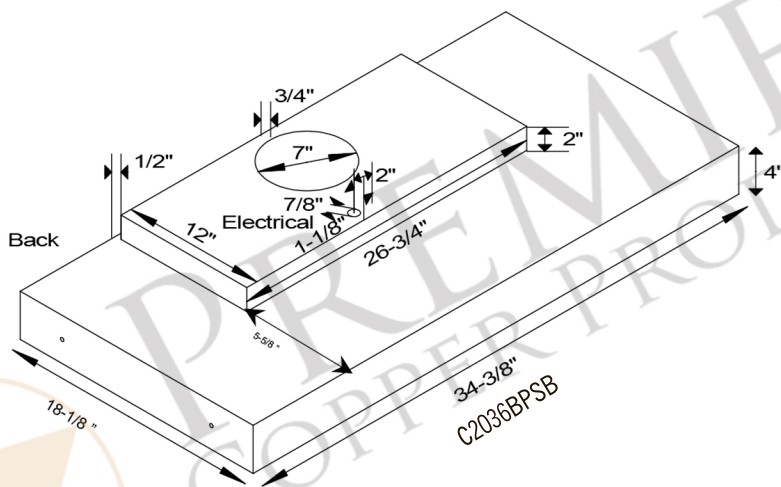

POWERED LINER SPECIFICATIONS

3/4" Flange for perfect fit.

SEVEN YEAR, IN HOME, LIMITED WARRANTY ON INSERT, THE BEST IN THE INDUSTRY!

Please visit ImperialHoods.com to view the details on their warranty

All dimensions on inserts are (+/-) 1/8" and are subject to change. Drawings are not to scale.

- * Description: 36 Inch 735 CFM Modern Chimney Smooth Copper Wall Mounted Range Hood with Slim Baffle Filters
- * Outer Dimension: 36" x 21" x 36"
- * Top Dimension: 10" x 12"
- * Bottom Dimension: 36" x 21"
- * Bottom Opening for Insert: 34.75" x 18.5"
- * Bottom Opening Position: Back Center
- * Top Open/Closed: Completely Open
- * Skirt Height: 6.5"
- * Finish: Antique Bronze/Copper
- * Texture: Smooth Copper