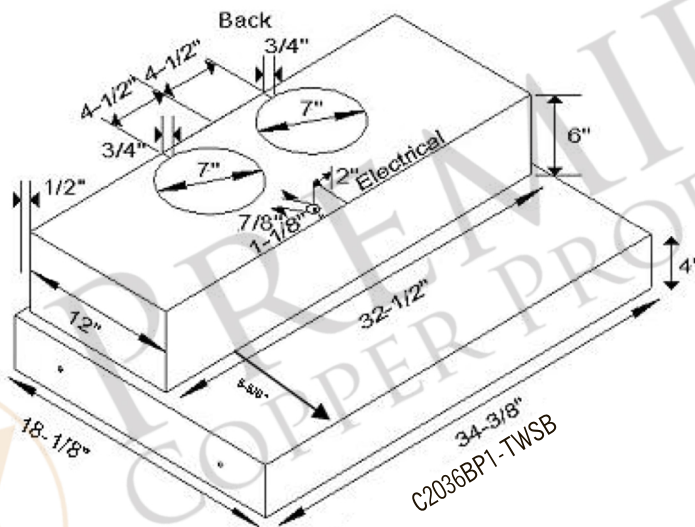

POWERED LINER SPECIFICATIONS

3/4" Flange for perfect fit.

SEVEN YEAR, IN HOME, LIMITED WARRANTY ON INSERT, THE BEST IN THE INDUSTRY!

Please visit ImperialHoods.com to view the details on their warranty

All dimensions on inserts are (+/-) 1/8" and are subject to change. Drawings are not to scale.

- * Description: 36 Inch 1250 CFM Modern Chimney Smooth Copper Wall Mounted Range Hood with Slim Baffle Filters
- * Outer Dimension: 36" x 21" x 36"
- * Top Dimension: 10" x 12"
- * Bottom Dimension: 36" x 21"
- * Bottom Opening for Insert: 34.75" x 18.5"
- * Bottom Opening Position: Back Center
- * Top Open/Closed: Completely Open
- * Skirt Height: 6.5"
- * Finish: Antique Bronze/Copper
- * Texture: Smooth Copper