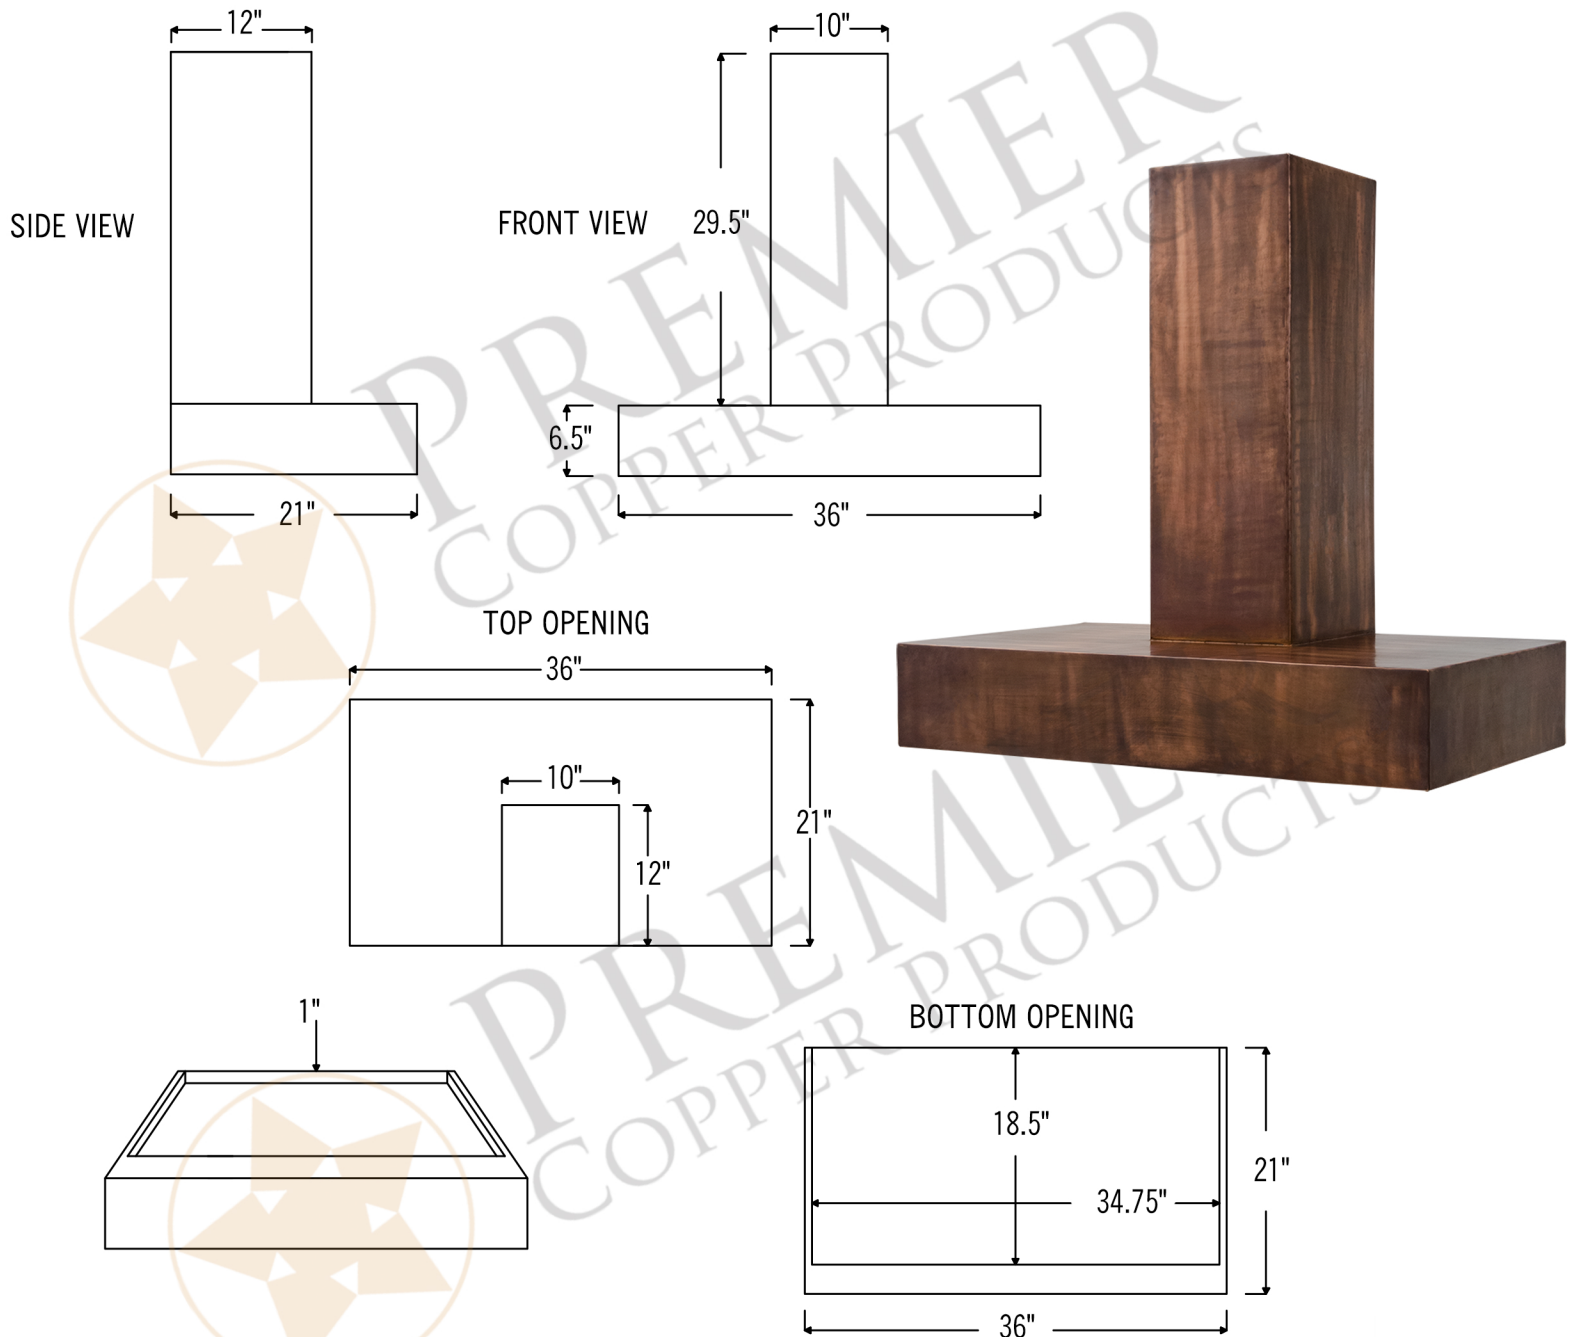

- * Description: 36 Inch 735 CFM Modern Chimney Smooth
Copper Wall Mounted Range Hood with Screen Filters
- * Outer Dimension: 36" x 21" x 36"
- * Top Dimension: 10" x 12"
- * Bottom Dimension: 36" x 21"
- * Bottom Opening for Insert: 34.75" x 18.5"
- * Bottom Opening Position: Back Center
- * Top Open/Closed: Completely Open
- * Skirt Height: 6.5"
- * Finish: Antique Bronze/Copper
- * Texture: Smooth Copper

POWERED LINER SPECIFICATIONS

3/4" Flange for perfect fit.

SEVEN YEAR, IN HOME, LIMITED WARRANTY ON INSERT, THE BEST IN THE INDUSTRY!

Please visit ImperialHoods.com to view the details on their warranty

All dimensions on inserts are (+/-) 1/8" and are subject to change. Drawings are not to scale.

- * Description: 36 Inch 1250 CFM Modern Chimney Smooth Copper Wall Mounted Range Hood with Screen Filters
- * Outer Dimension: 36" x 21" x 36"
- * Top Dimension: 10" x 12"
- * Bottom Dimension: 36" x 21"
- * Bottom Opening for Insert: 34.75" x 18.5"
- * Bottom Opening Position: Back Center
- * Top Open/Closed: Completely Open
- * Skirt Height: 6.5"
- * Finish: Antique Bronze/Copper
- * Texture: Smooth Copper

- * Description: 36 Inch 1250 CFM Modern Chimney Smooth Copper Wall Mounted Range Hood with Slim Baffle Filters
- * Outer Dimension: 36" x 21" x 36"
- * Top Dimension: 10" x 12"
- * Bottom Dimension: 36" x 21"
- * Bottom Opening for Insert: 34.75" x 18.5"
- * Bottom Opening Position: Back Center
- * Top Open/Closed: Completely Open
- * Skirt Height: 6.5"
- * Finish: Antique Bronze/Copper
- * Texture: Smooth Copper