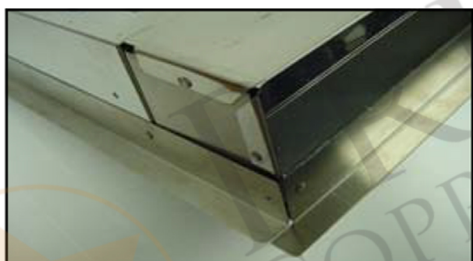

MODEL NUMBER: HV-WGSM36-C2036BP

- Description: 36 Inch 735 CFM Modern Chimney Smooth Copper Wall Mounted Range Hood with Screen Filters
- Insert Model Number: C2036BP
- Insert Description: 735 CFM, 1.5 - 4.6 Sones, Variable Controls, Dual Centrifugal Blowers, Aluminum Mesh Filters
- Insert Duct: Single 7" Round Vent Opening
- Insert Lighting: LED Bulbs Included / *Lights Located on Front Panel*
- Filter: Aluminum Mesh
- Insert Finish: Stainless Steel

POWERED LINER SPECIFICATIONS

3/4" Flange for perfect fit.