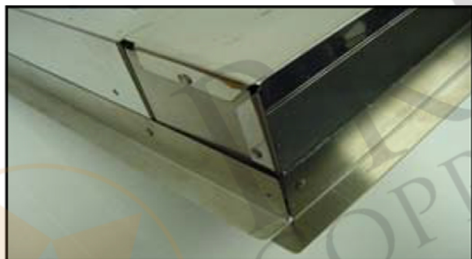

- Description: 36 Inch 1250 CFM Modern Chimney Smooth Copper Wall Mounted Range Hood with Screen Filters
- Insert Model Number: C2036BP1-TW
- Insert Description: 1250 CFM, 1.5 -4.6 Sones, Variable Controls, Twin Centrifugal Blowers, Aluminum Mesh Filters
- Insert Duct: **Two** 7" Round Vent Opening
- Insert Lighting: LED Bulbs Included / *Lights Located on Front Panel*
- Filter: Aluminum Mesh
- Insert Finish: Stainless Steel

POWERED LINER SPECIFICATIONS

3/4" Flange for perfect fit.