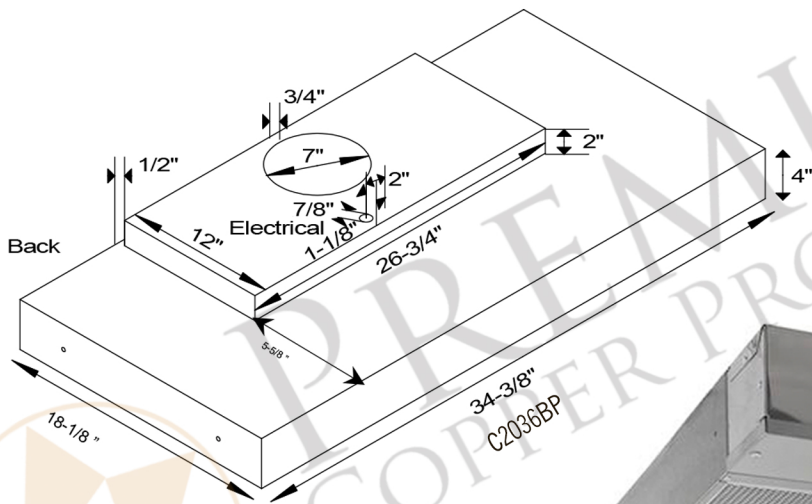

- * Description: 36 Inch 735 CFM Modern Chimney Smooth
Copper Wall Mounted Range Hood with Screen Filters
- * Outer Dimension: 36" x 21" x 36"
- * Top Dimension: 10" x 12"
- * Bottom Dimension: 36" x 21"
- * Bottom Opening for Insert: 34.75" x 18.5"
- * Bottom Opening Position: Back Center
- * Top Open/Closed: Completely Open
- * Skirt Height: 6.5"
- * Finish: Antique Bronze/Copper
- * Texture: Smooth Copper

POWERED LINER SPECIFICATIONS

3/4" Flange for perfect fit.

SEVEN YEAR, IN HOME, LIMITED WARRANTY ON INSERT, THE BEST IN THE INDUSTRY!

Please visit ImperialHoods.com to view the details on their warranty

All dimensions on inserts are (+/-) 1/8" and are subject to change. Drawings are not to scale.

- * Description: 36 Inch 1250 CFM Modern Chimney Smooth Copper Wall Mounted Range Hood with Screen Filters
- * Outer Dimension: 36" x 21" x 36"
- * Top Dimension: 10" x 12"
- * Bottom Dimension: 36" x 21"
- * Bottom Opening for Insert: 34.75" x 18.5"
- * Bottom Opening Position: Back Center
- * Top Open/Closed: Completely Open
- * Skirt Height: 6.5"
- * Finish: Antique Bronze/Copper
- * Texture: Smooth Copper

- * Description: 36 Inch 1250 CFM Modern Chimney Smooth Copper Wall Mounted Range Hood with Slim Baffle Filters
- * Outer Dimension: 36" x 21" x 36"
- * Top Dimension: 10" x 12"
- * Bottom Dimension: 36" x 21"
- * Bottom Opening for Insert: 34.75" x 18.5"
- * Bottom Opening Position: Back Center
- * Top Open/Closed: Completely Open
- * Skirt Height: 6.5"
- * Finish: Antique Bronze/Copper
- * Texture: Smooth Copper