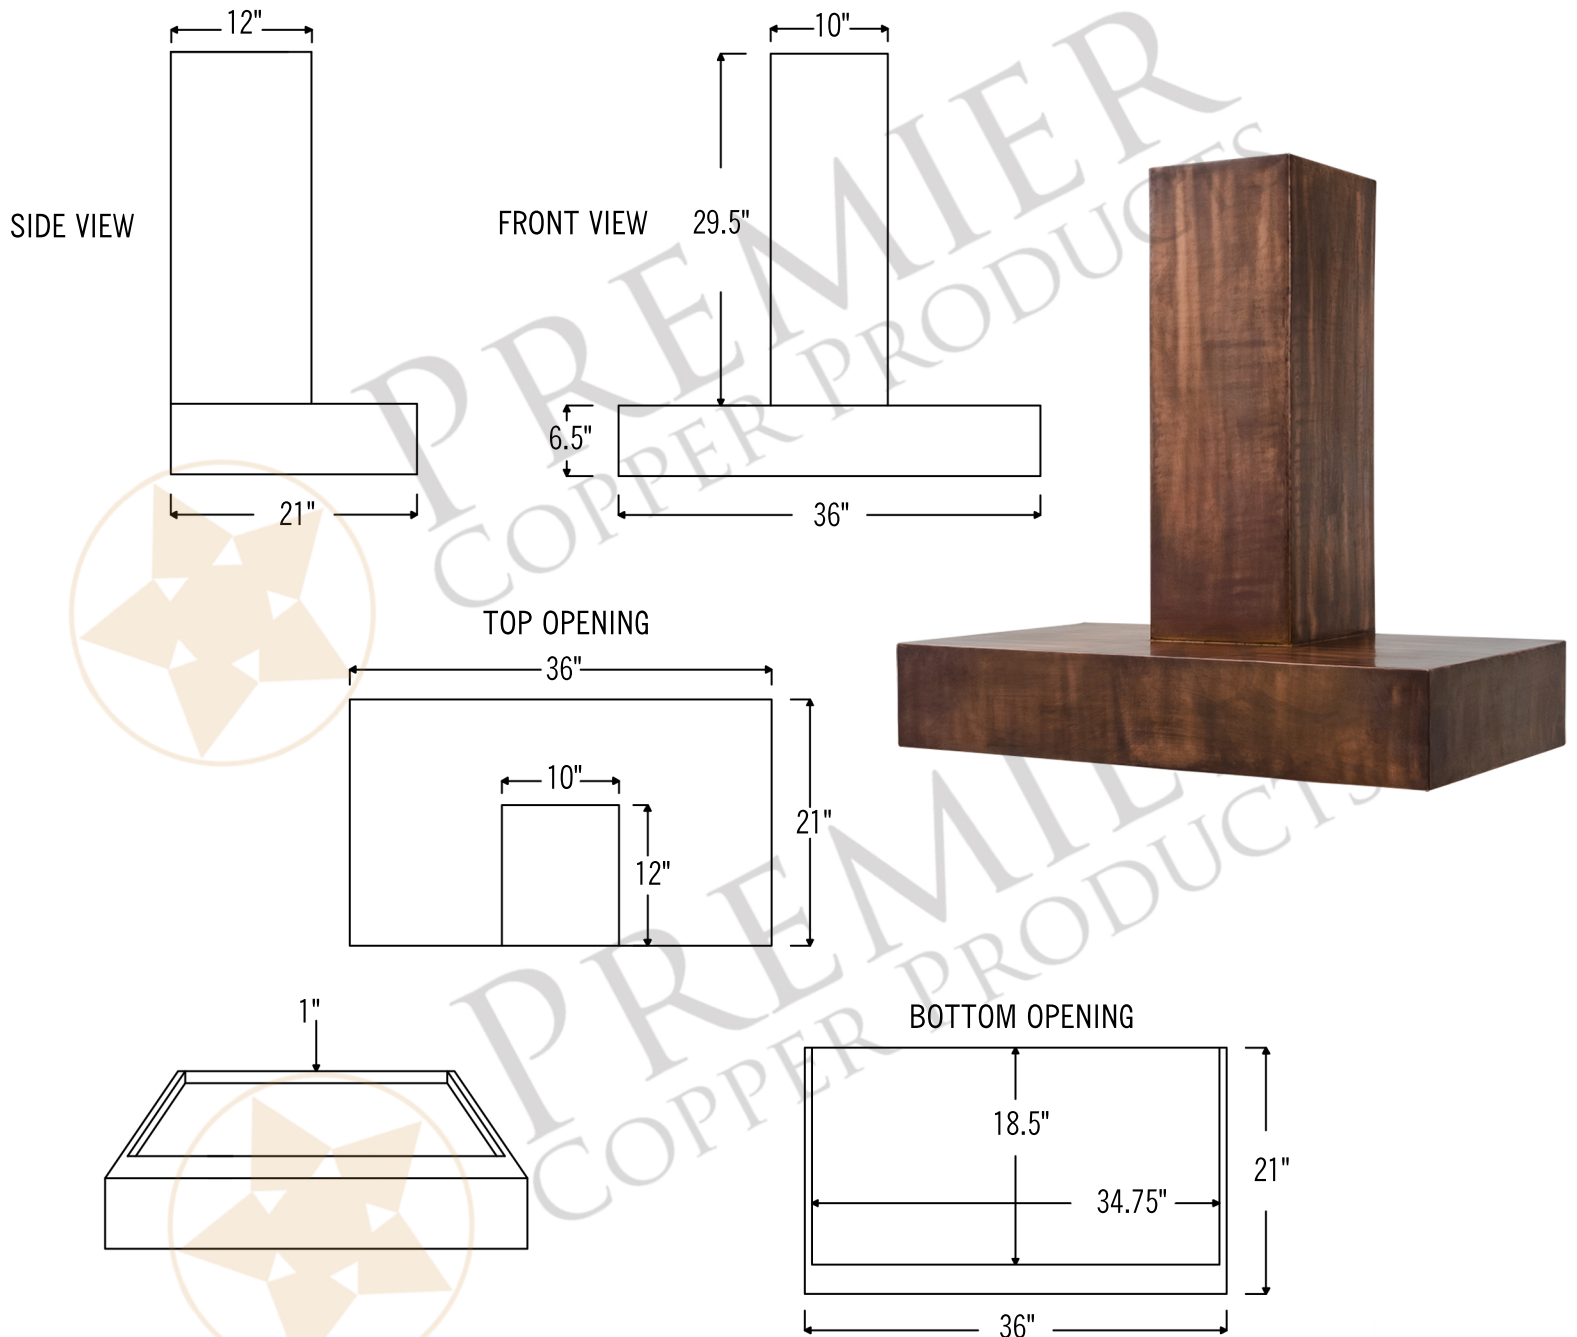

- * Description: 36 Inch 735 CFM Modern Chimney Smooth
Copper Wall Mounted Range Hood with Screen Filters
- * Outer Dimension: 36" x 21" x 36"
- * Top Dimension: 10" x 12"
- * Bottom Dimension: 36" x 21"
- * Bottom Opening for Insert: 34.75" x 18.5"
- * Bottom Opening Position: Back Center
- * Top Open/Closed: Completely Open
- * Skirt Height: 6.5"
- * Finish: Antique Bronze/Copper
- * Texture: Smooth Copper

- * Description: 36 Inch 1250 CFM Modern Chimney Smooth Copper Wall Mounted Range Hood with Screen Filters
- * Outer Dimension: 36" x 21" x 36"
- * Top Dimension: 10" x 12"
- * Bottom Dimension: 36" x 21"
- * Bottom Opening for Insert: 34.75" x 18.5"
- * Bottom Opening Position: Back Center
- * Top Open/Closed: Completely Open
- * Skirt Height: 6.5"
- * Finish: Antique Bronze/Copper
- * Texture: Smooth Copper

POWERED LINER SPECIFICATIONS

3/4" Flange for perfect fit.

SEVEN YEAR, IN HOME, LIMITED WARRANTY ON INSERT, THE BEST IN THE INDUSTRY!

Please visit ImperialHoods.com to view the details on their warranty

All dimensions on inserts are (+/-) 1/8" and are subject to change. Drawings are not to scale.

- * Description: 36 Inch 1250 CFM Modern Chimney Smooth Copper Wall Mounted Range Hood with Slim Baffle Filters
- * Outer Dimension: 36" x 21" x 36"
- * Top Dimension: 10" x 12"
- * Bottom Dimension: 36" x 21"
- * Bottom Opening for Insert: 34.75" x 18.5"
- * Bottom Opening Position: Back Center
- * Top Open/Closed: Completely Open
- * Skirt Height: 6.5"
- * Finish: Antique Bronze/Copper
- * Texture: Smooth Copper