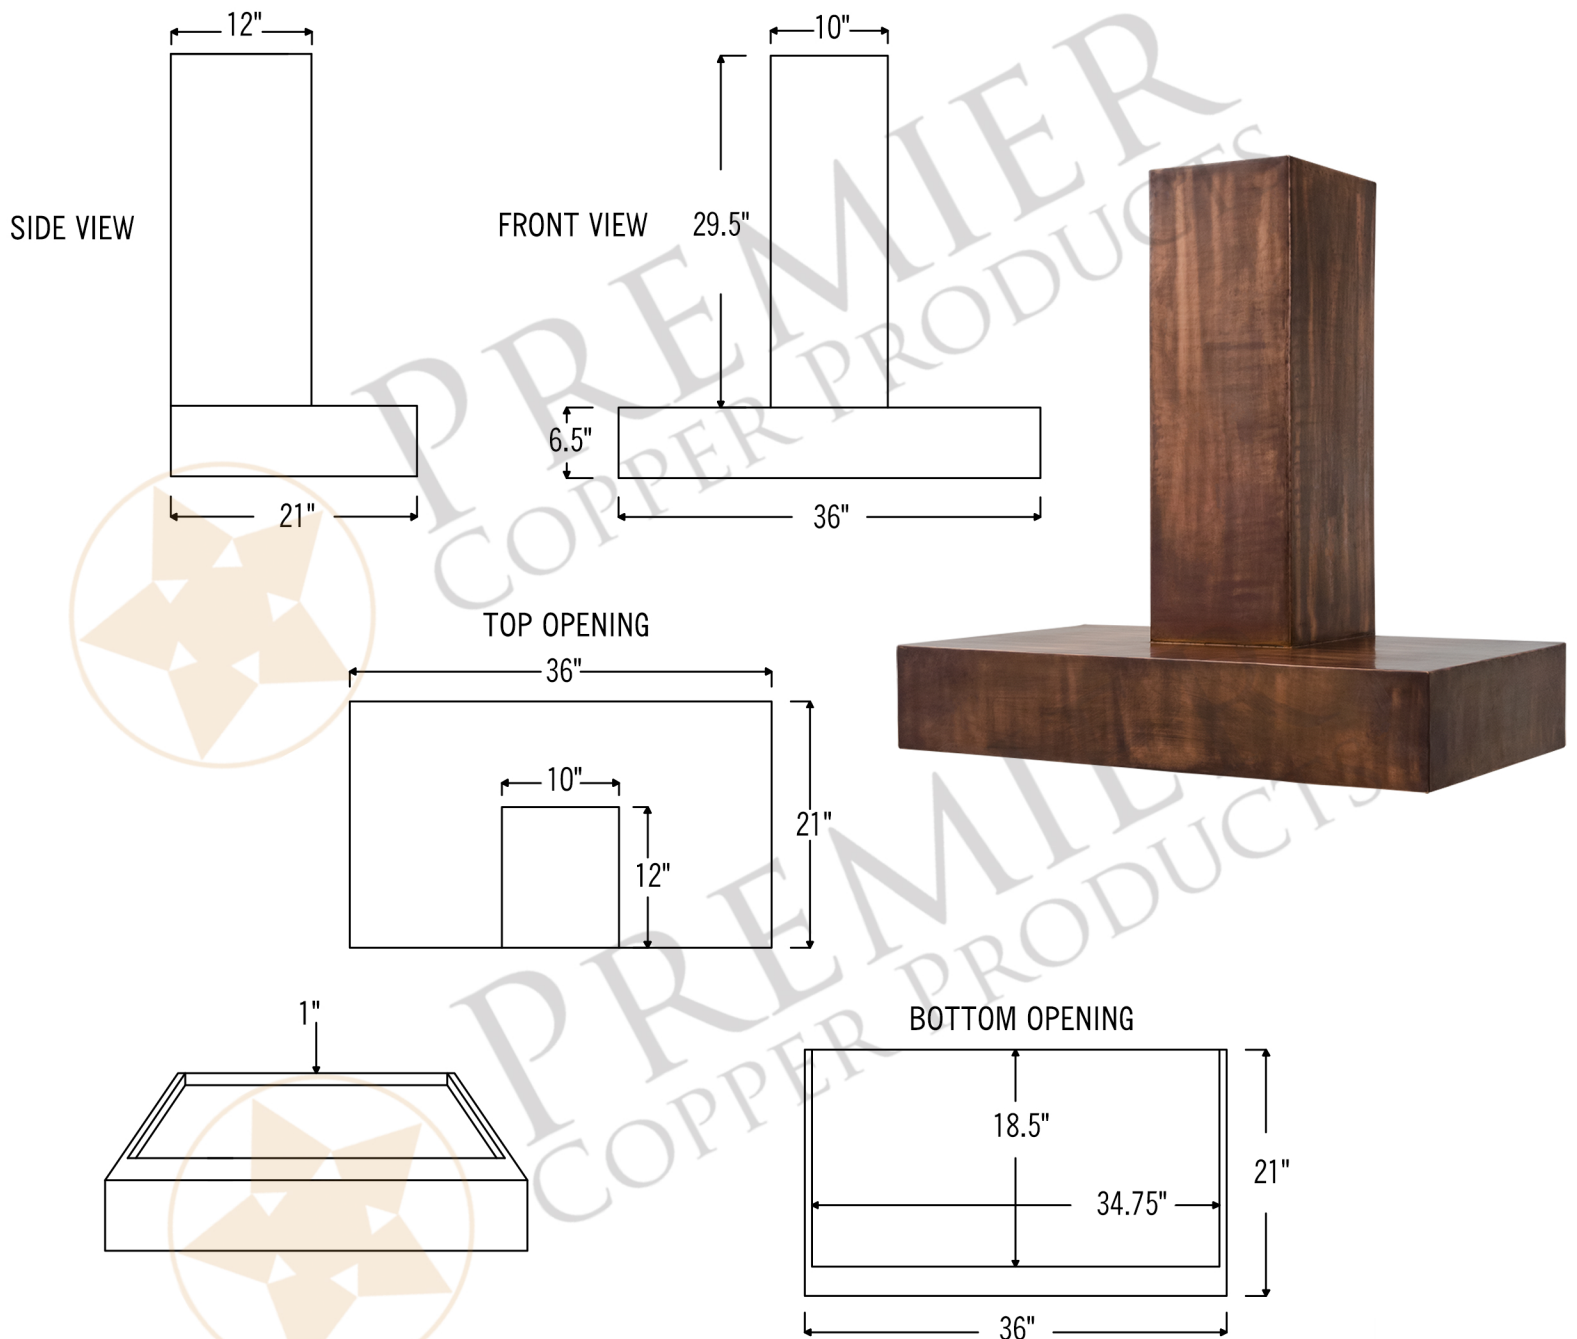

- * Description: 36 Inch 735 CFM Modern Chimney Smooth
Copper Wall Mounted Range Hood with Screen Filters
- * Outer Dimension: 36" x 21" x 36"
- * Top Dimension: 10" x 12"
- * Bottom Dimension: 36" x 21"
- * Bottom Opening for Insert: 34.75" x 18.5"
- * Bottom Opening Position: Back Center
- * Top Open/Closed: Completely Open
- * Skirt Height: 6.5"
- * Finish: Antique Bronze/Copper
- * Texture: Smooth Copper

THIS PRODUCTS IS HAND CRAFTED, SMALL VARIANCES IN COLOR AND SIZE MAY OCCUR.
DO NOT MAKE ANY INSTALLATION CUTS UNTIL YOU RECEIVE YOUR ITEM(S).

MODEL NUMBER: HV-WGSM36-C2036BP

- * Description: 36 Inch 735 CFM Modern Chimney Smooth Copper Wall Mounted Range Hood with Screen Filters
- * Insert Model Number: C2036BP
- * Insert Description: 735 CFM, 1.5 - 4.6 Sones, Variable Controls, Dual Centrifugal Blowers, Aluminum Mesh Filters
- * Insert Duct: Single 7" Round Vent Opening
- * Insert Lighting: LED Bulbs Included / *Lights Located on Front Panel*
- * Filter: Aluminum Mesh
- * Insert Finish: Stainless Steel

POWERED LINER SPECIFICATIONS

3/4" Flange for perfect fit.

SEVEN YEAR, IN HOME, LIMITED WARRANTY ON INSERT, THE BEST IN THE INDUSTRY!

Please visit ImperialHoods.com to view the details on their warranty

All dimensions on inserts are (+/-) 1/8" and are subject to change. Drawings are not to scale.

- * Description: 36 Inch 1250 CFM Modern Chimney Smooth Copper Wall Mounted Range Hood with Screen Filters
- * Outer Dimension: 36" x 21" x 36"
- * Top Dimension: 10" x 12"
- * Bottom Dimension: 36" x 21"
- * Bottom Opening for Insert: 34.75" x 18.5"
- * Bottom Opening Position: Back Center
- * Top Open/Closed: Completely Open
- * Skirt Height: 6.5"
- * Finish: Antique Bronze/Copper
- * Texture: Smooth Copper