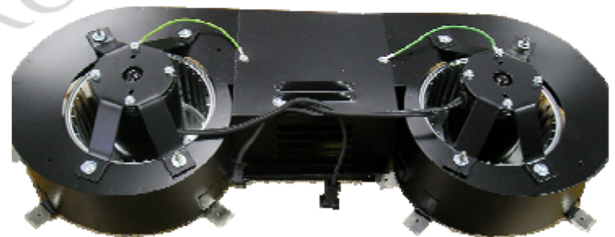

SEVEN YEAR, IN HOME, LIMITED WARRANTY ON INSERT, THE BEST IN THE INDUSTRY!

Please visit ImperialHoods.com to view the details on their warranty

All dimensions on inserts are (+/-) 1/8" and are subject to change. Drawings are not to scale.