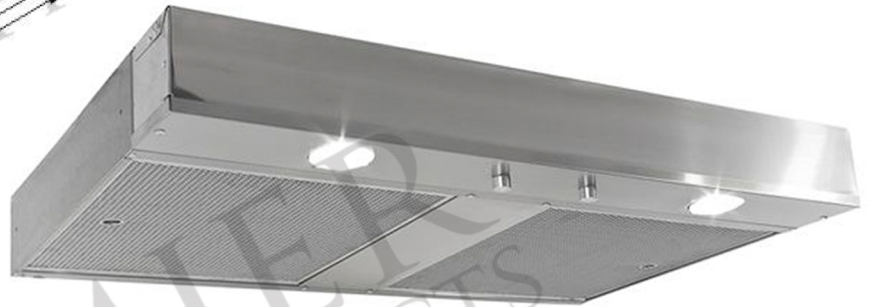

- Description: 36 Inch 1250 CFM Modern Chimney Smooth Copper Wall Mounted Range Hood with Screen Filters
- Insert Model Number: C2036BP1-TW
- Insert Description: 1250 CFM, 1.5 -4.6 Sones, Variable Controls, Twin Centrifugal Blowers, Aluminum Mesh Filters
- Insert Duct: **Two** 7" Round Vent Opening
- Insert Lighting: LED Bulbs Included / *Lights Located on Front Panel*
- Filter: Aluminum Mesh
- Insert Finish: Stainless Steel

POWERED LINER SPECIFICATIONS

3/4" Flange for perfect fit.