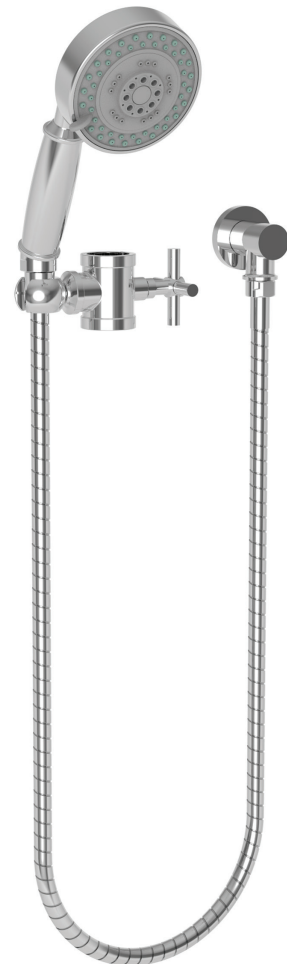

NEWPORT BATH

Features

- Converts any ADA grab bars into Handshower w/ Slidebar Set
- Compatible with all Newport Brass / Ginger Grab bars
- Fully adjustable (height and angle)
- Multi-function handshower engine with 3 spray modes
- Rubber nozzles facilitate easy cleaning
- 59" [149.9 cm] spiral shower hose
- 1/2" NPT inlet elbow fitting
- 4" (10.2 cm) showerhead diameter
- 1.8 GPM (6.8 LPM) Max

Handshower Set Mount for 1-1/4" Dia. Grab Bars

990-0442

Codes / Standards Compliance

Meets or exceeds the following at date of manufacture:

- ASME A112.18.1/CSA B125.1-18
- IAMPO/cUPC
- IPC
- Energy Policy Act of 1992
- EPA WaterSense
- California Energy Commission
- ASME A112.18.3 (Back Flow)
- All applicable US Federal and State material regulations

Colors / Finishes

- 10B: Oil Rubbed Bronze
- 15: Polished Nickel
- 15S: Satin Nickel - PVD
- 26: Polished Chrome
- Other: Refer to the Newport Brass catalog for additional color/finish options.

Specified Model

Product Specification Add "Color / Finish" suffix to Model number, below.

The Handshower set mount shall be of solid brass construction while incorporating a non-metallic handshower engine. Handshower shall have a multi-function shower engine with 3 spray modes incorporating rubber nozzles to facilitate easy cleaning. Handshower shall incorporate twin back-check valves within the handle. Handshower Set shall have a 1/2" NPT inlet elbow fitting and 4" (10.2 cm) showerhead diameter while operating at 1.8 gallons (6.7 liters) per minute maximum flow rate. Handshower Set is intended for use with 1-1/4" [3.175 cm] diameter tube. Handshower set mount shall be Newport Brass Model 990-0442/____. Required accessory Grab Bar shall be Newport Brass Model ____0-39____/____.