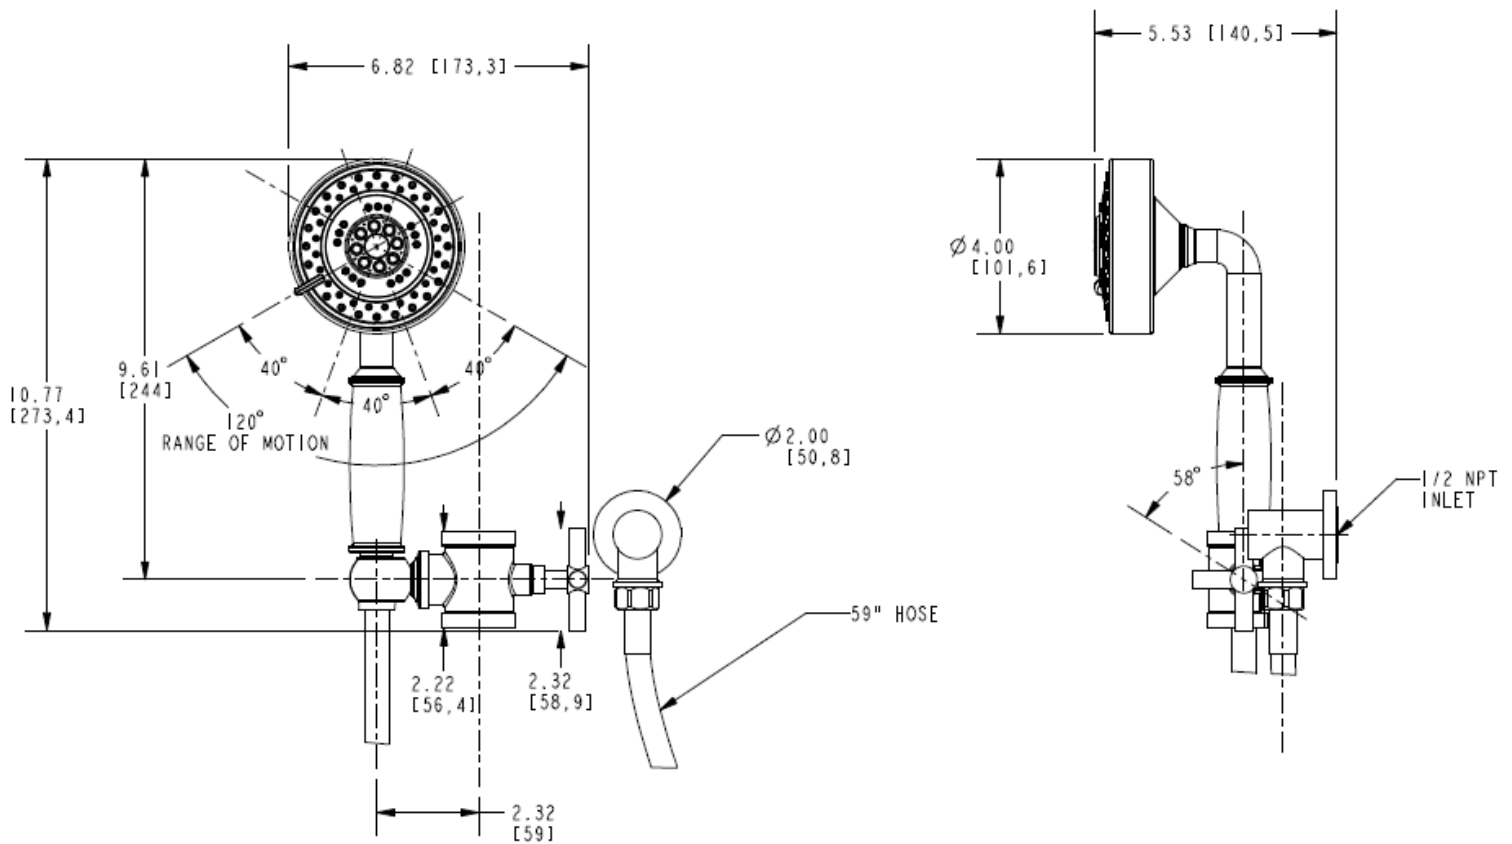

NEWPORT BATH

Features

- Converts any ADA grab bars into Handshower w/ Slidebar Set
- Compatible with all Newport Brass / Ginger Grab bars
- Fully adjustable (height and angle)
- Multi-function handshower engine with 3 spray modes
- Rubber nozzles facilitate easy cleaning
- 59" [149.9 cm] spiral shower hose
- 1/2" NPT inlet elbow fitting
- 4" (10.2 cm) showerhead diameter
- 1.8 GPM (6.8 LPM) Max

Handshower Set Mount for 1-1/4" Dia. Grab Bars

990-0442

Codes / Standards Compliance

Meets or exceeds the following at date of manufacture:

- ASME A112.18.1/CSA B125.1-18
- IAMPO/cUPC
- IPC
- Energy Policy Act of 1992
- EPA WaterSense
- California Energy Commission
- ASME A112.18.3 (Back Flow)
- All applicable US Federal and State material regulations

Product Specification Add "Color / Finish" suffix to Model number, below.

The Handshower set mount shall be of solid brass construction while incorporating a non-metallic handshower engine. Handshower shall have a multi-function shower engine with 3 spray modes incorporating rubber nozzles to facilitate easy cleaning. Handshower shall incorporate twin back-check valves within the handle. Handshower Set shall have a 1/2" NPT inlet elbow fitting and 4" (10.2 cm) showerhead diameter while operating at 1.8 gallons (6.7 liters) per minute maximum flow rate. Handshower Set is intended for use with 1-1/4" [3.175 cm] diameter tube. Handshower set mount shall be Newport Brass Model 990-0442/____. Required accessory Grab Bar shall be Newport Brass Model ____0-39____/____.

990-0442

Product Dimensions are provided for reference only. For specific product installation guidelines, please reference the Installation Instructions of the product being installed.

Newport Bath Handshower Slider Kit 990-0442