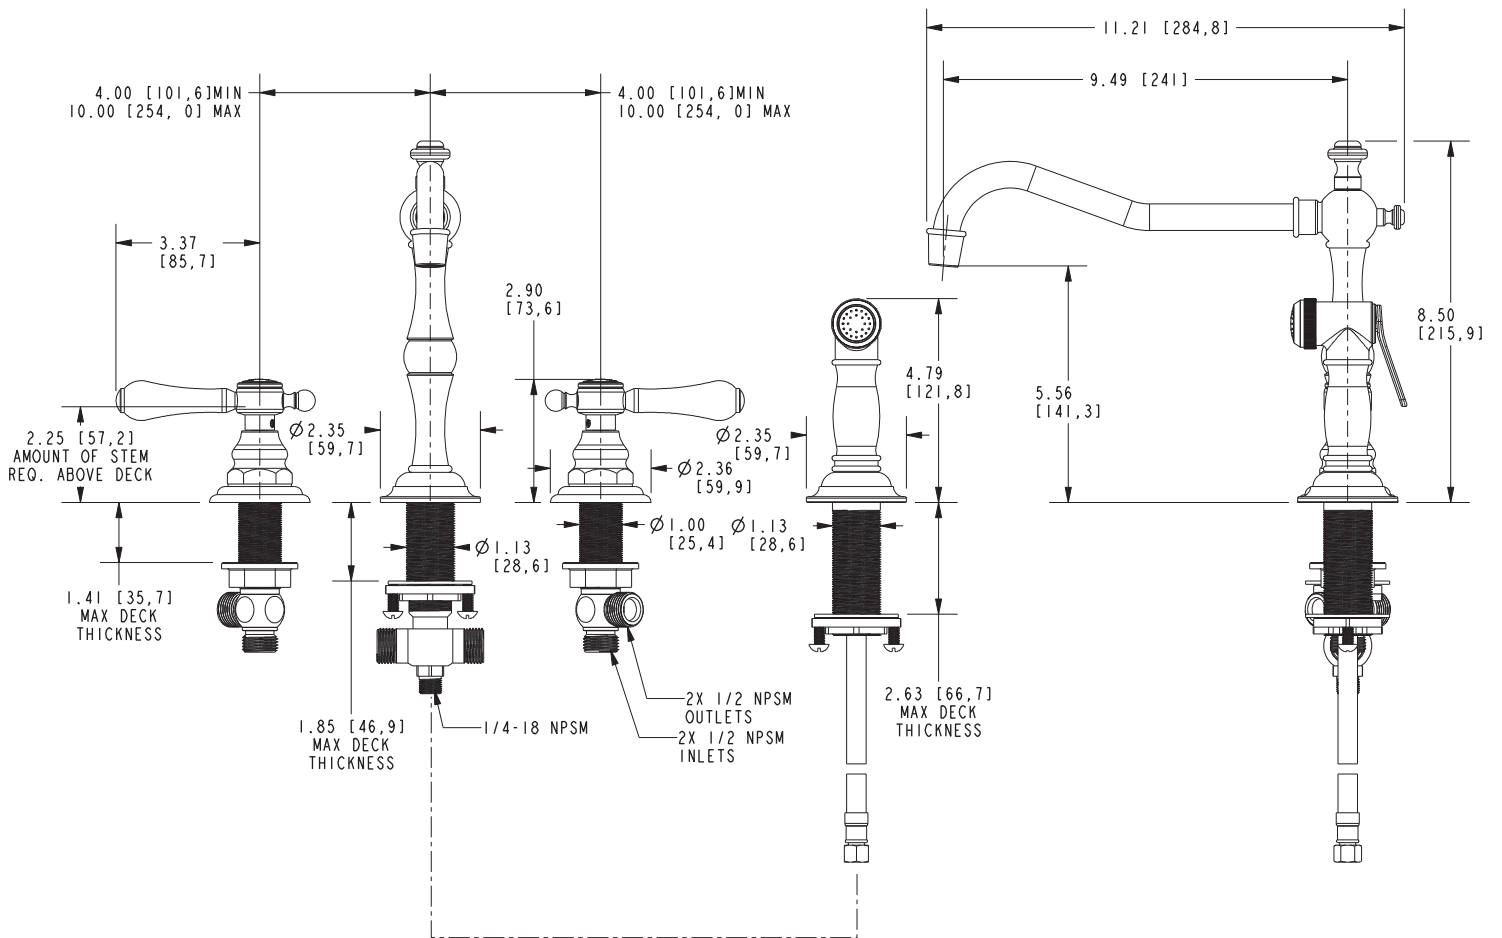

## Features

- Solid brass construction
- Brass valve bodies
- Quarter-turn washerless ceramic disc valve cartridges
- Swivel spout assembly with integral diverter fitting
- Solid brass pull-out sidespray
- 5.56" (14.1 cm) spout height at outlet
- 9.49" (24.1 cm) spout reach (c-c)
- For 8" (20.3 cm) centers - Maximum 20" (50.8 cm)
- ADA Complaint (Handles Only)
- 1.8 GPM (6.8 LPM) Max

## Product Specification Add "Color / Finish" suffix to Model number, below.

The Two-Handle Kitchen Faucet with Sidespray shall be made of solid brass construction. Faucet shall incorporate a swivel spout assembly with integral sidespray diverter fitting and feature brass valve bodies with quarter-turn washerless ceramic disc valve cartridges. Faucet shall have a 1.8 gallons (6.8 liters) per minute maximum flow rate. Product shall be for 8" (20.3 cm) centers - Maximum 20" (50.8 cm). Product shall incorporate a 5.56" (14.1 cm) spout height at outlet and a 9.49" (24.1 cm) spout reach (c-c). Faucet shall incorporate lever handles. Two-Handle Kitchen Faucet with Sidespray shall be Newport Brass Model 973/\_\_\_\_\_.

## PRODUCT DIMENSIONS *(Units are in inches)*