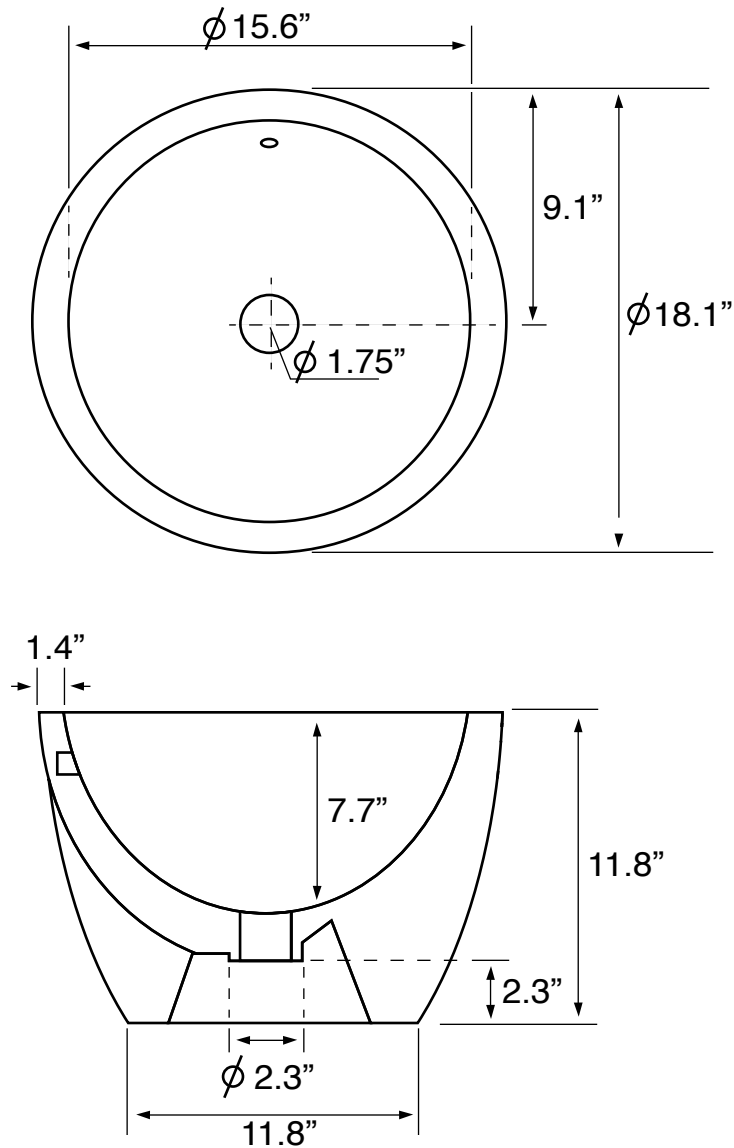

## Material

- White ceramic bathroom sink.

## Technical Information

Bowl type:	Single
Installation:	Vessel
Bowl dimensions:	Depth: 7.7"
	Width: 15.6"
	Length: 15.6"
Drain hole:	1.75"
Weight:	37.44 lbs