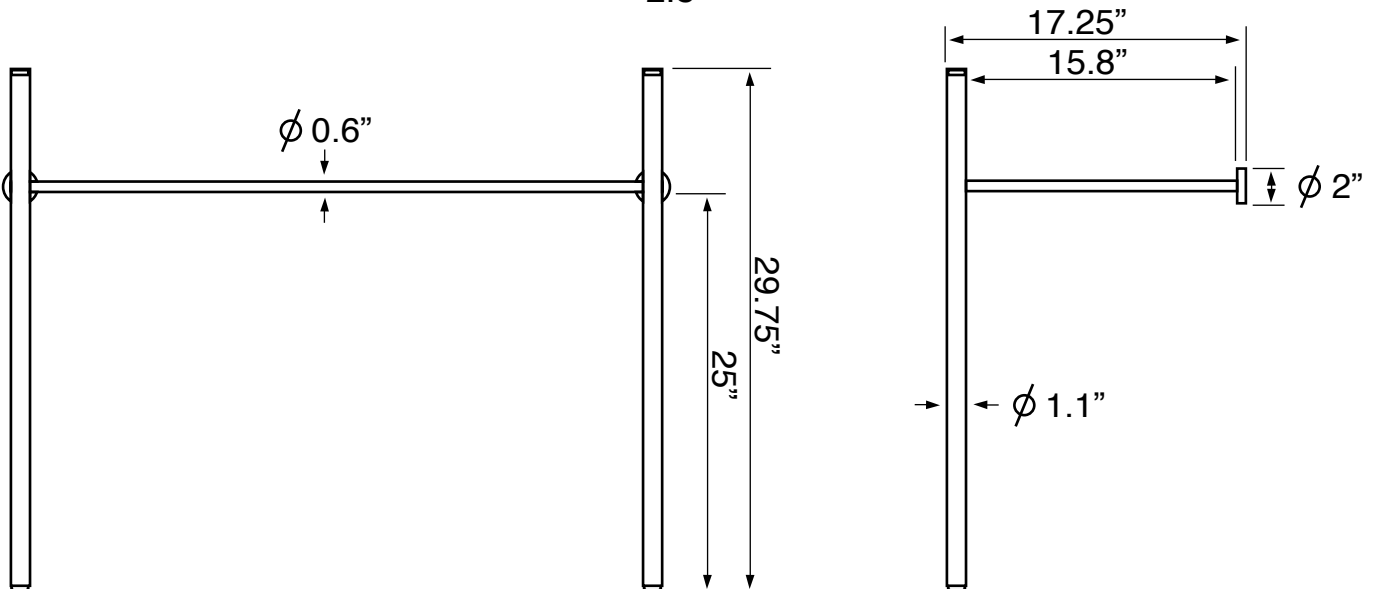

## Configurations

- Two Hole.
- Six Hole (8-inch centers).

## Technical Information

Bowl type:	Double
Installation:	Console
Bowl dimensions:	Length: 15.8"
	Width: 13"
	Depth: 3.7"
Drain hole:	1.75"
Faucet hole:	1.38"
Hole configurations:	2, 6
Weight:	52 lbs