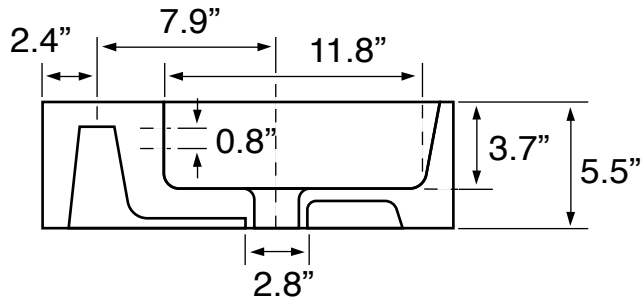

## Configurations

- Two Hole.
- Six Hole (8-inch centers).

## Technical Information

Bowl type:	Double
Installation:	Console
Bowl dimensions:	Length: 15.8"
	Width: 13"
	Depth: 3.7"
Drain hole:	1.75"
Faucet hole:	1.38"
Hole configurations:	2, 6
Weight:	52 lbs