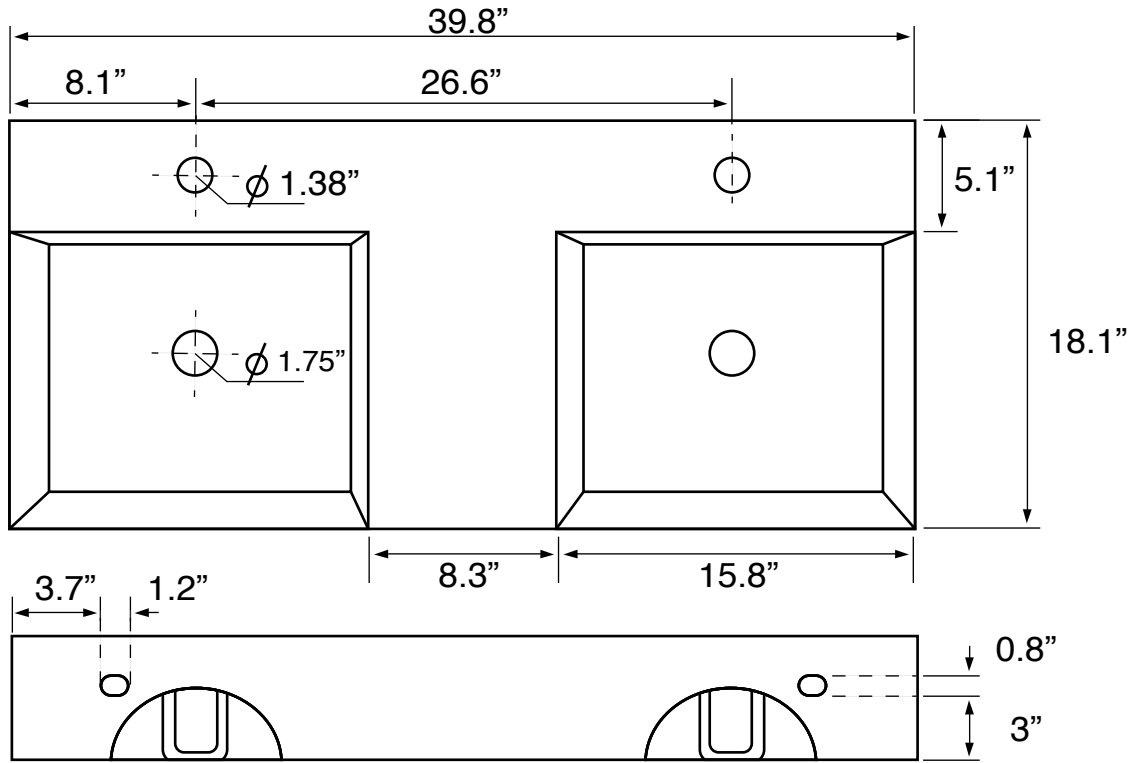

## Installation

- Console installation.

## Configurations

- Two Hole.
- Six Hole (8-inch centers).

## Technical Information

Bowl type:	Double
Installation:	Console
Bowl dimensions:	Length: 15.8"
	Width: 13"
	Depth: 3.7"
Drain hole:	1.75"
Faucet hole:	1.38"
Hole configurations:	2, 6
Weight:	52 lbs