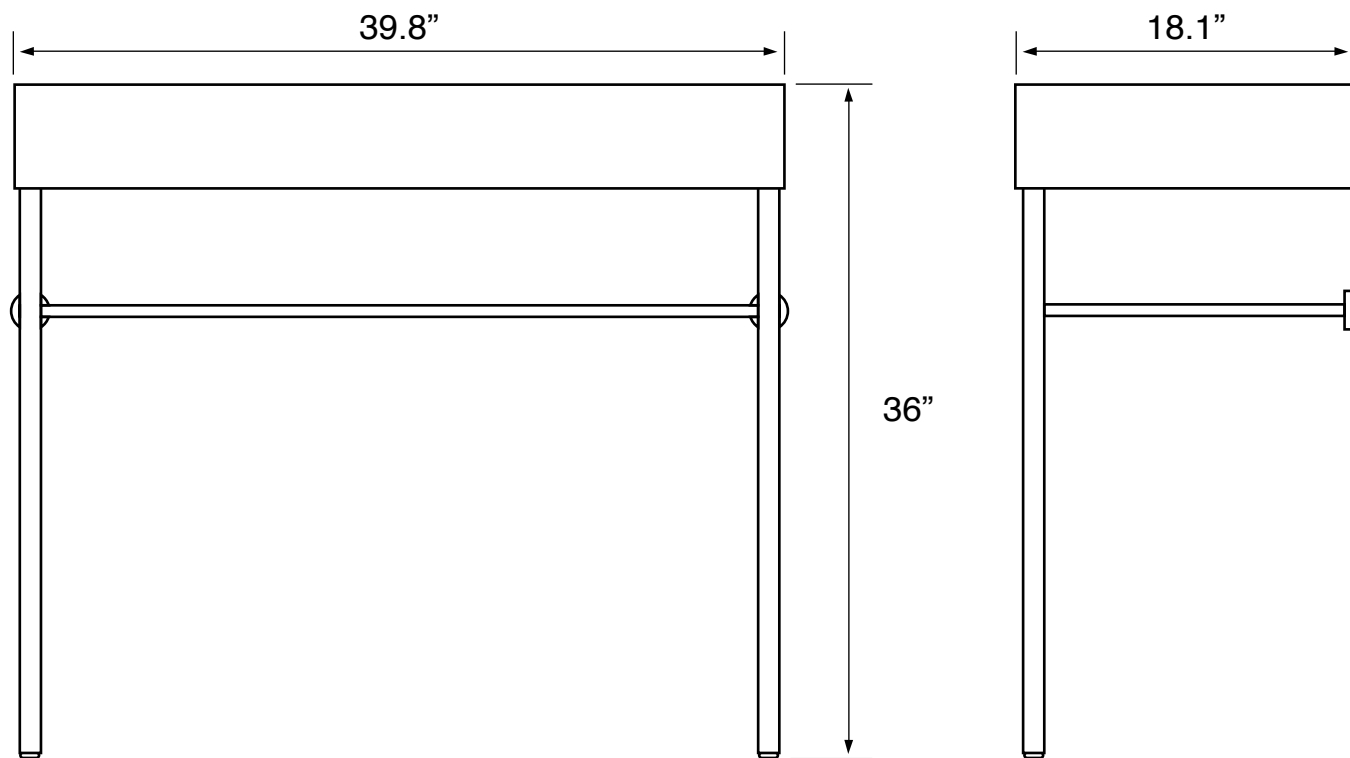

## Configurations

- Two Hole.
- Six Hole (8-inch centers).

## Technical Information

Bowl type:	Double
Installation:	Console
Bowl dimensions:	Length: 15.8"
	Width: 13"
	Depth: 3.7"
Drain hole:	1.75"
Faucet hole:	1.38"
Hole configurations:	2, 6
Weight:	52 lbs