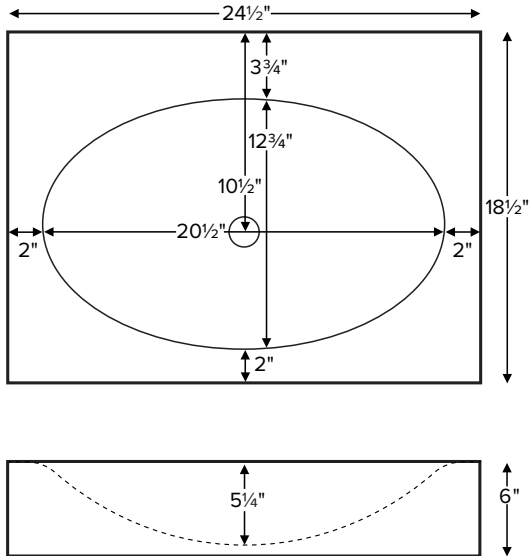

Akana 1

MODEL MTCS-719D
24.5" x 18.5" x 6"
WALL-MOUNTED
<b>SculptureStone®</b>
42 lbs / 19 kg

1" x 12" carrier arms  
(CAWM2)  
recommended for  
installation

**ORDERING AND INSTALLATION**

- Single-bowl design; 1.5" drain opening.
- Sink comes without an overflow. Check local codes. Optional integrated overflow is available.
- Wall-mount sinks have an open back to accommodate carrier arms for installation. Mounting hardware is not included. See installation manual for more details.
- One-piece construction using Engineered SculptureStone® (ESS) material.
- This material is non-porous, stain-, mold- and mildew-resistant.
- Approximately 70% of the material is organic, including minerals mined from the earth, making it "Green".
- Five-Year Limited Residential Warranty.