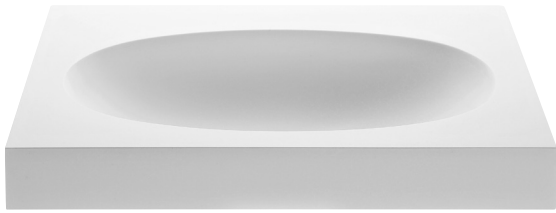

Akana 1

MODEL MTCS-719D
24.5" x 18.5" x 6"
WALL-MOUNTED
<b>SculptureStone®</b>
42 lbs / 19 kg

1" x 12" carrier arms  
(CAWM2)  
recommended for  
installation

**ORDERING AND INSTALLATION**

- Single-bowl design; 1.5" drain opening.
- Sink comes without an overflow. Check local codes. Optional integrated overflow is available.
- Wall-mount sinks have an open back to accommodate carrier arms for installation. Mounting hardware is not included. See installation manual for more details.
- One-piece construction using Engineered SculptureStone® (ESS) material.
- This material is non-porous, stain-, mold- and mildew-resistant.
- Approximately 70% of the material is organic, including minerals mined from the earth, making it "Green".
- Five-Year Limited Residential Warranty.