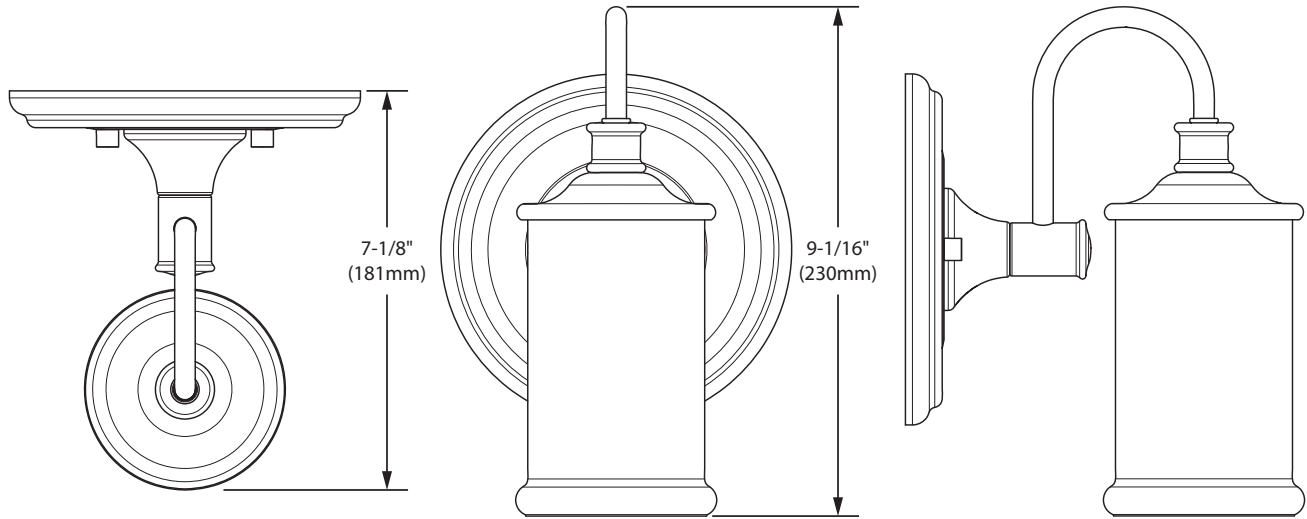

Belfield™ Technical Specification

YB6461

1-Globe Light Fixture

Dimensions:

Product Information:

Stock Numbers: YB6461CH – CHROME
YB6461BN – BRUSHED NICKEL
YB6461ORB – OIL RUBBED BRONZE
YB6461BL – MATTE BLACK
YB6461NL – POLISHED NICKEL

Globe Service Kit: YB6469

Materials: Steel, glass

Voltage: 120v

Bulb: 100w max (not included); medium base

UL Listed: Yes – for dry locations

Important Notes: Turn off power during installation. Do not connect or disconnect under load.