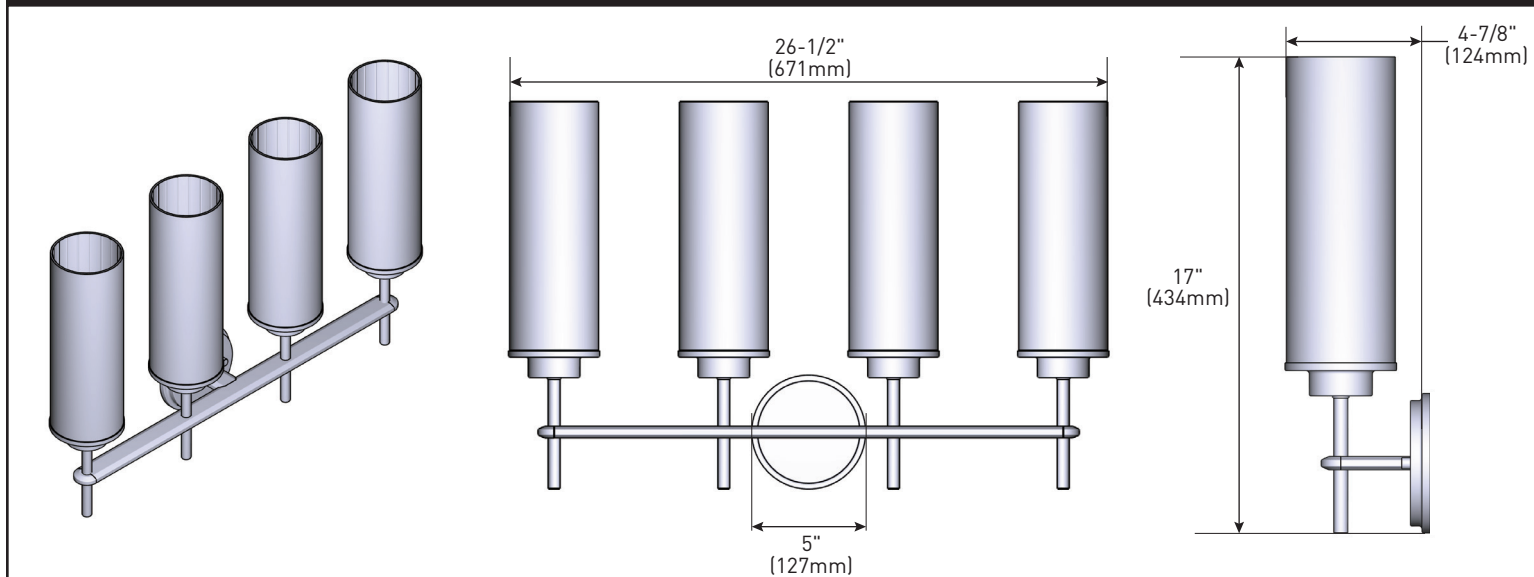

### 4-Globe Light Fixture

#### Dimensions:

#### Product Information:

Stock Numbers: YB1764CH – Chrome  
YB1764BN – Brushed Nickel  
YB1764BL – Matte Black  
YB1764BG – Brushed Gold

Globe Service Kit: YB1769

Materials: Steel, glass

Voltage: 120v

Bulb: 100w max (not included); type T