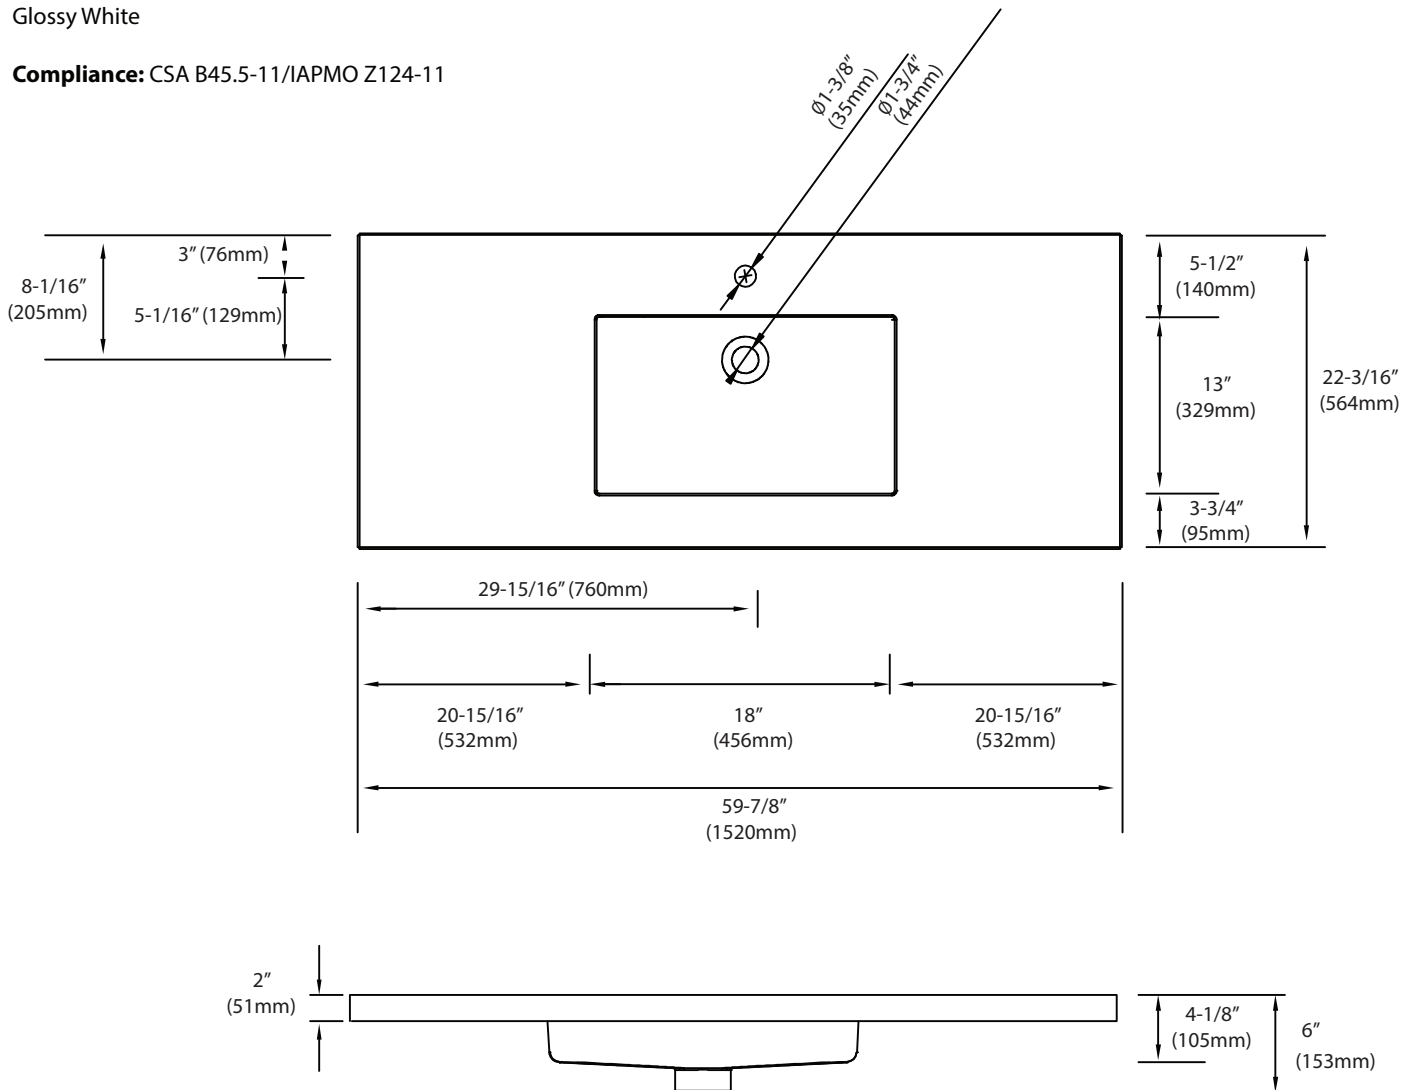

X-Stone Top/Basin - 60"

Specification & Installation Guide

Features

- X-Stone countertop and basin
- Size: 59-7/8" (1520mm) L x 22-3/16" (564mm) W x 2" (51mm) H
- Material: Solid Surface
- Overflow: Yes
- 4" backsplash & sidesplash: Optional
- Single faucet: XTU2220-60-110-WH (as shown)
- 8" widespread: XTU2220-60-130-WH
- No faucet hole: XTU2220-60-100-WH
- Packaging Dimensions: 63" x 25.2" x 8-1/2"
- Gross Weight: 77 lbs. / 35 kgs.

Finishes

Glossy White

Compliance: CSA B45.5-11/IAPMO Z124-11

For clarification, please contact Madeli Customer Care at (800)-819-6988 or (305)-718-8817 Ext. 1

All dimensions are approximate and subject to standard tolerance. Specifications subject to change without prior notice.