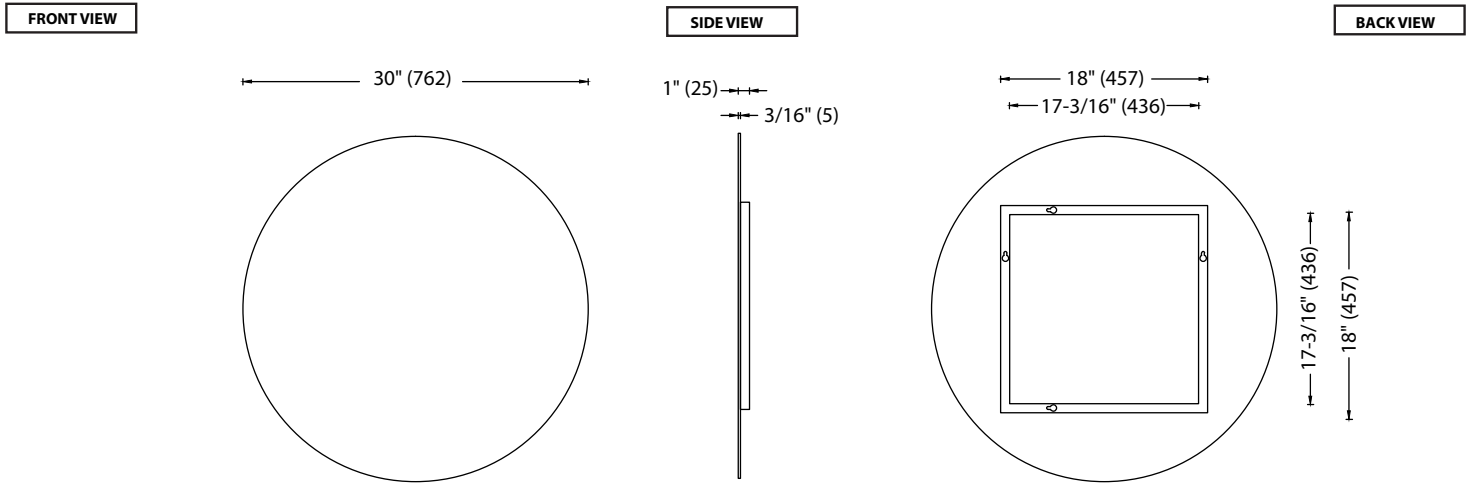

The "O" Mirror Collection

Specification & Installation Guide

RL-RD3000-003-AL

Features

- Wall hung round frameless mirror
- Designer "floating" look - 3/4" off the wall
- Diameter: 30" (762mm)
- Plain mirror with aluminum base
- Copper free mirror and GreenShield™ protective backing

Package dimension

33" x 23" x 6"

Gross weight

18 lbs / 8 kgs

RL-RD3000-F03-AL

Features

- Wall hung round frameless mirror
- Designer "floating" look - 3/4" off the wall
- Diameter: 30" (762mm)
- Frameless DualFrost™ etched mirror edges with aluminum base
- Copper free mirror and GreenShield™ protective backing

Package dimension

33" x 23" x 6"