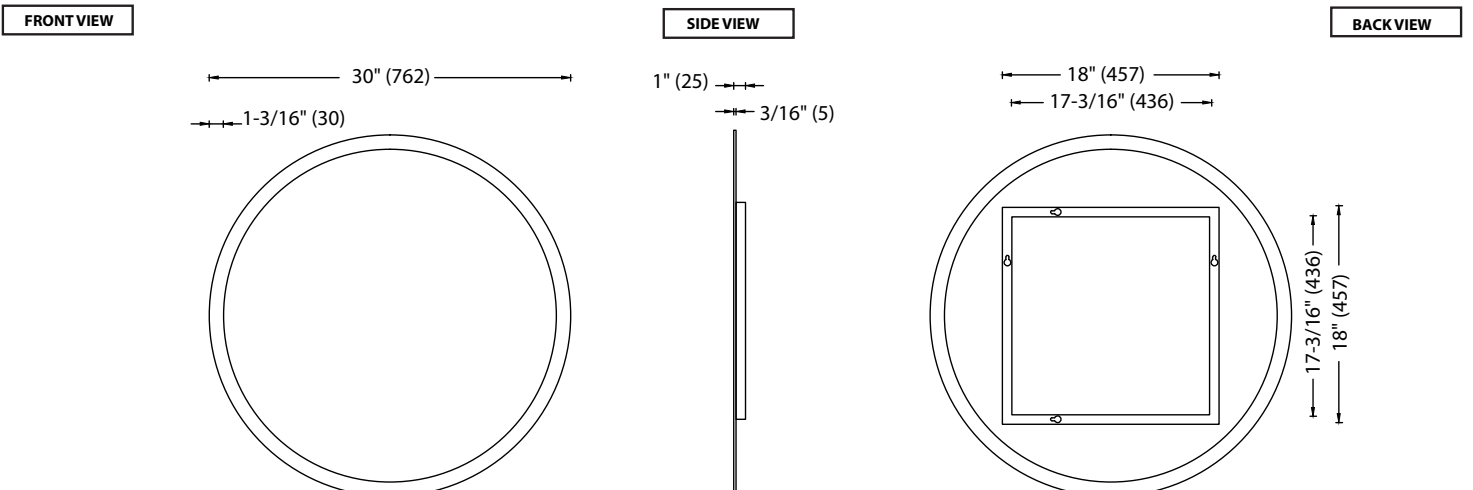

Gross weight

18 lbs / 8 kgs

For clarification, please contact Madeli Customer Care at (800)-819-6988 or (305)-718-8817 Ext. 1

All dimensions are approximate and subject to standard tolerance. Specifications subject to change without prior notice.