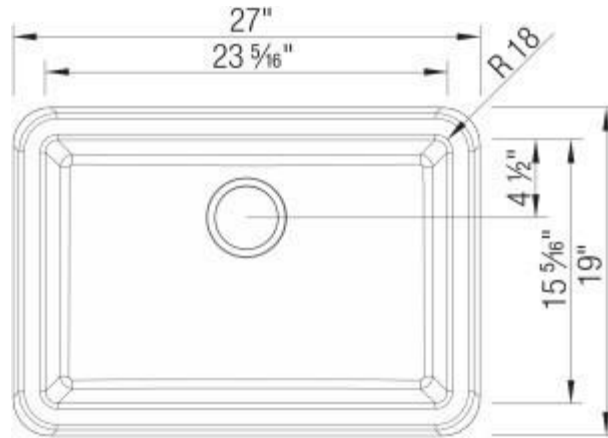

SILGRANIT® Single Bowl Apron Front

LUXART®

Product Specifications

Contact your sales representative for more information or visit our website at luxartcollection.com