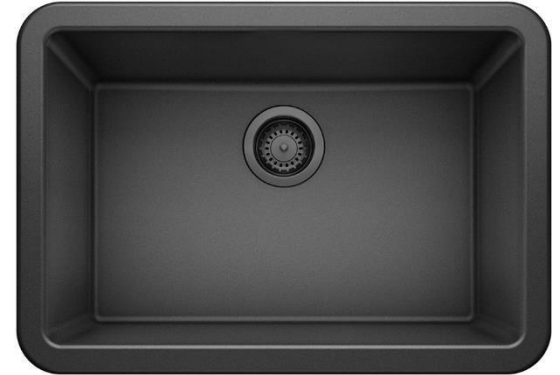

# SILGRANIT® Single Bowl Apron Front

LUXART®

### MODELS

- LX402311 Single Bowl, 9-1/4" bowl depth, ANTHRACITE
- LX402312 Single Bowl, 9-1/4" bowl depth, CAFÉ BROWN
- LX402313 Single Bowl, 9-1/4" bowl depth, WHITE
- LX402314 Single Bowl, 9-1/4" bowl depth, METALLIC GRAY
- LX402318 Single Bowl, 9-1/4" bowl depth, TRUFFLE
- LX402315 Single Bowl, 9-1/4" bowl depth, CINDER
- LX402531 Single Bowl, 9-1/4" bowl depth, COAL BLACK
- LX443075 Single Bowl, 9-1/4" bowl depth, SOFT WHITE
- LX443112, Single Bowl, 9-1/4" bowl depth, VOLCANO GRAY