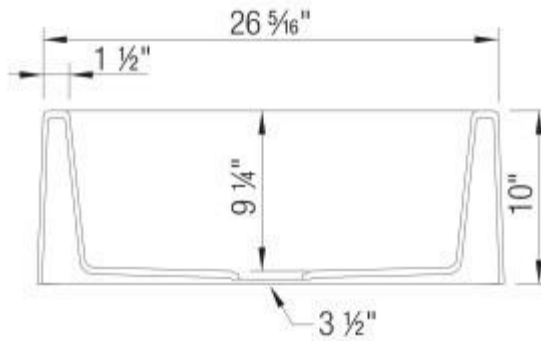

SILGRANIT® Single Bowl Apron Front

LUXART®

Product Specifications

Contact your sales representative for more information or visit our website at luxartcollection.com