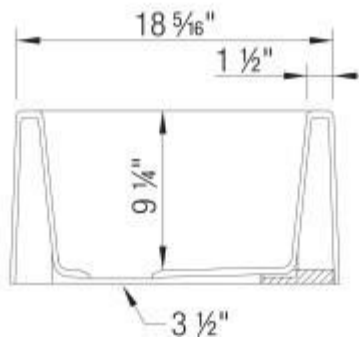

SILGRANIT® Single Bowl Apron Front

LUXART®

Product Specifications

Contact your sales representative for more information or visit our website at luxartcollection.com