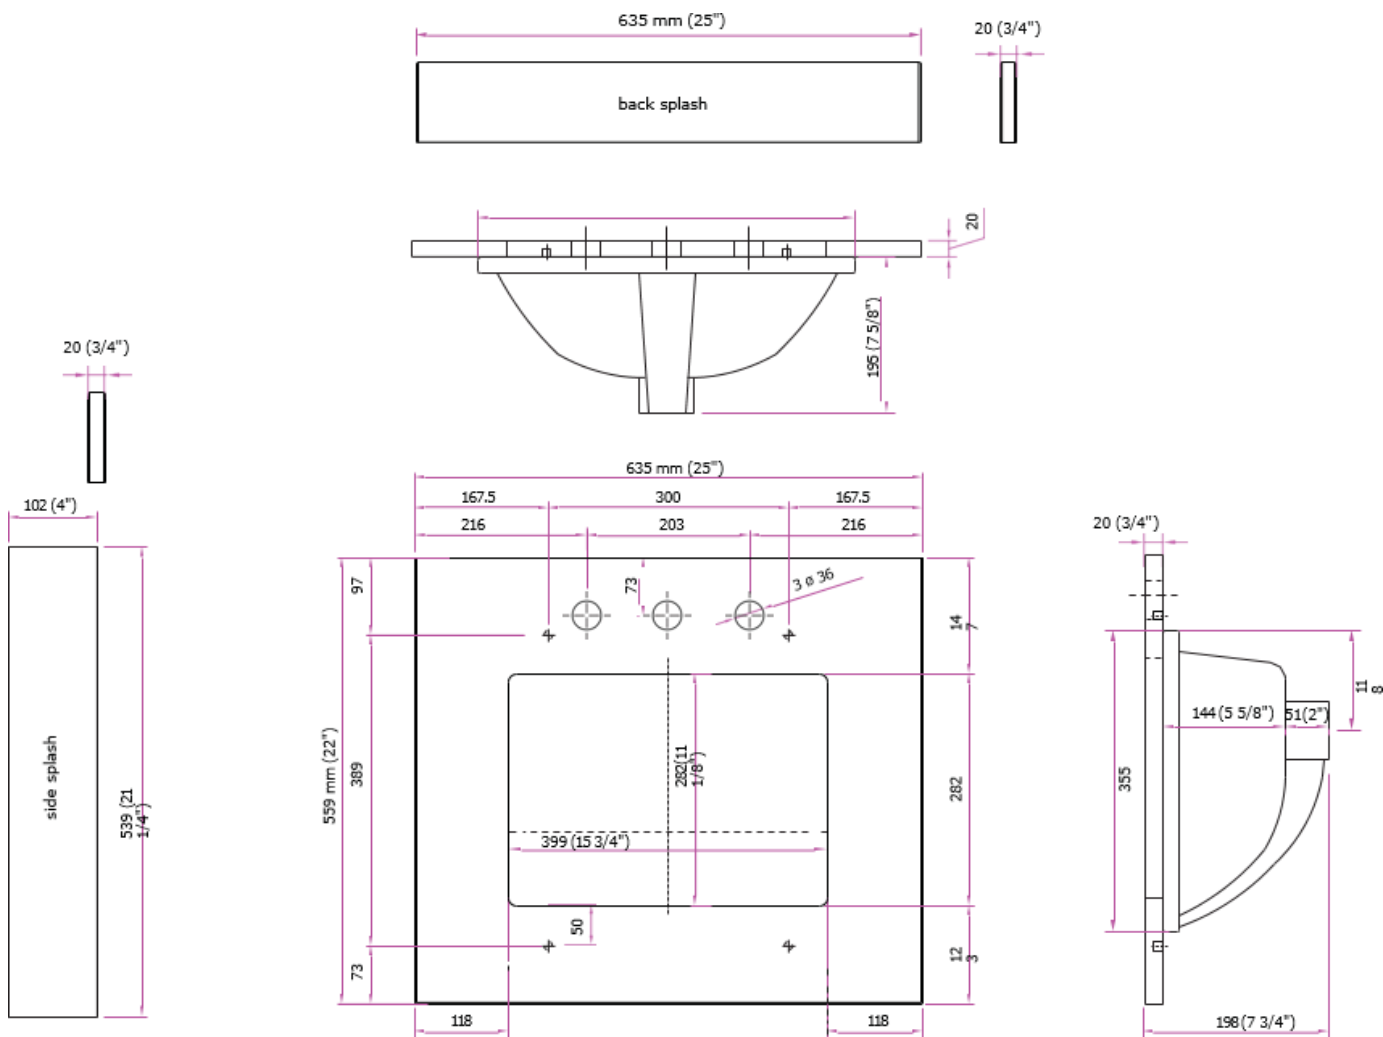

LUXART.

andressa®

Stone Vanity Top

LXVTENG2522S-SCW

STE25228WR

Need Help? If you have any questions or concerns, please email: customerservice@luxartcollection.com.
Por favor. Si tiene alguna pregunta o duda, envíe un correo electrónico: customerservice@luxartcollection.com