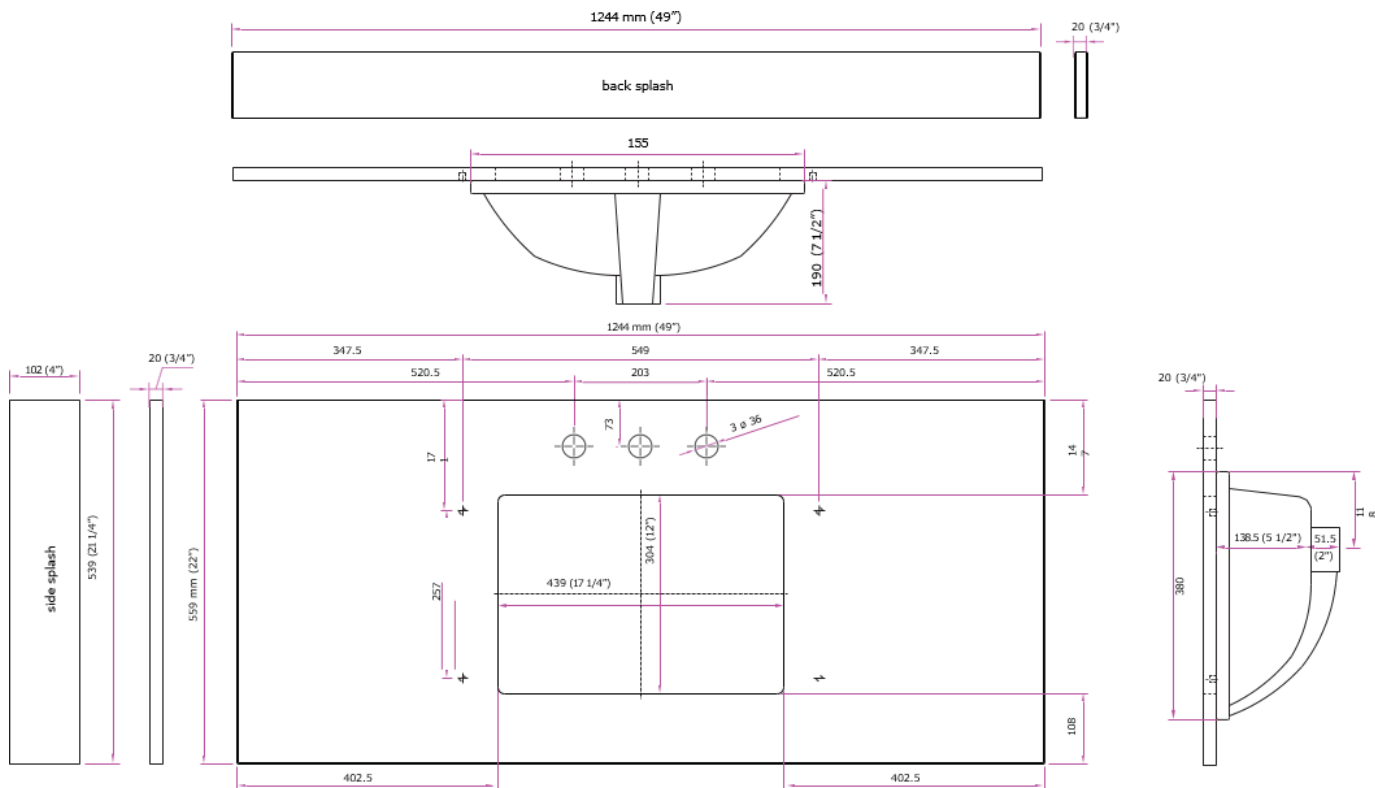

LUXART.

andressa®

Stone Vanity Top

LXVTMB4922S-CW

ST49228CWR

Need Help? If you have any questions or concerns, please email: customerservice@luxartcollection.com.
Por favor. Si tiene alguna pregunta o duda, envíe un correo electrónico: customerservice@luxartcollection.com