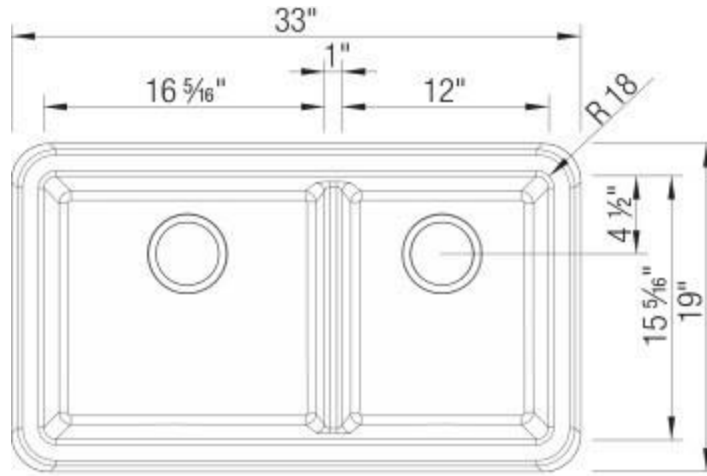

SILGRANIT®

LUXART.

Double Bowl 60/40 Low Divide Apron Front

Product Specifications

Contact your sales representative for more information or visit our website at luxartcollection.com