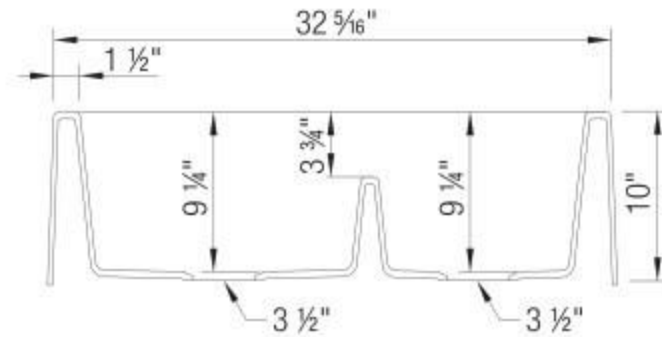

SILGRANIT®

LUXART.

Double Bowl 60/40 Low Divide Apron Front

Product Specifications

Contact your sales representative for more information or visit our website at luxartcollection.com