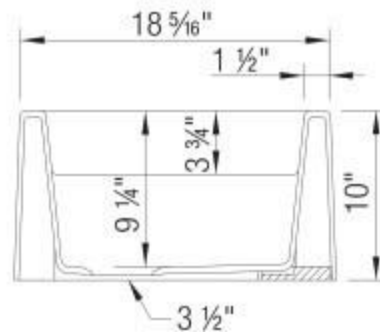

SILGRANIT®

LUXART.

Double Bowl 60/40 Low Divide Apron Front

Product Specifications

Contact your sales representative for more information or visit our website at luxartcollection.com