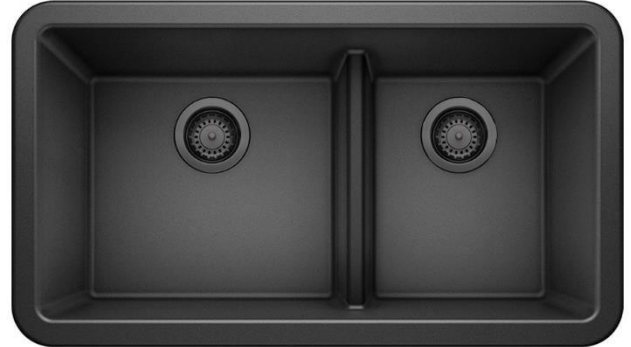

SILGRANIT®

LUXART®

Double Bowl 60/40 Low Divide Apron Front

Product Specifications

MODELS

- LX402322 Double Bowl, 9-1/4" bowl depth, ANTHRACITE
- LX402323 Double Bowl, 9-1/4" bowl depth, CAFÉ BROWN
- LX402324 Double Bowl, 9-1/4" bowl depth, WHITE
- LX402325 Double Bowl, 9-1/4" bowl depth, METALLIC GRAY
- LX402329 Double Bowl, 9-1/4" bowl depth, TRUFFLE
- LX402326 Double Bowl, 9-1/4" bowl depth, CINDER
- LX402525 Double Bowl, 9-1/4" bowl depth, COAL BLACK
- LX443078 Double Bowl, 9-1/4" bowl depth, SOFT WHITE
- LX443115 Double Bowl, 9-1/4" bowl depth, VOLCANO GRAY

Model LX402322 shown in ANTHRACITE
** basket strainer not included*

FEATURES

- New low divide adds functionality and convenience
- Reversible shape make any specification easy
- Divider height: 6" from bowl bottom (4" from rim)
- Required outside cabinet: 36"
- 80% solid granite
- Heat resistant up to 536°F
- Unsurpassed cleanability backed by industry leading 7 patents!
- Resistant to scratches, stains and all household acids and alkali solutions
- Undermount clips are not required
- Limited lifetime warranty

OPTIONAL ACCESORIES

- Celcon Disposal Flange with Strainer/Stopper: LX125
- Celcon Basket Strainer: LX105

CODE/STANDARDS COMPLIANCE

ANSI Z124.6-97
IAPMO/UPC listed

NOMINAL DIMENSIONS

OVERALL	CUTOUT SIZE	BOWL DEPTH		DRAIN DIAMETER
		LEFT	RIGHT	
33"X19"	Custom installation Use sink as template	9-1/4"	9-1/4"	3-1/2"

SILGRANIT®

LUXART.

Double Bowl 60/40 Low Divide Apron Front

Product Specifications

Contact your sales representative for more information or visit our website at luxartcollection.com