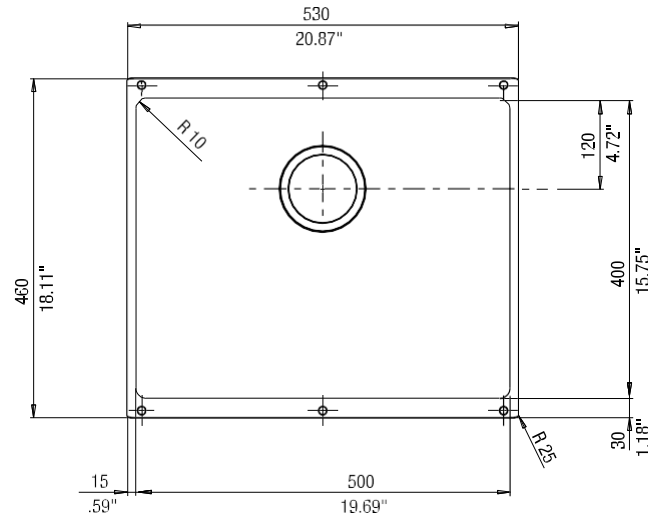

SILGRANIT®
Single Bowl Undermount
Product Specifications

LUXART®

Contact your sales representative for more information or visit our website at luxartcollection.com

Revised 03-2017