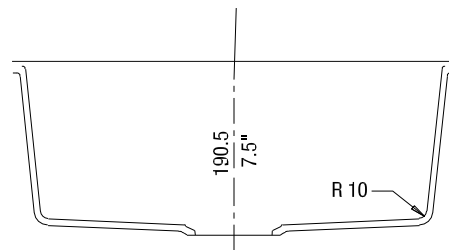

SILGRANIT®
Single Bowl Undermount
Product Specifications

LUXART®

Contact your sales representative for more information or visit our website at luxartcollection.com

Revised 03-2017