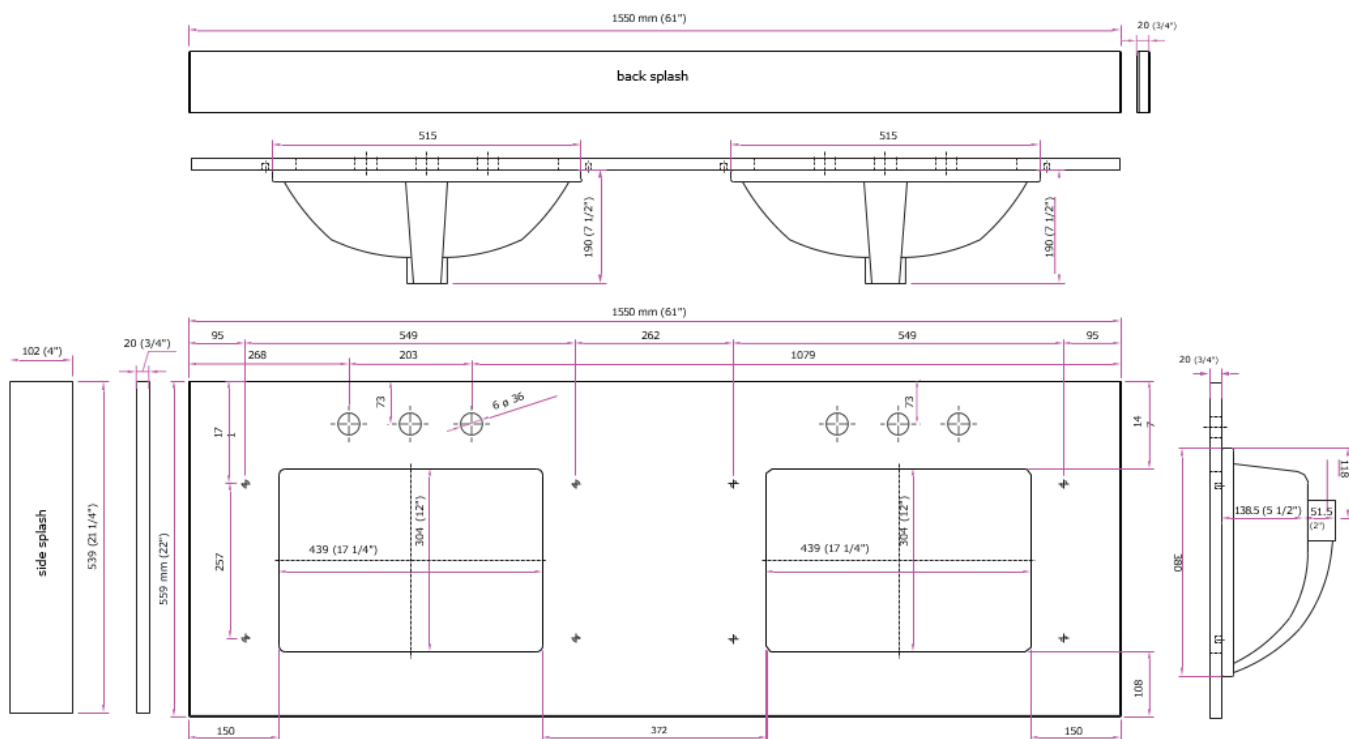

LUXART.

andressa®

Stone Vanity Top

LXVTQZ6122D-CV

QZ61228CV

Need Help? If you have any questions or concerns, please email: customerservice@luxartcollection.com.
Por favor. Si tiene alguna pregunta o duda, envíe un correo electrónico: customerservice@luxartcollection.com