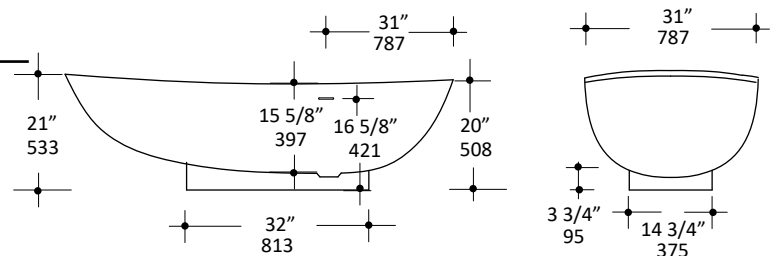

Specifications:

Installation:	Freestanding
Exterior Dimensions:	70 1/2" w x 33 1/4" d x 21" h
Material:	Solid surface
Water capacity	87 gal.
Weight:	232 lbs.
Overflow:	Yes
Finishes:	001M - Matte white 001G - Gloss white MB - Matte black
Freight:	Class 5

Features:

- Solid surface soaking bathtub with overflow
- Includes brass click-clack drain assembly with decorative solid surface dome
- Freestanding installation

Codes + Standards:

- Meets or exceeds applicable national codes and standards

Recommended Items:

- Furniture
 - TUB04-BR: Tub bridge in wood, 6" w, 34" d, 1 1/2" h
 - Available in: white (08), black (16), natural walnut (07)
- Trap connections
 - TBSH90 - L-shaped 90 degree brass tub shoe
 - TBSH180 - Straight down 180 degree brass tub shoe

LACAVA reserves the right to revise any dimension or information on this sheet without notice. Dimensions are nominal and may vary within an industry accepted tolerance of 1/4".
Drawings provided herein are meant to give the user an idea of the product and are not made to scale.
Revised: 07/07/2020