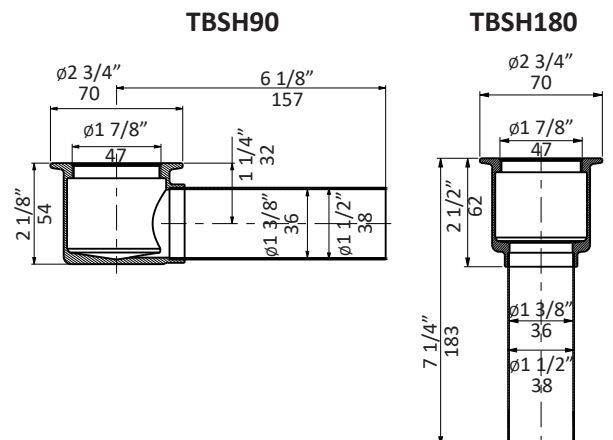

Specifications:

Installation:	Freestanding
Exterior Dimensions:	70 1/2" w x 33 1/4" d x 21" h
Material:	Solid surface
Water capacity	87 gal.
Weight:	232 lbs.
Overflow:	Yes
Finishes:	001M - Matte white 001G - Gloss white MB - Matte black
Freight:	Class 5

Features:

- Solid surface soaking bathtub with overflow
- Includes brass click-clack drain assembly with decorative solid surface dome
- Freestanding installation

Codes + Standards:

- Meets or exceeds applicable national codes and standards

Recommended Items:

- Furniture
 - TUB04-BR: Tub bridge in wood, 6" w, 34" d, 1 1/2" h
 - Available in: white (08), black (16), natural walnut (07)
- Trap connections
 - TBSH90 - L-shaped 90 degree brass tub shoe
 - TBSH180 - Straight down 180 degree brass tub shoe

LACAVA reserves the right to revise any dimension or information on this sheet without notice. Dimensions are nominal and may vary within an industry accepted tolerance of 1/4".
Drawings provided herein are meant to give the user an idea of the product and are not made to scale.
Revised: 07/07/2020