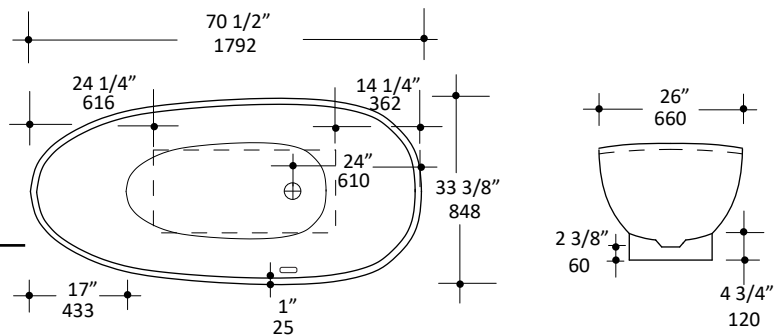

Specifications:

Installation:	Freestanding
Exterior Dimensions:	70 1/2" w x 33 1/4" d x 21" h
Material:	Solid surface
Water capacity	87 gal.
Weight:	232 lbs.
Overflow:	Yes
Finishes:	001M - Matte white 001G - Gloss white MB - Matte black
Freight:	Class 5

Features:

- Solid surface soaking bathtub with overflow
- Includes brass click-clack drain assembly with decorative solid surface dome
- Freestanding installation

Codes + Standards:

- Meets or exceeds applicable national codes and standards

Recommended Items:

- Furniture
 - TUB04-BR: Tub bridge in wood, 6" w, 34" d, 1 1/2" h
 - Available in: white (08), black (16), natural walnut (07)
- Trap connections
 - TBSH90 - L-shaped 90 degree brass tub shoe
 - TBSH180 - Straight down 180 degree brass tub shoe

LACAVA reserves the right to revise any dimension or information on this sheet without notice. Dimensions are nominal and may vary within an industry accepted tolerance of 1/4".
Drawings provided herein are meant to give the user an idea of the product and are not made to scale.
Revised: 07/07/2020