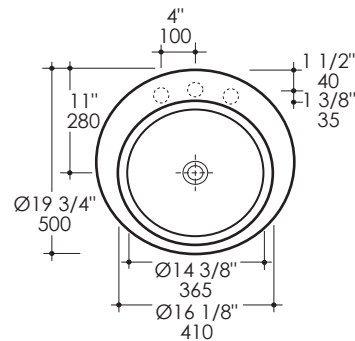

Product Specifications:

WL - wall plumbing

FL - floor plumbing