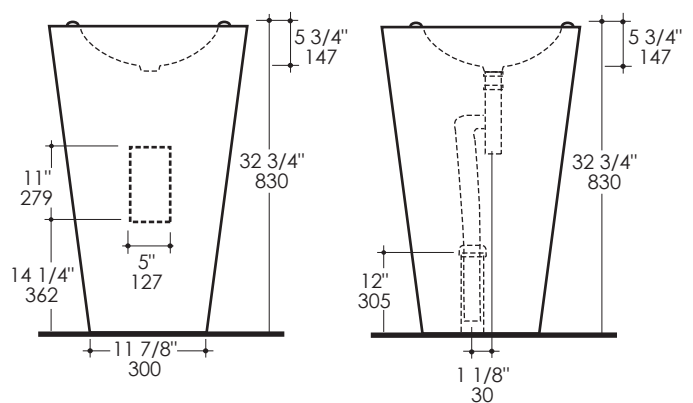

### Features:

- Stainless steel round pedestal lavatory without overflow
- Floor (FL) or wall (WL) installation for plumbing
- Faucet holes diameter is 1 3/8"
- Drain/trap included
- Weight: 36 lbs

### Faucet Hole Options:

- 00 - None
- 01 - One
- 02 - Two, center and right
- 03 - Three in 8" spread

### Product Specifications:

WL - wall plumbing

FL - floor plumbing

### Notes:

Drawings provided herein are meant to give the user an idea of the product and are not made to scale. The size in inches is rounded up to the nearest 1/16". Slight variances can often occur with porcelain and woodwork. Therefore, LACAVA will not be held responsible for any cutouts, countertops, or furniture made without the actual product or template from LACAVA. Plumbing specifications are only a guideline and may need to be altered based on the application.