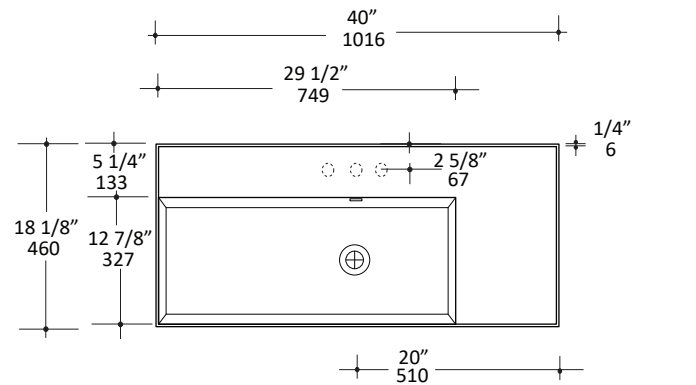

Specifications:

Installation:	wall mount or vanity top
Exterior Dimensions:	40" x 18 1/8" x 6"
Material:	porcelain
Weight:	62 lbs
Overflow:	yes
Finishes:	001 - white
Faucet Holes:	00 - no hole 01 - one centered hole 02 - two hole - center and right, 4" spread 03 - three hole, 8" spread
Faucet Hole Size:	Ø 1 3/8"
Drain Hole Size:	Ø 1 3/4"

Features:

- European sized drain
- Wall mounting hardware included
- Unfinished back wall
- 5243L - sink on the left
- 5243R - sink on the right

Codes + Standards:

- Meets and exceeds applicable national codes and standards

LACAVA reserves the right to revise any dimension or information on this sheet without notice. Dimensions are nominal and may vary within an industry accepted tolerance of 1/4". Drawings provided herein are meant to give the user an idea of the product and are not made to scale. Location of plumbing is meant for reference, your specific application may vary. Revised: 9/18/2019