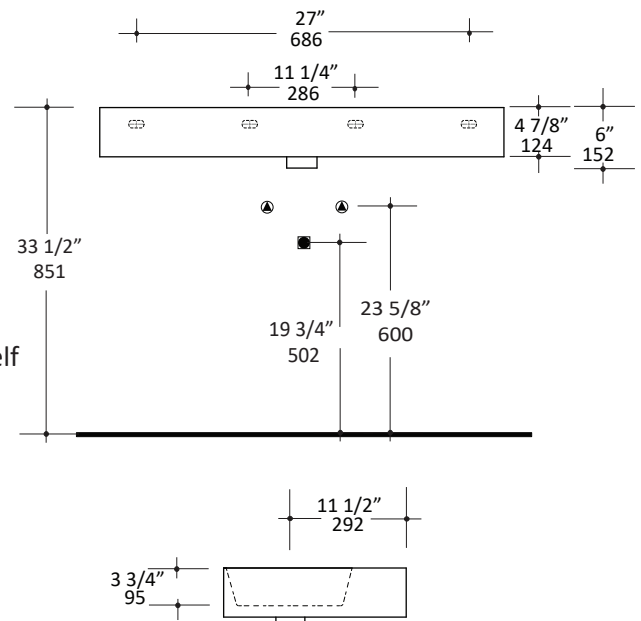

Specifications:

Installation:	wall mount or vanity top
Exterior Dimensions:	40" x 18 1/8" x 6"
Material:	porcelain
Weight:	62 lbs
Overflow:	yes
Finishes:	001 - white
Faucet Holes:	00 - no hole 01 - one centered hole 02 - two hole - center and right, 4" spread 03 - three hole, 8" spread
Faucet Hole Size:	Ø 1 3/8"
Drain Hole Size:	Ø 1 3/4"

Features:

- European sized drain
- Wall mounting hardware included
- Unfinished back wall
- 5243L - sink on the left
- 5243R - sink on the right

Codes + Standards:

- Meets and exceeds applicable national codes and standards

LACAVA reserves the right to revise any dimension or information on this sheet without notice. Dimensions are nominal and may vary within an industry accepted tolerance of 1/4". Drawings provided herein are meant to give the user an idea of the product and are not made to scale. Location of plumbing is meant for reference, your specific application may vary. Revised: 9/18/2019