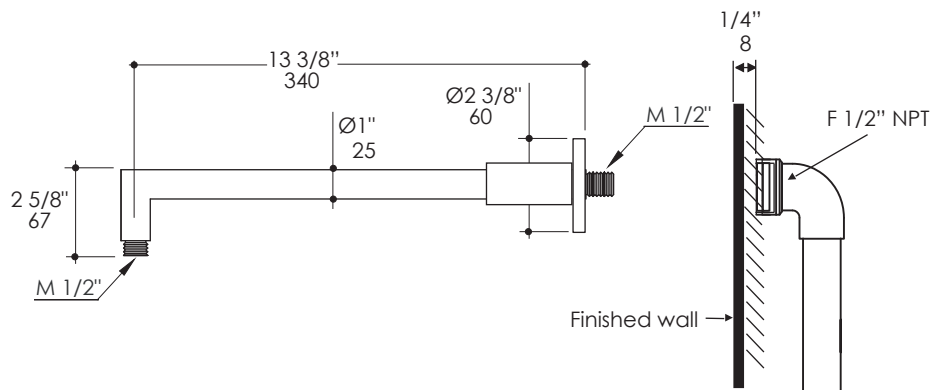

MINIMAL Shower Arm Item #0171

Features:

- Wall-mount shower arm with round flange
- Brass construction
- Shower head sold separately
- Weight: 1 lb.

Recommended Accessories:

- Item #0416: Tilting round 6" diam. rain shower head
- Item #0420: Tilting round 8" diam. rain shower head

Finish Options:

- CR - Polished Chrome
- PN - Polished Nickel
- NI - Brushed Nickel
- BG - Brushed Gold
- 44 - Matte Black

Product Specifications:

Notes:

Drawings provided herein are meant to give the user an idea of the product and are not made to scale. The size in inches is rounded up to the nearest 1/16".