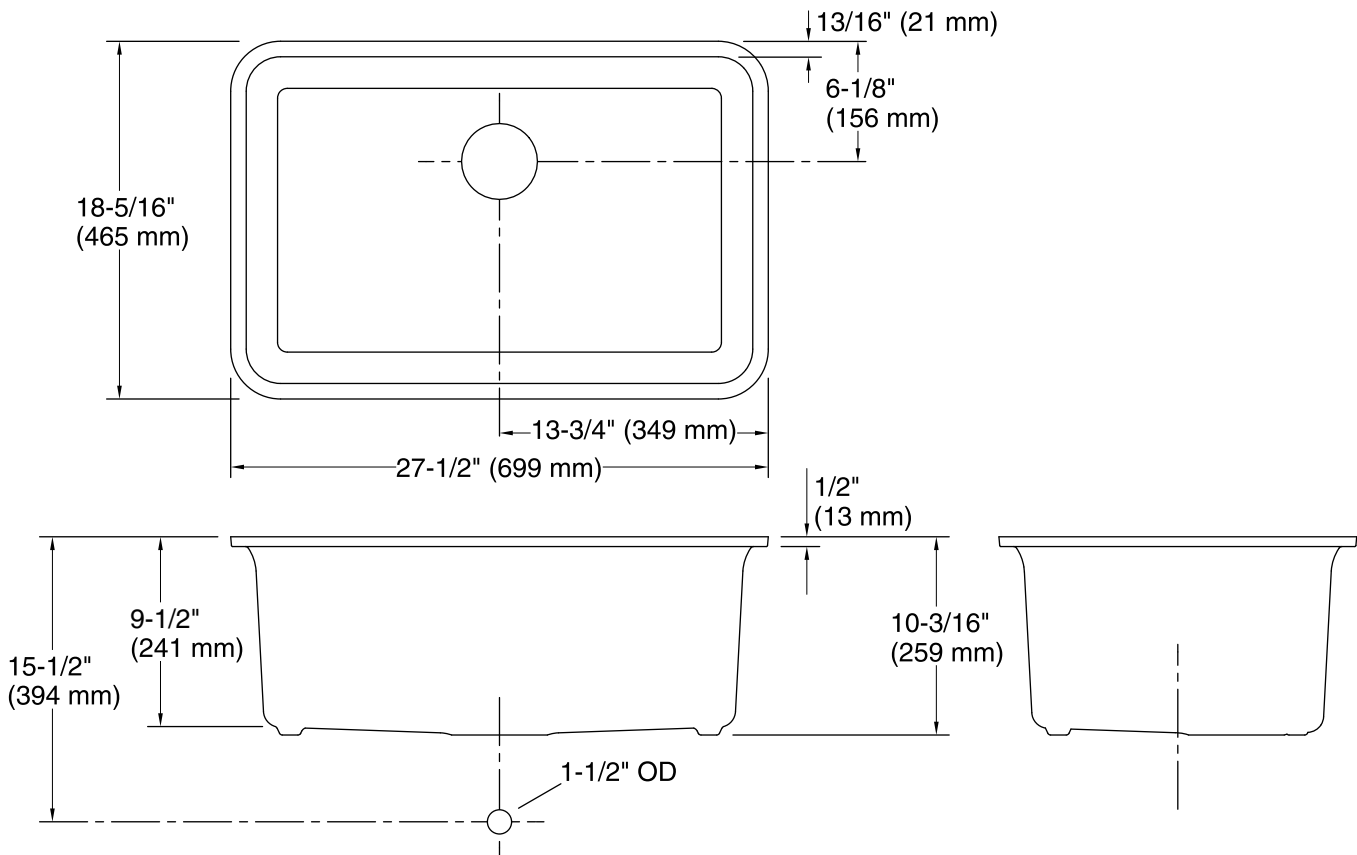

Features

- No faucet holes.
- Includes cutout templates.
- Single basin.
- Includes 1 sink rack.

Material

- KOHLER Neoroc material.

Installation

- Fits minimum 30-inch base cabinet width.
- Under-mount installation.
- Strainer not included.

Recommended Accessories

K-9000 P-Trap
K-8801 Sink Strainer
K-8799 Sink Strainer

Components

Product includes:
K-80038 Sink Rack

Codes/Standards

CSA B45.5/IAPMO Z124

KOHLER® Neoroc® Sinks Lifetime Limited Warranty

Technical Information

All product dimensions are nominal.

Installation:	Under-mount
Bowl area (Only):	Length: 25-9/16" (649 mm) Width: 16-3/8" (416 mm) Bowl depth: 9-1/2" (241 mm) Water depth: 9-1/2" (241 mm)
Template:	Under-mount, 1311528, required, included