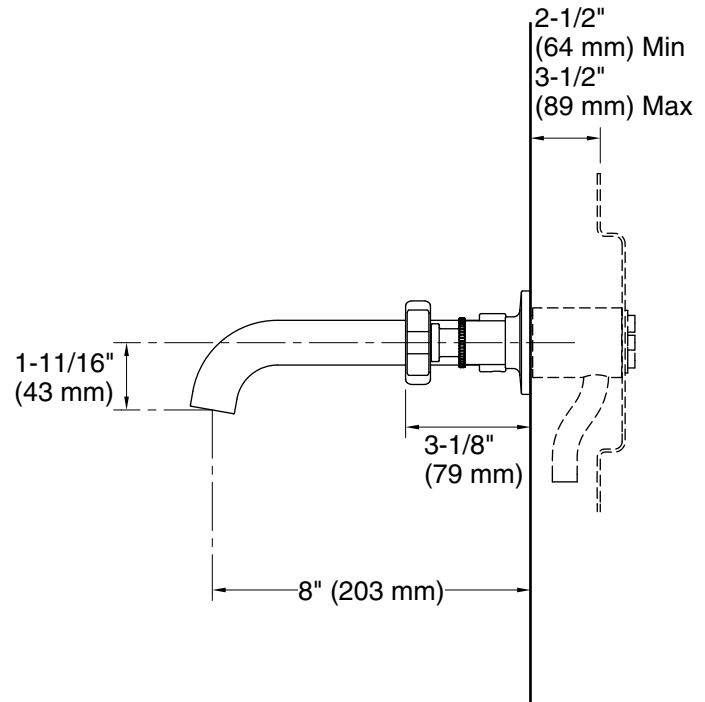

Technical Information

All product dimensions are nominal.

Drain included: No

Notes

Install this product according to the installation instructions.

ADA, OBC, CSA B651 compliant when installed to the specific requirements of these regulations.