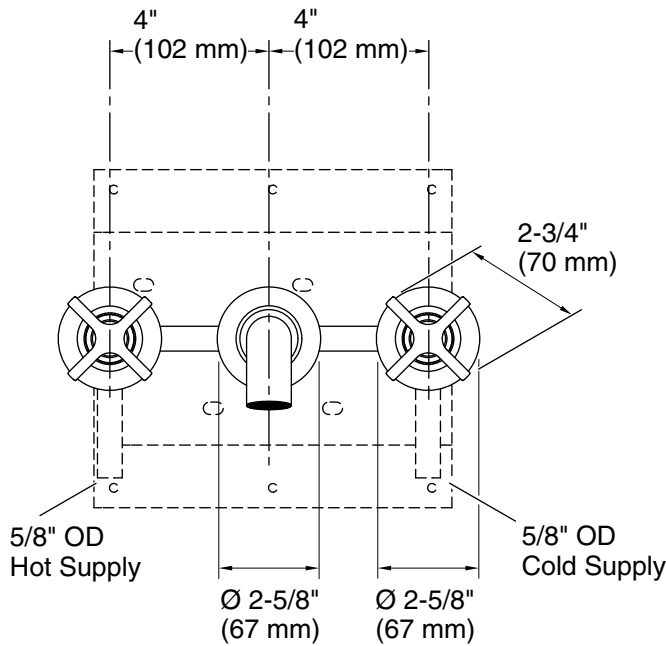

Technical Information

All product dimensions are nominal.

Drain included: No

Notes

Install this product according to the installation instructions.

ADA, OBC, CSA B651 compliant when installed to the specific requirements of these regulations.