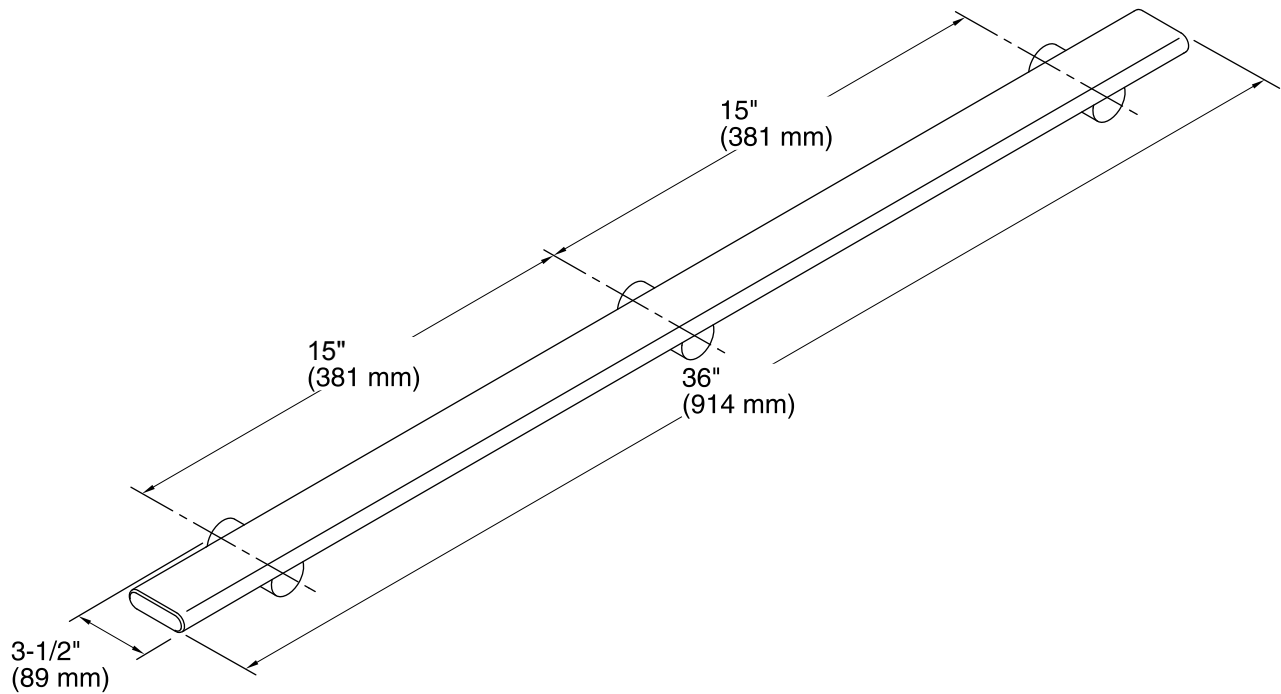

Technical Information

All product dimensions are nominal.

Material: Anodized Aluminum

Notes

Install this product according to the installation guide.

Requires 2x4 backing to be installed.