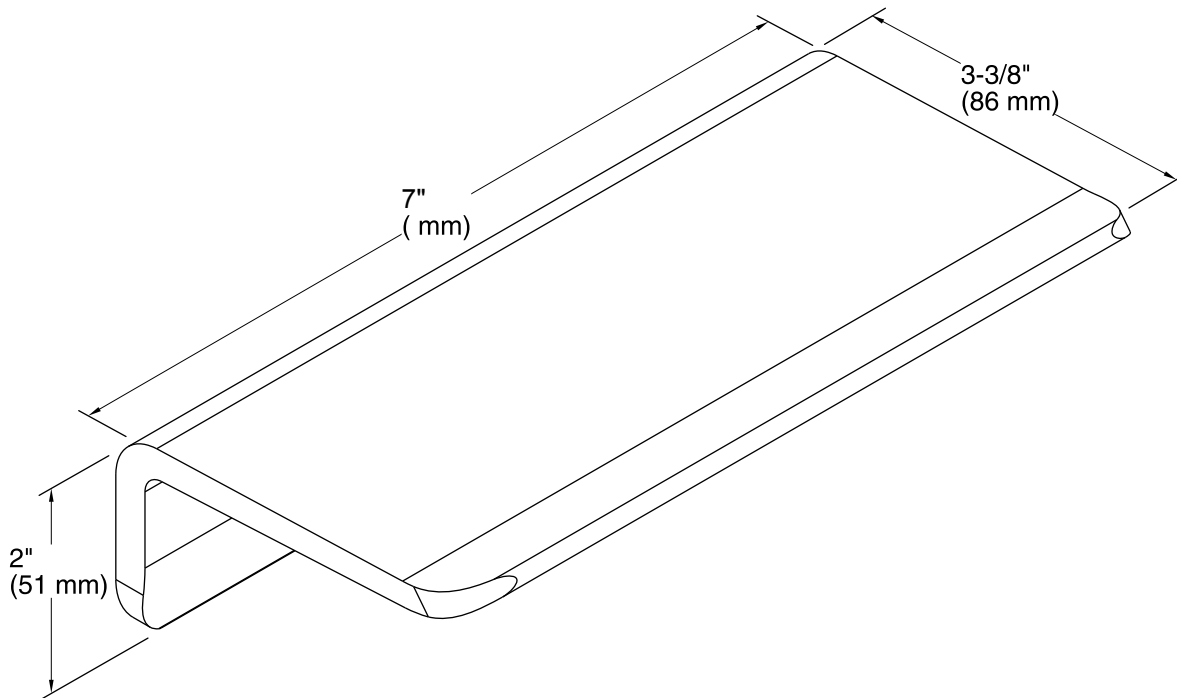

Features

- Works best with KOHLER Choreograph wall panels.
- Can install over tile and other wall surfaces, inside or outside the shower space.
- Includes trivet to hold bar of soap.
- Designed for quick water drainage and easy cleaning.
- Removable for more thorough cleaning.
- Wall attachment is concealed, leaving no visible caulk line.
- Cleat system installation allows shelf to be removed without tools.

Technical Information

All product dimensions are nominal.

Installation Type: Wall-mount

Material: Anodized Aluminum

Notes

Install this product according to the installation guide.

Requires 2x4 backing to be installed.