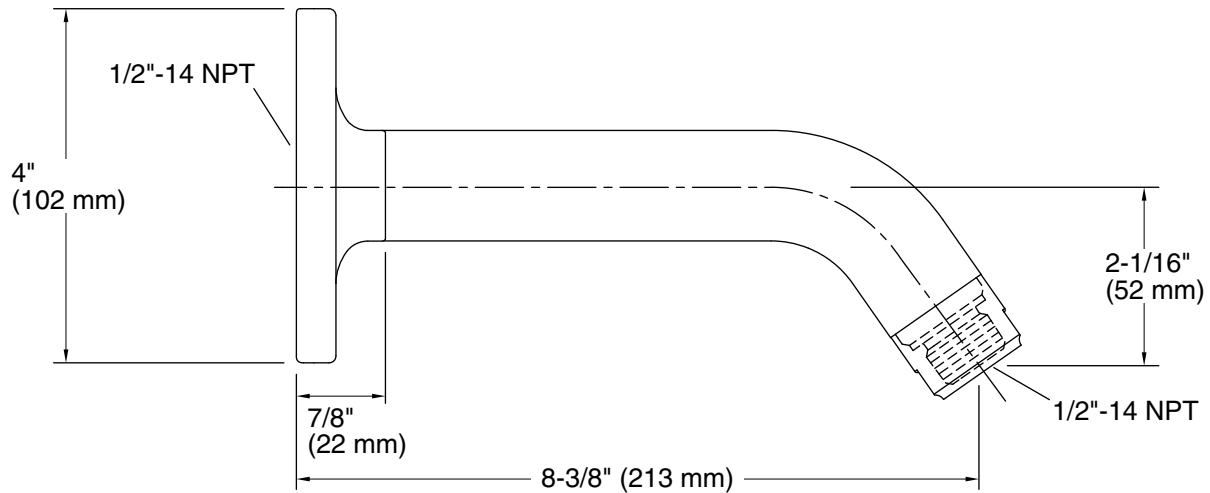

Features

- Fluid design lines for ease of cleaning
- For use with any KOHLER showerhead (sold separately)
- Metal construction

Installation

- 1/2 -14 NPT connection

Recommended Products/Accessories

K-23723 Faucet cleaner

Technical Information

All product dimensions are nominal.

Notes

Install this product according to the installation guide.