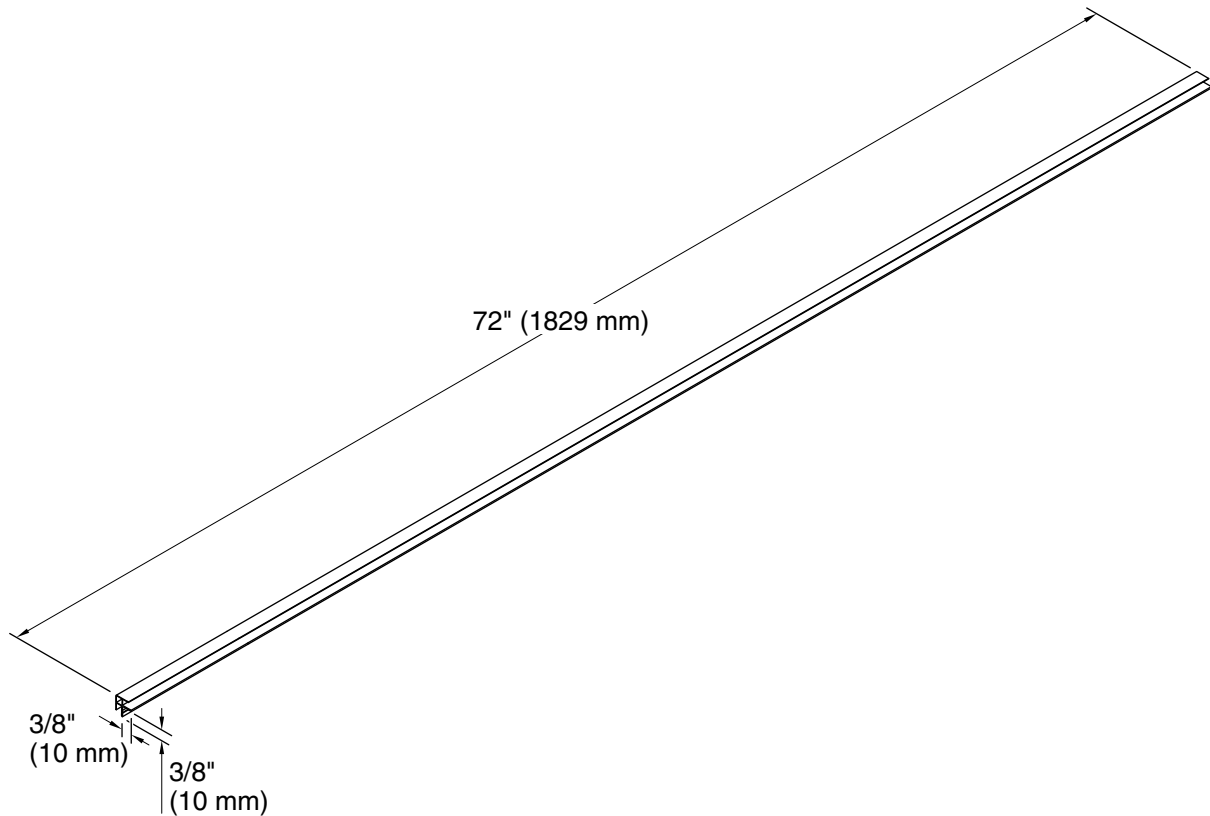

Technical Information

All product dimensions are nominal.

Material: Anodized Aluminum, Powder-coated Aluminum

Notes

Install this product according to the installation guide.