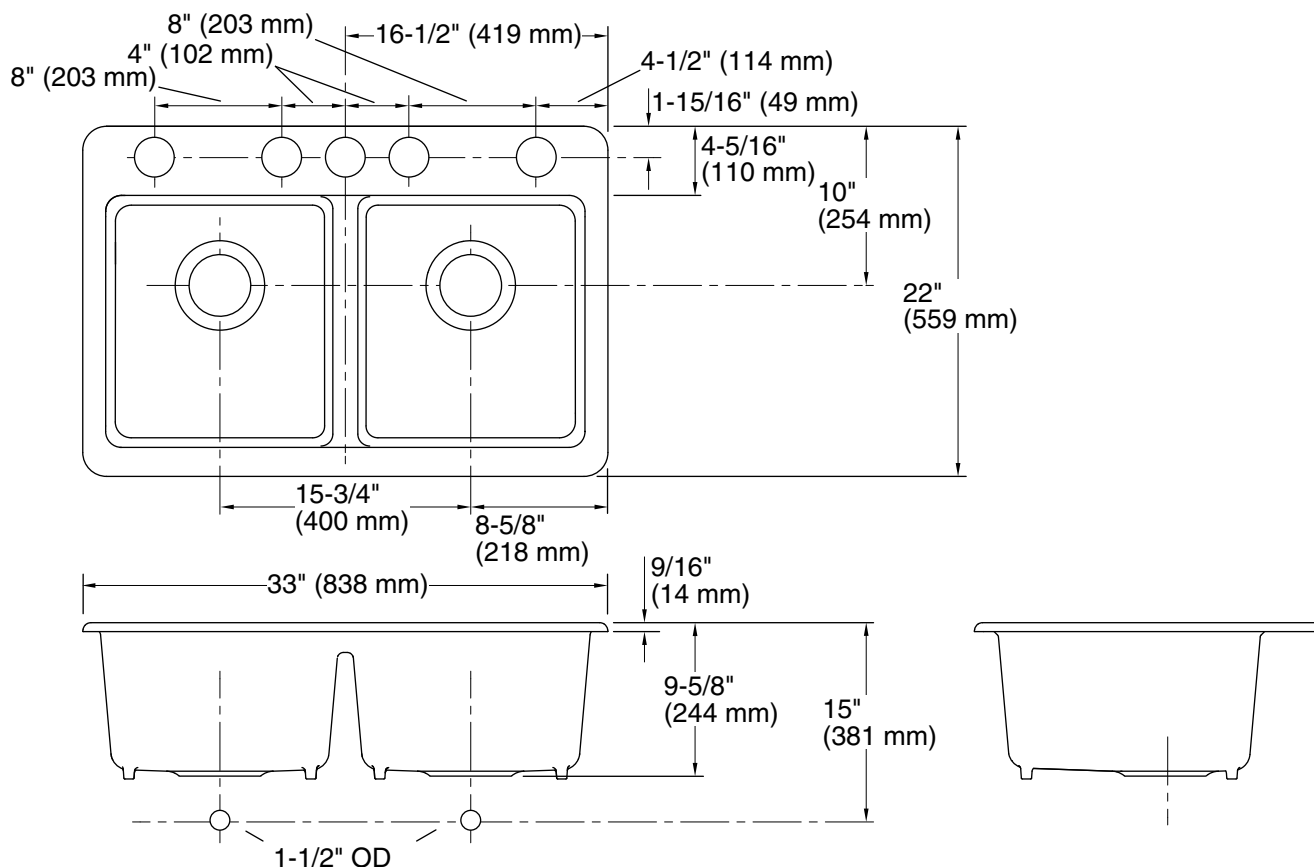

Technical Information

All product dimensions are nominal.

Min. base cabinet width: 36" (914 mm)

Bowl area (Left):
Length: 14-5/16" (363 mm)
Width: 17-1/4" (438 mm)
Bowl depth: 9" (229 mm)
Water depth: 9" (229 mm)

Bowl area (Right):
Length: 14-5/16" (363 mm)
Width: 17-1/4" (438 mm)
Bowl depth: 9" (229 mm)
Water depth: 9" (229 mm)

Number of deck holes: 5

Drain hole: 3-7/8" (98 mm)

Template: 1166727-7, required, included

Notes

Install this product according to the installation instructions.