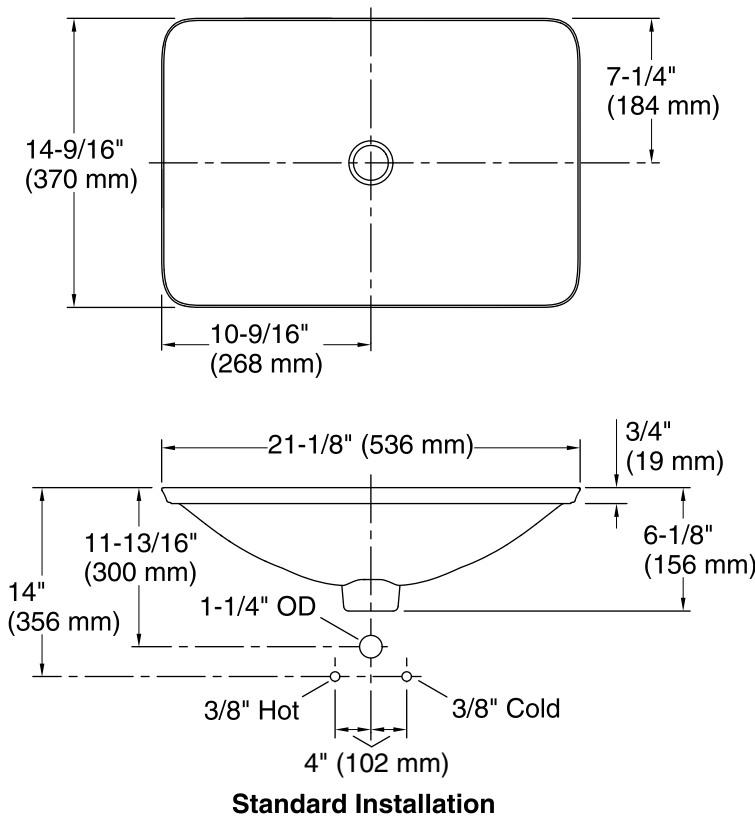

	SSP	Oyster Pearl
	TB2	Ebony Pearl

Shagreen Carillon® Rectangle Wading Pool®

Bathroom Sink

K-77716

Technical Information

All product dimensions are nominal.

- Bowl configuration: Single
- Installation: Drop-in, Vessel
- Bowl area (Only):
 - Length: 21-1/8" (536 mm)
 - Width: 14-9/16" (370 mm)
 - Bowl depth: 4-1/8" (105 mm)
 - Water depth: 4-1/8" (105 mm)
- Template: 1242828, required, included