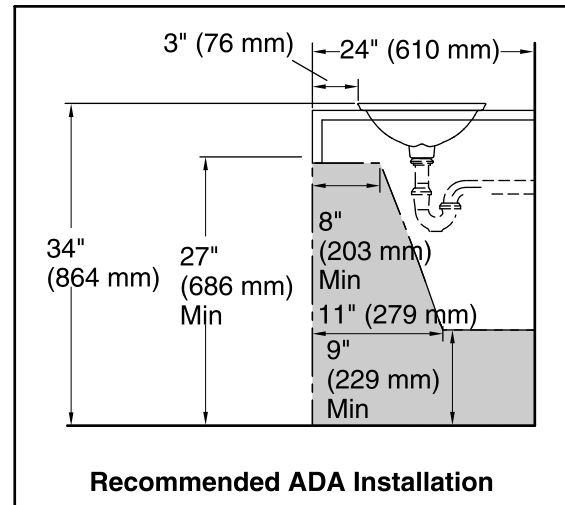

Material

- Vitreous china.

Installation

- Vessel

ADA

Codes/Standards

ASME A112.19.2/CSA B45.1

ADA

	SSP	Oyster Pearl
	TB2	Ebony Pearl

Shagreen Carillon® Rectangle Wading Pool®

Bathroom Sink

K-77716

Technical Information

All product dimensions are nominal.

- Bowl configuration: Single
- Installation: Drop-in, Vessel
- Bowl area (Only):
 - Length: 21-1/8" (536 mm)
 - Width: 14-9/16" (370 mm)
 - Bowl depth: 4-1/8" (105 mm)
 - Water depth: 4-1/8" (105 mm)
- Template: 1242828, required, included