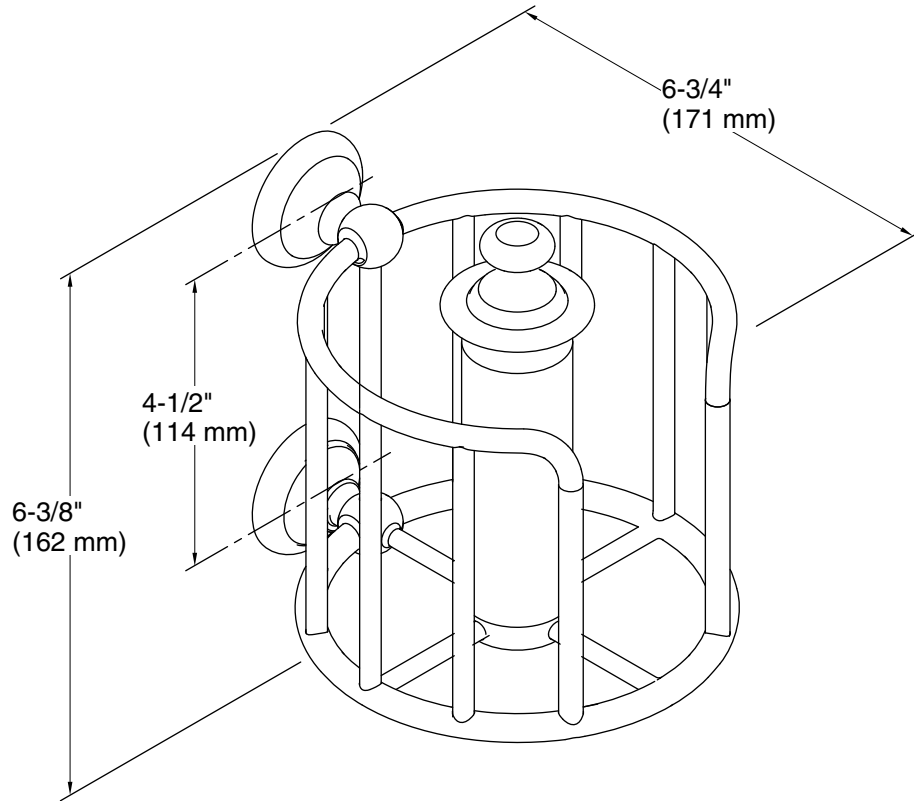

Technical Information

All product dimensions are nominal.

Material: Metal

Notes

Install this product according to the installation guide.

CAUTION: Risk of personal injury. Do not install these products in any area where they are likely to be used inadvertently as a grab bar or support bar. These products are not designed or intended for use as a grab bar or support bar.