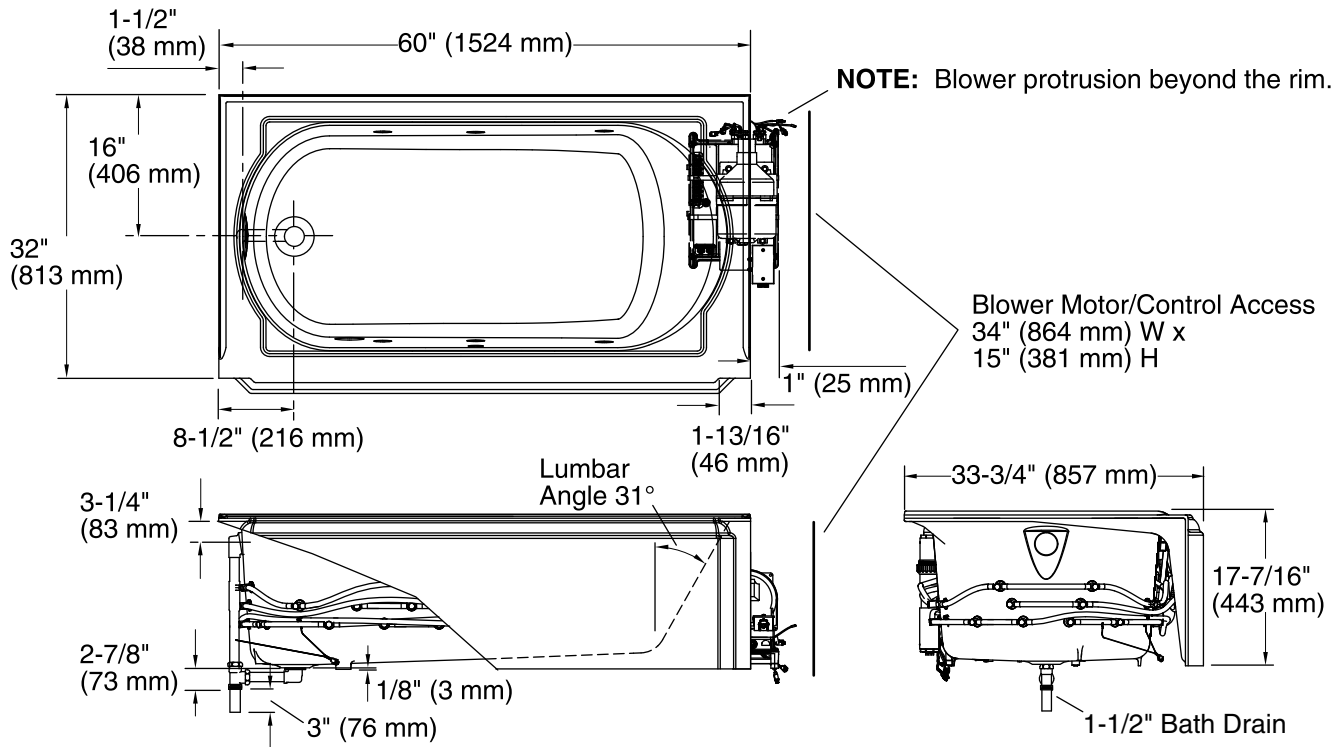

No change in measurements if connected with drain illustrated. (K-7161-AF)

Required Electrical Service

One dedicated circuit required, protected with Class A Ground-Fault Circuit-Interrupter (GFCI). Outside North America, this device may be known as a Residual Current Device (RCD).

Blower: 240 V, 15 A, 50/60 Hz

Technical Information

All product dimensions are nominal.

Installation: Three-wall alcove
Drain location: Left
Basin area, bottom: 45" x 23" (1143 mm x 584 mm)
Basin area, top: 54" x 25" (1372 mm x 635 mm)
Weight: 390 lbs (176.9 kg)
Minimum floor load: 61 lbs/ft² (297.8 kg/m²)
Water depth: 11-5/8" (295 mm)
Water capacity: 52 gal (196.8 L)
Electrical component rating: Blower: 240 V, 5 A, 50/60 Hz
Blower speed: Variable
Minimum flat for door: 2" (51 mm)

Notes

Measure your actual product for rough-in details. Install this product according to the installation instructions.

The hot water supply should be 70% of the capacity of the bath or greater. Installations will vary.

If relocating the blower motor, do not relocate or alter the PVC tee or coiled flexible tubing connected to the blower. Follow the blower relocation instructions exactly. Provide access for servicing the blower.