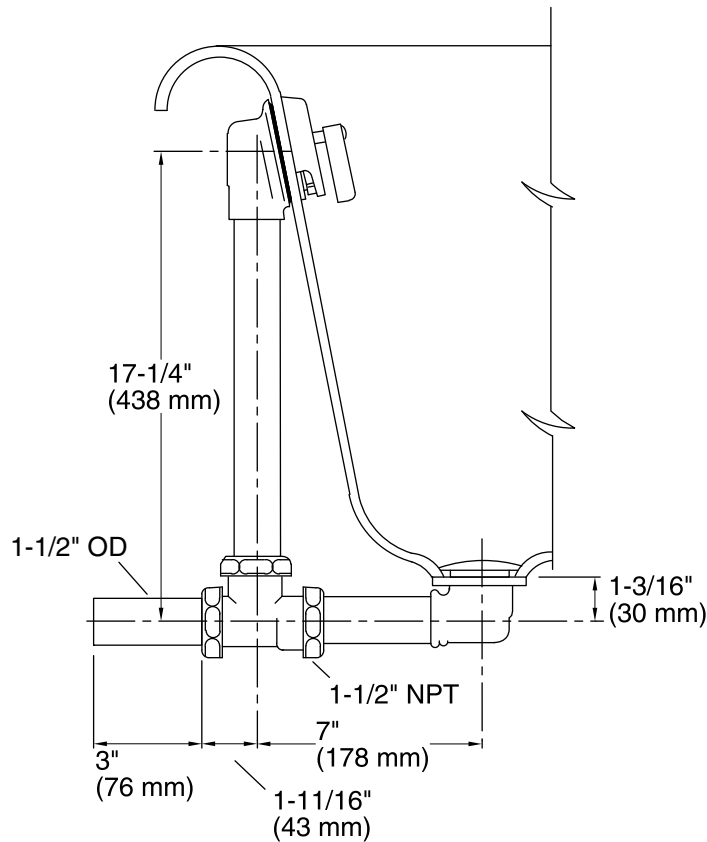

Features

- Brass tailpiece.
- For use with Vintage® and Artifacts® freestanding baths.
- Includes brass tee, pipe, and pop-up drain.

Material

- 17-gauge brass construction.
- KOHLER finishes resist corrosion and tarnishing.

Installation

- Above- or through-the-floor.

Recommended Products/Accessories

- K-700 freestanding bath
- K-21000-B 66" x 33" freestanding bath with Biscuit exterior
- K-21000-P5 freestanding bath with Iron Black exterior
- K-21000-P5D 66" x 33" freestanding bath
- K-21000-W 66" x 33" freestanding bath with White exterior

Technical Information

All product dimensions are nominal.

Notes

Install this product according to the installation guide.