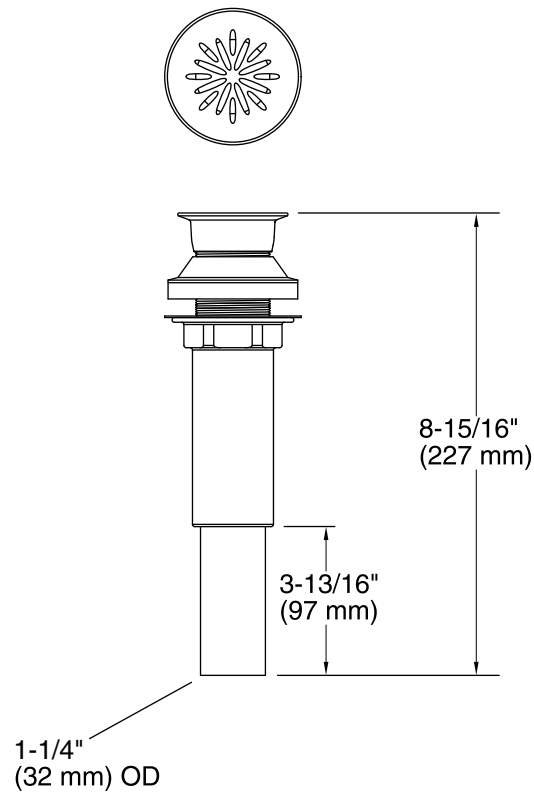

Technical Information

All product dimensions are nominal.

Notes

Install this product in accordance with the installation instructions.