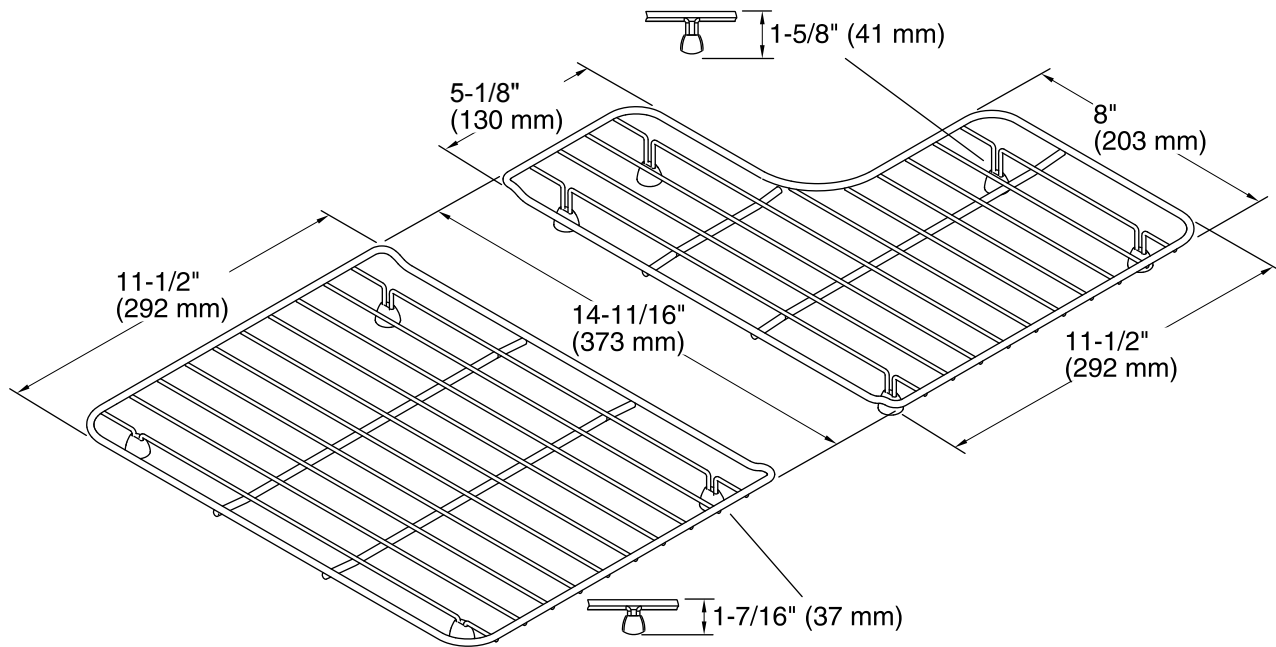

Features

- Fits in the bowl of the K-6486 and K-6487 Whitehaven kitchen sinks.
- Includes left and right racks.
- Durable, electro-polished stainless-steel construction.
- Helps protect sink surface from daily wear.
- Dishwasher safe.
- Rubber feet provide added protection.

	ST	Stainless Steel
--	----	-----------------

Technical Information

All product dimensions are nominal.

Material: Stainless Steel