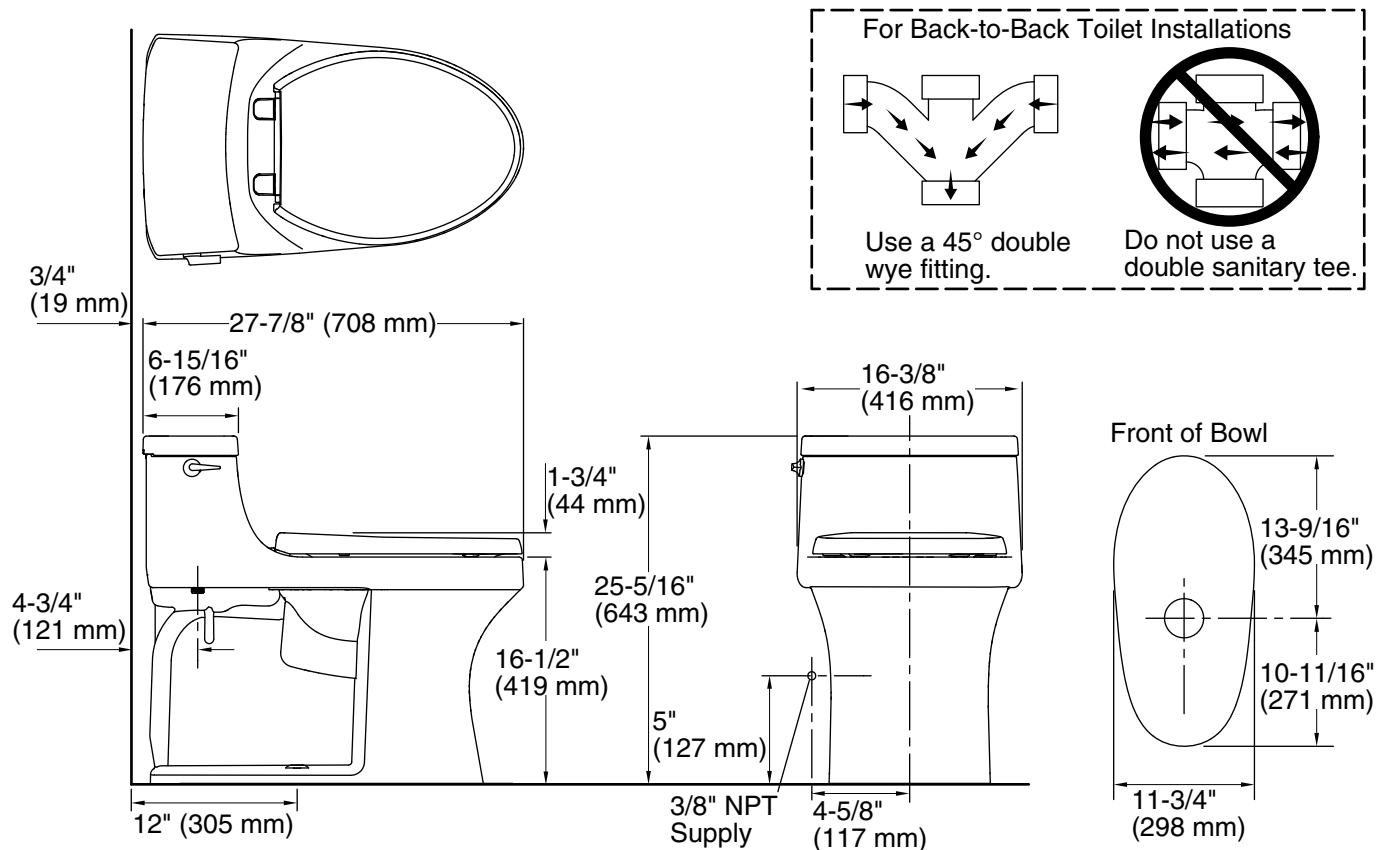

Installation

- Standard 12" (305 mm) rough-in
- Supply line sold separately

Water Conservation & Rebates

- Eligible for consumer rebates in some municipalities

Recommended Products/Accessories

- K-4108 C³®-230 Elongated bidet toilet seat with remote control
- K-9171-L Trip Lever for K-5172
- 1023457 Wax Ring/Hardware Kit
- 1265114 Connector Hose
- K-23726 Drain treatment

THE BOLD LOOK
OF **KOHLER**®

KOHLER®

San Souci®
One-piece compact elongated toilet with concealed
trapway, 1.28 gpf
K-5172

Technical Information

All product dimensions are nominal.

Toilet type:	Floor-mount
Waste Outlet:	Floor
Bowl shape:	Compact elongated
Flush type:	Class Five
Trap passageway:	2-1/8" (54 mm)
Water surface size:	10-3/4" x 7-1/2" (273 mm x 191 mm)
Rim to water surface:	5-3/8" (137 mm)
Rough-in:	12" (305 mm)
Seat-mounting holes:	5-1/2" (140 mm)

Notes

Install this product according to the installation instructions.

For back-to-back toilet installations: Use only a 45° double wye fitting.

ADA, OBC, CSA B651 compliant when installed to the specific requirements of these regulations.