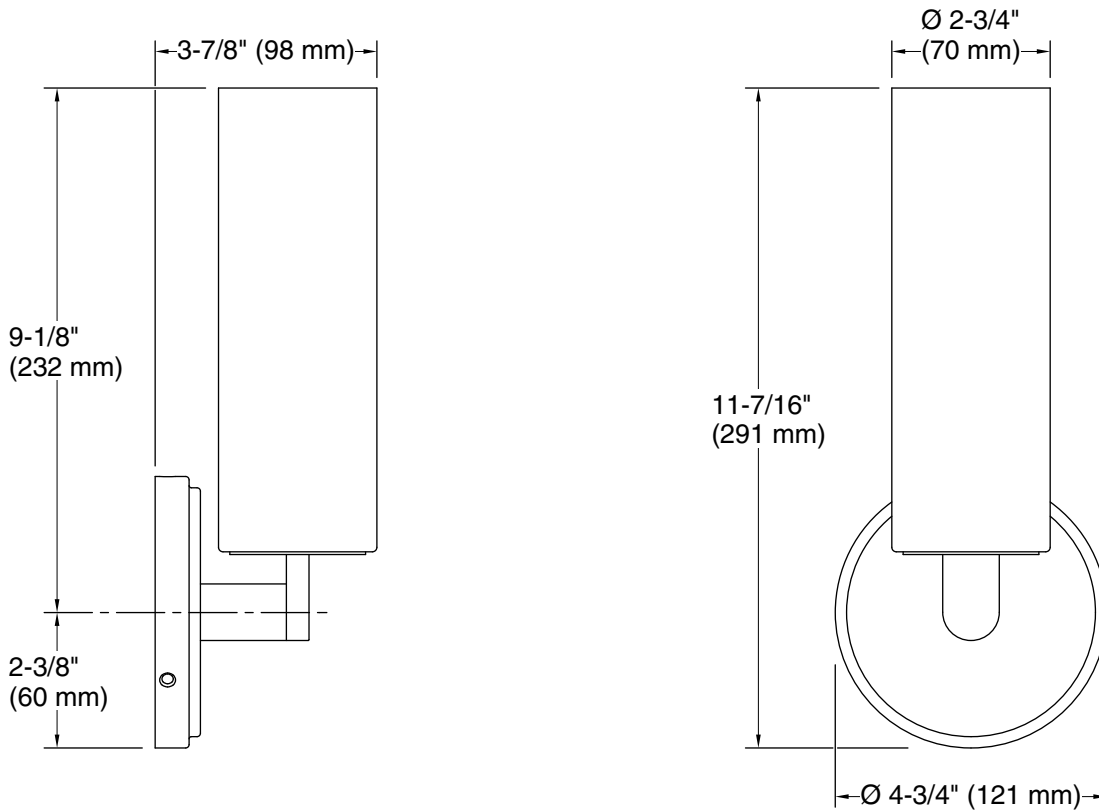

Required Electrical Service

One circuit required.

120 V, 0.333 A, 60 Hz

Technical Information

All product dimensions are nominal.

Material:	Steel, Glass, Aluminum
Number of Lights:	1
Lighting Type:	Socket-based
Socket Type:	E-12 Candelabra
Number of Shades:	1
Shade Type:	Frosted Glass
Hanging Type:	Non-hanging
Height:	11-1/2" (292 mm) - 11-1/2" (292 mm)

Notes

Install this product according to the installation instructions.