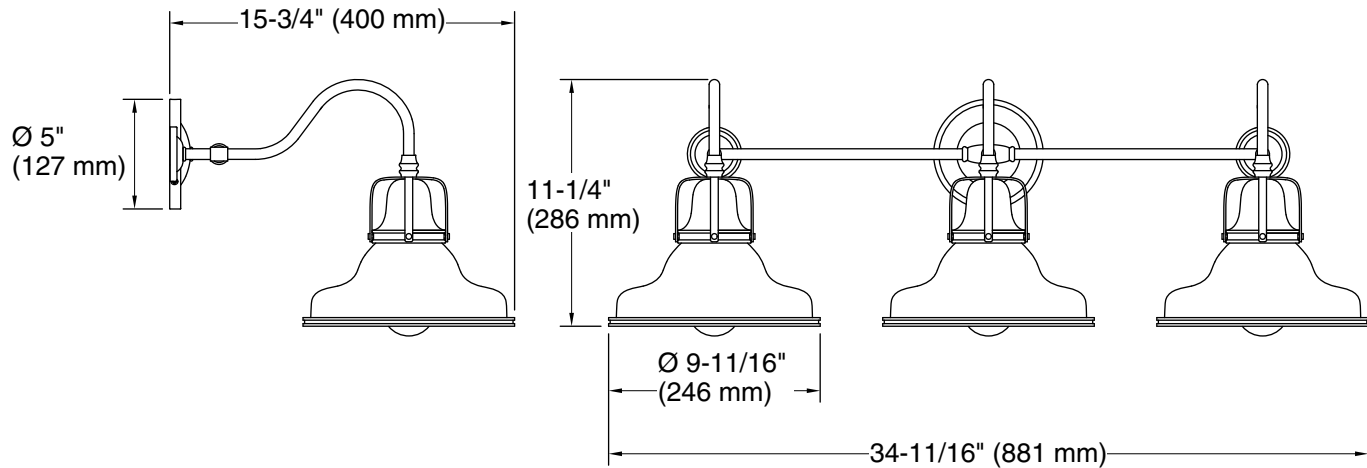

Features

- The double-domed metal shade features a cage detail at the connection.
- A great piece for any farmhouse- or industrial-style space — especially over a double-vanity sink, or in a guest bathroom, or powder room.
- Medium base (E26) socket, works best with type A or G light bulbs (sold separately).
- Suitable for damp locations, per UL 1598.

UL 1598
CSA C22.2 No. 250

KOHLER® Indoor Lighting Fixtures Limited Warranty

See website for detailed warranty information.

Available Colors/Finishes

Color tiles intended for reference only.

Color	Code	Description
	CPL	Polished Chrome
	BML	Black, Brass Trim
	WCL	White, Chrome Trim
	WGL	White, Gold Trim

Required Electrical Service

One circuit required.

Lights: 120 V, 12 A, 60 Hz

Technical Information

All product dimensions are nominal.

Material: Steel, Aluminum

Number of Lights: 3

Lighting Type: Socket-based