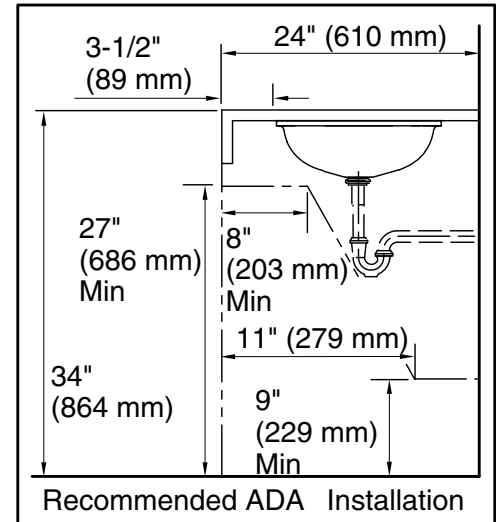

Standard Installation

Wood Installation