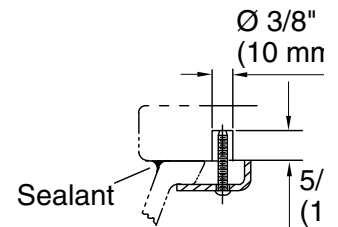

Marble Installation

Technical Information

All product dimensions are nominal.

Bowl configuration:	Single
Installation:	Under-mount
Bowl area:	Length: 17-3/16" (437 mm) Width: 14-3/16" (360 mm) Bowl depth: 4-3/4" (121 mm) Water depth: 4-3/4" (121 mm)
Template:	1151001-7, required, included

Notes

Install this product according to the installation instructions.

NOTICE: Countertop manufacturer or cutter must use the cut-out template provided with the product, or a current one provided by Kohler Co. (call 1-800-4-KOHLER). Kohler Co. is not responsible for cutout errors when the incorrect cut-out template is used.

ADA compliant when installed to the specific requirements of these regulations.