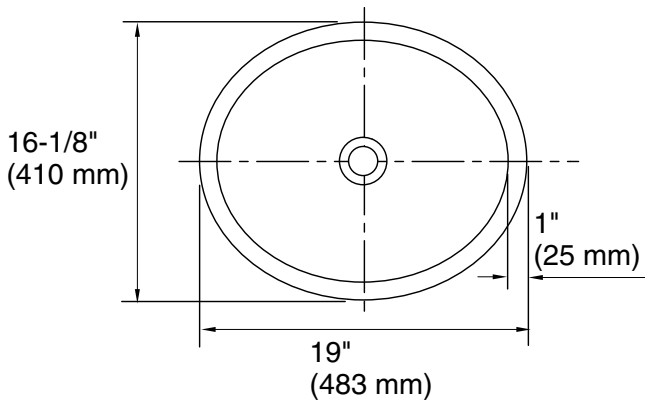

Standard Installation

Wood Installation