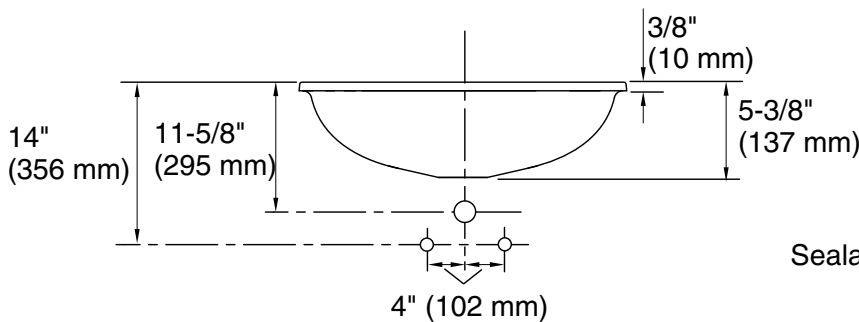

Standard Installation

Wood Installation