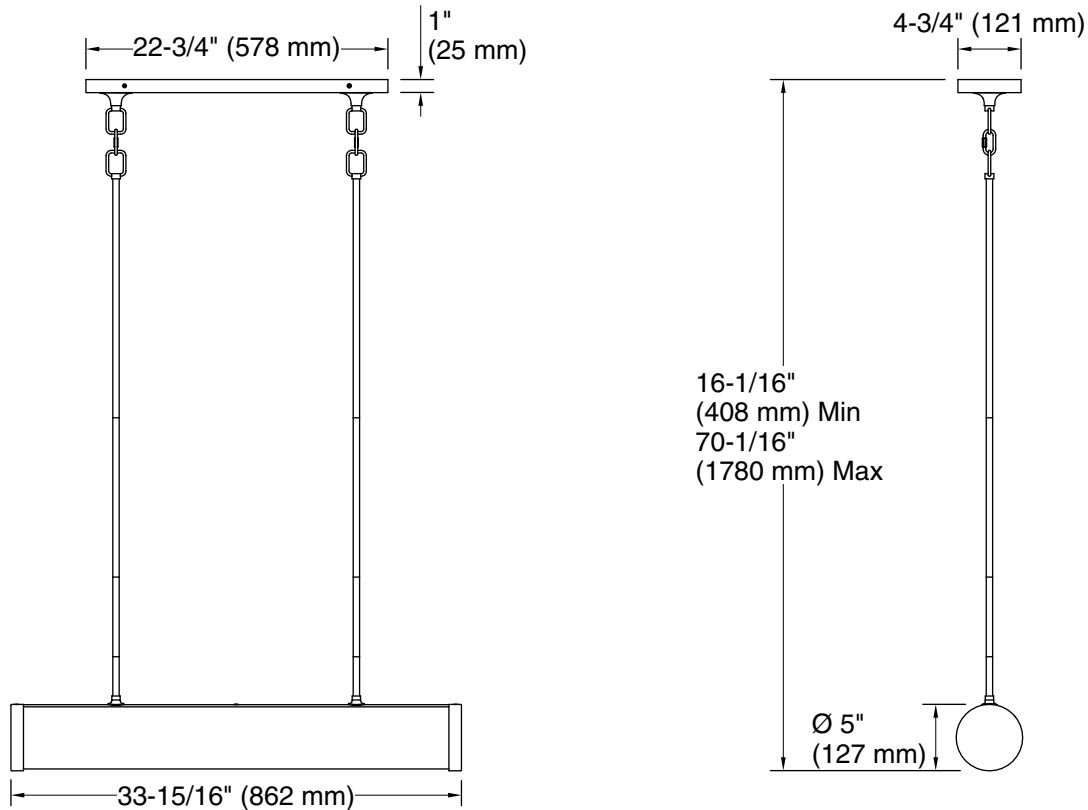

Required Electrical Service

One circuit required.

Lights: 120 V, 60 Hz

Technical Information

All product dimensions are nominal.

Material: Steel, Aluminum, Glass, Plastic

Number of Lights: 1

Lighting Type: Integrated LED

Number of Shades: 1

Shade Type: Glass - clear

Hanging Type: Downrod

Downrod Detail: 2 x 3" (76 mm), 2 x 6" (152 mm), 2 x 12" (305 mm), 4 x 18" (457 mm)

Height: 16-1/16" (408 mm) - 70-1/16" (1780 mm)

Electrical component rating: LED: 40 W, 2875 Lumens, 3000K