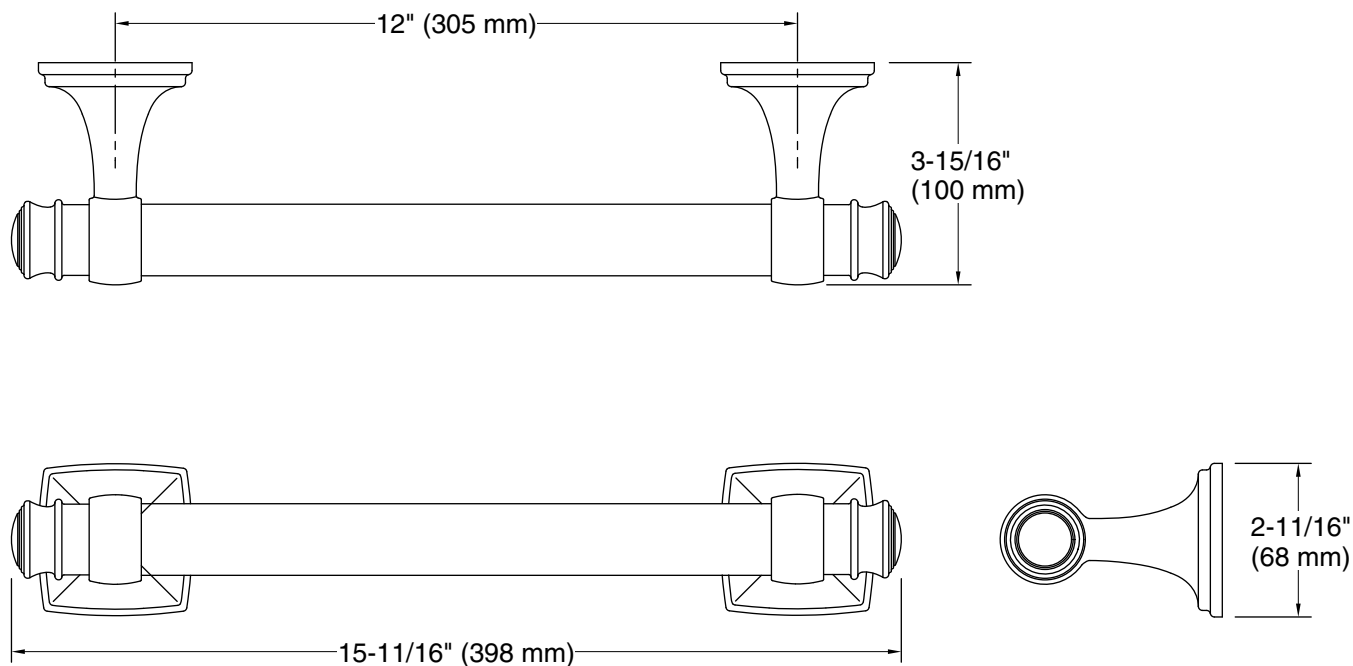

Technical Information

All product dimensions are nominal.

Installation Type: Wall-mount

Material: Zinc, Stainless Steel

Notes

Measure your actual product for roughing-in details.

WARNING: Risk of personal injury. The wall plates on the grab bar must be mounted to a brace between the wall studs. This will ensure that the weight of the user is adequately supported.