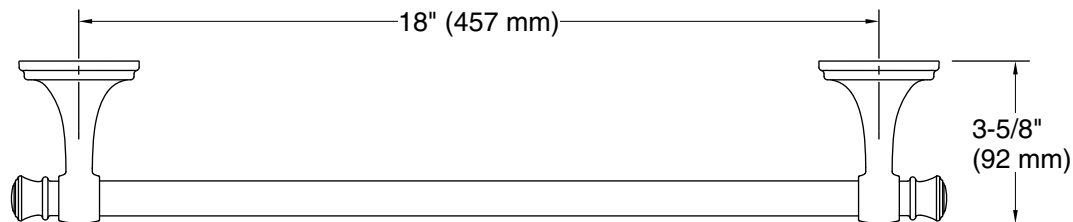

### Features

- 18" (457 mm) bar.
- Coordinates with transitional-style KOHLER® faucets and showering components.

## Technical Information

All product dimensions are nominal.

Installation Type: Wall-mount

Material: Zinc, Stainless Steel