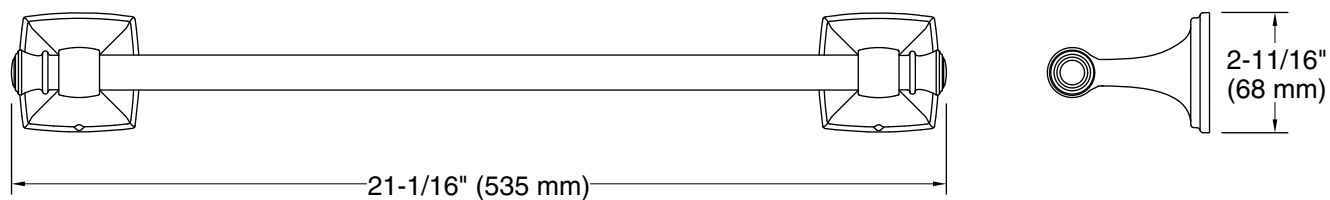

### Features

- 18" (457 mm) bar.
- Coordinates with transitional-style KOHLER® faucets and showering components.

## Technical Information

All product dimensions are nominal.

Installation Type: Wall-mount

Material: Zinc, Stainless Steel