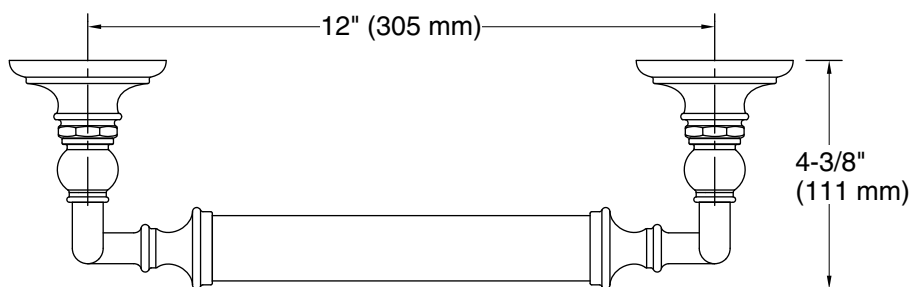

Features

- 12" (305 mm) bar.
- Provides minimum 300 lb. load capacity.
- Coordinates with traditional-style KOHLER® faucets and showering components.

Material

- Premium metal construction for durability and reliability.
- KOHLER finishes resist corrosion and tarnishing.

Technical Information

All product dimensions are nominal.

Installation Type: Wall-mount

Material: Zinc, Stainless Steel

Notes

Measure your actual product for roughing-in details.

WARNING: Risk of personal injury. The wall plates on the grab bar must be mounted to a brace between the wall studs. This will ensure that the weight of the user is adequately supported.