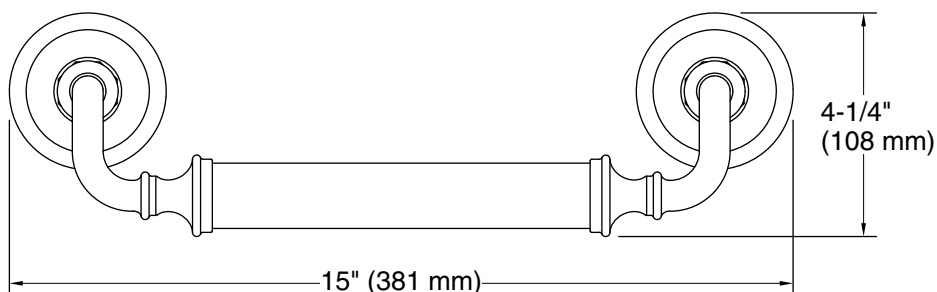

Features

- 12" (305 mm) bar.
- Provides minimum 300 lb. load capacity.
- Coordinates with traditional-style KOHLER® faucets and showering components.

Material

- Premium metal construction for durability and reliability.
- KOHLER finishes resist corrosion and tarnishing.

Technical Information

All product dimensions are nominal.

Installation Type: Wall-mount

Material: Zinc, Stainless Steel

Notes

Measure your actual product for roughing-in details.

WARNING: Risk of personal injury. The wall plates on the grab bar must be mounted to a brace between the wall studs. This will ensure that the weight of the user is adequately supported.