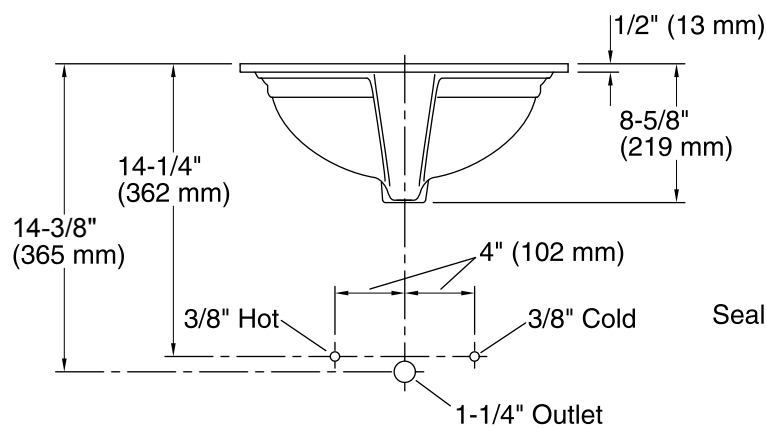

Marble Installation

Wood Counter Installation

Technical Information

All product dimensions are nominal.

- Bowl configuration: Single
- Installation: Under-mount
- Bowl area (Only): Length: 16-7/8" (429 mm)
  Width: 13-11/16" (348 mm)
  Water depth: 4-3/16" (106 mm)
- Drain hole: 1-3/4" (44 mm)
- Template: 1289470-7, required, not included

Notes

Install this product according to the installation instructions.

NOTICE: Countertop manufacturer or cutter must use the current product template available at www.kohler.com, or by calling 1-800-4KOHLER. Kohler Co. is not responsible for cutout errors when the incorrect cutout template is used.

ADA, CSA B651 compliant when installed to the specific requirements of these regulations.