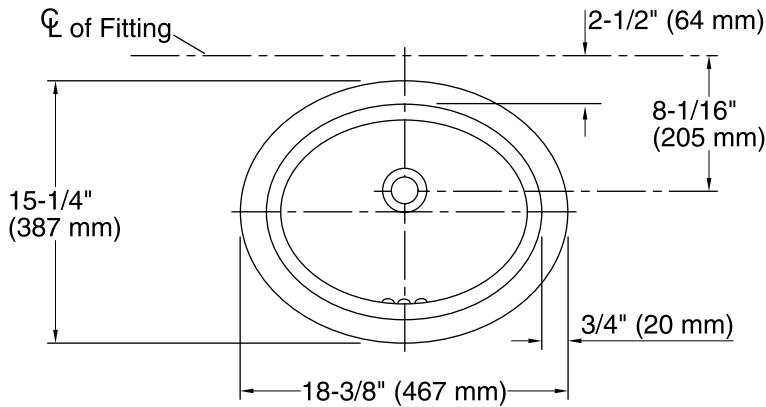

Marble Installation

Wood Counter Installation

Technical Information

All product dimensions are nominal.

- Bowl configuration: Single
- Installation: Under-mount
- Bowl area (Only): Length: 16-7/8" (429 mm)
  Width: 13-11/16" (348 mm)
  Water depth: 4-3/16" (106 mm)
- Drain hole: 1-3/4" (44 mm)
- Template: 1289470-7, required, not included

Notes

Install this product according to the installation instructions.

NOTICE: Countertop manufacturer or cutter must use the current product template available at www.kohler.com, or by calling 1-800-4KOHLER. Kohler Co. is not responsible for cutout errors when the incorrect cutout template is used.

ADA, CSA B651 compliant when installed to the specific requirements of these regulations.