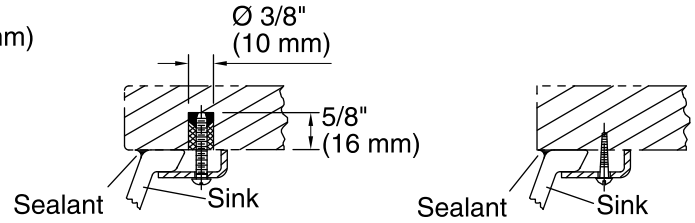

Marble Installation

Wood Counter Installation

Technical Information

All product dimensions are nominal.

- Bowl configuration: Single
- Installation: Under-mount
- Bowl area (Only): Length: 16-7/8" (429 mm)
  Width: 13-11/16" (348 mm)
  Water depth: 4-3/16" (106 mm)
- Drain hole: 1-3/4" (44 mm)
- Template: 1289470-7, required, not included

Notes

Install this product according to the installation instructions.

NOTICE: Countertop manufacturer or cutter must use the current product template available at www.kohler.com, or by calling 1-800-4KOHLER. Kohler Co. is not responsible for cutout errors when the incorrect cutout template is used.

ADA, CSA B651 compliant when installed to the specific requirements of these regulations.