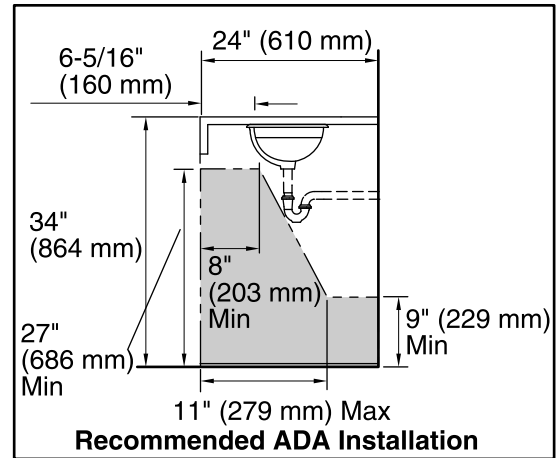

Marble Installation

Wood Counter Installation

Technical Information

All product dimensions are nominal.

- Bowl configuration: Single
- Installation: Under-mount
- Bowl area (Only): Length: 16-7/8" (429 mm)
  Width: 13-11/16" (348 mm)
  Water depth: 4-3/16" (106 mm)
- Drain hole: 1-3/4" (44 mm)
- Template: 1289470-7, required, not included

Notes

Install this product according to the installation instructions.

NOTICE: Countertop manufacturer or cutter must use the current product template available at www.kohler.com, or by calling 1-800-4KOHLER. Kohler Co. is not responsible for cutout errors when the incorrect cutout template is used.

ADA, CSA B651 compliant when installed to the specific requirements of these regulations.