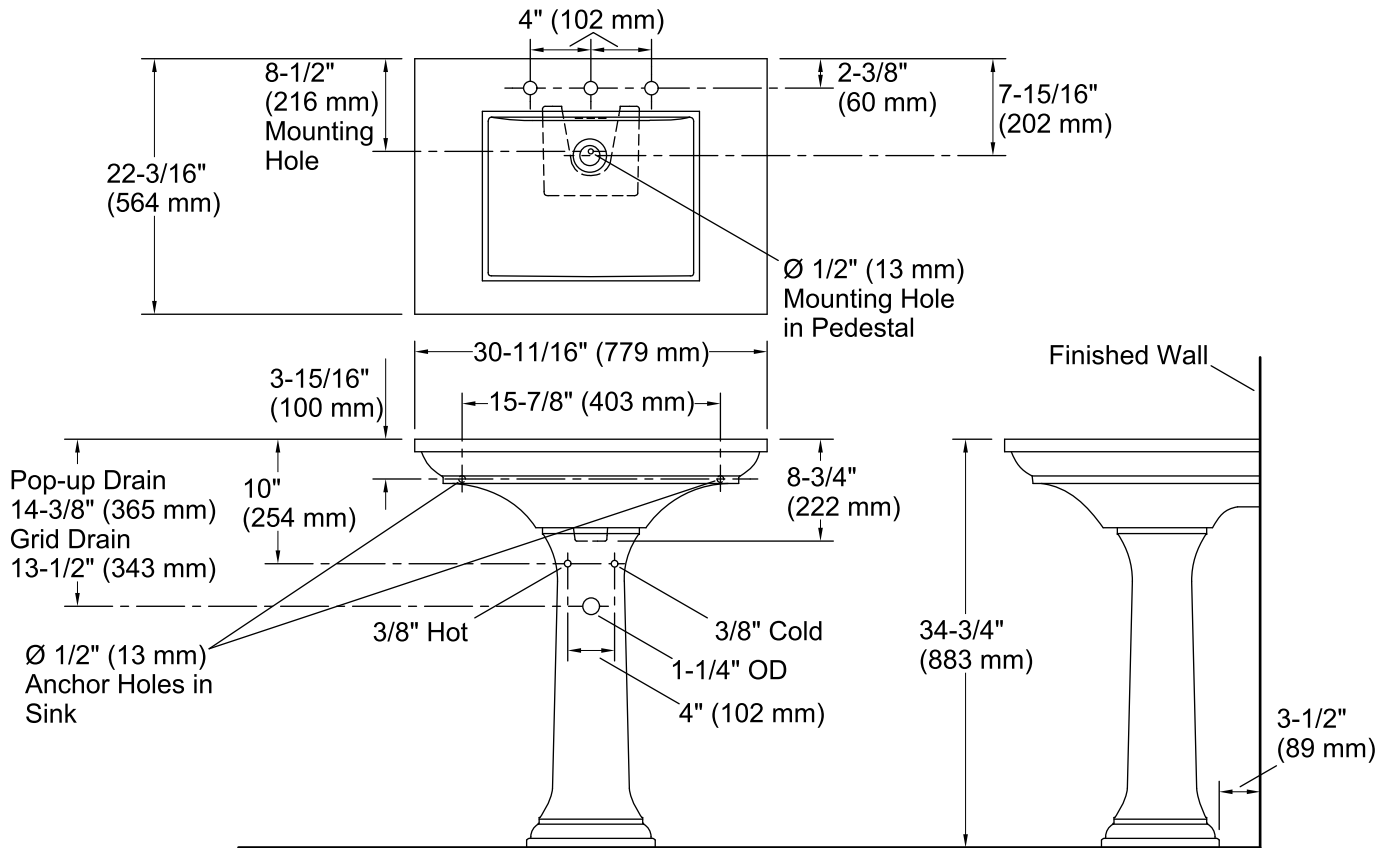

Memoirs® Stately

Pedestal Bathroom Sink

K-2268-8

Features

- 8-inch center faucet holes.
- Elegant rectangular basin.
- Overflow drain.
- Combination consists of the K-2269-8 basin and the K-2267 pedestal.
- Coordinates with other products in the Memoirs collection.

Included Components

Product consists of:

- K-2267 Bathroom Sink Pedestal
- K-2269-8 Pedestal/Console Table Bathroom Sink

Additional Components:

- Accessory pack
- Rubber pads

Codes/Standards

ASME A112.19.2/CSA B45.1

THE BOLD LOOK
OF **KOHLER**®

Technical Information

All product dimensions are nominal.

Bowl configuration:	Single
Installation:	Pedestal
Bowl area (Only):	Length: 19" (483 mm) Width: 14" (356 mm) Water depth: 5-1/2" (140 mm)
Number of deck holes:	3
Faucet hole spacing:	8" (203 mm)
Faucet hole(s):	1-3/8" (35 mm)
Drain hole:	1-3/4" (44 mm)